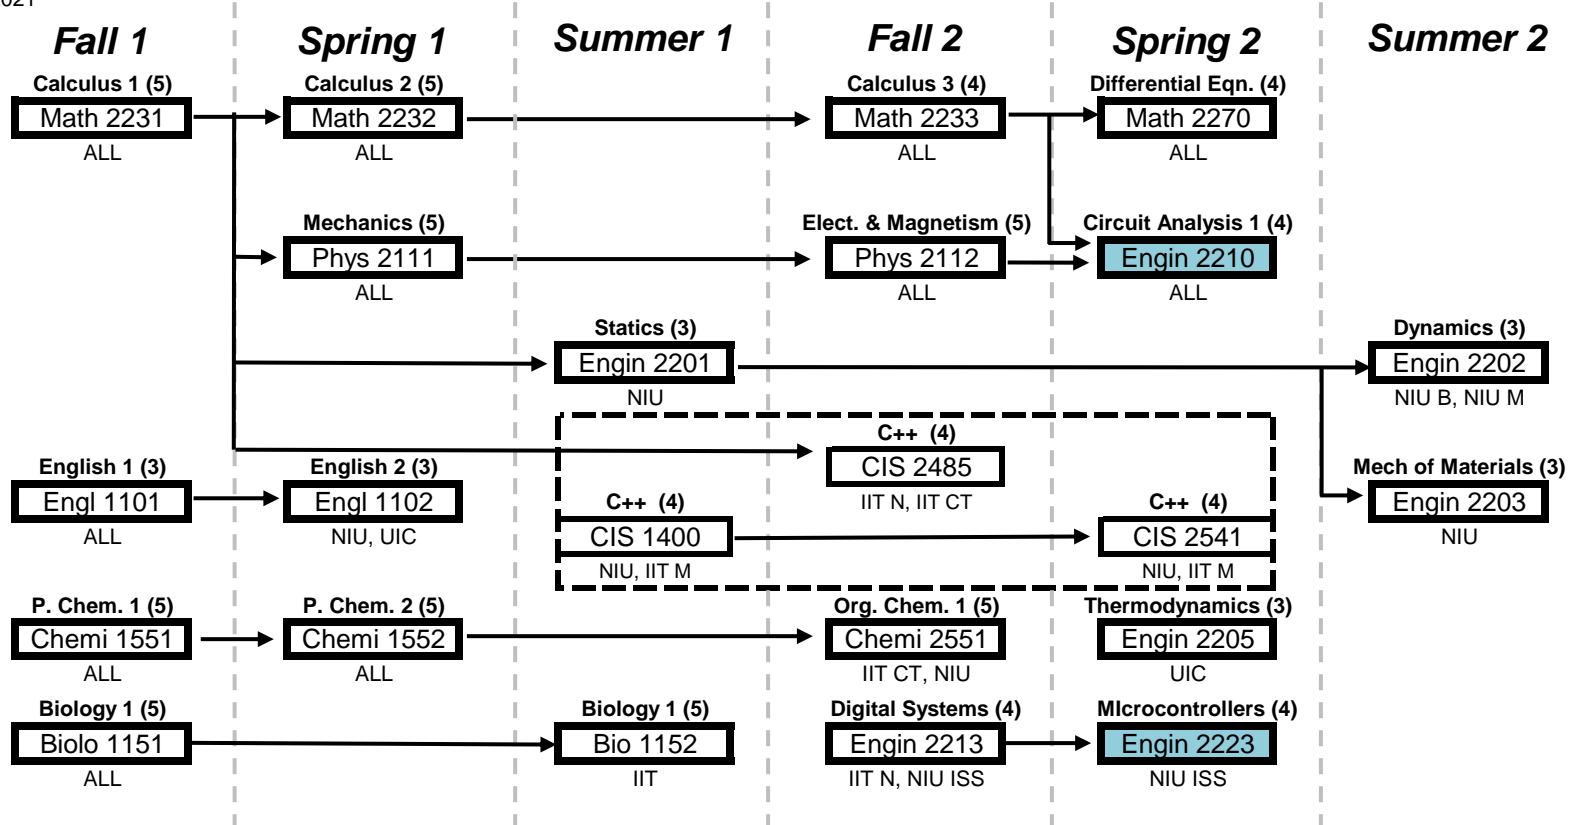

College of Dupage Bio Engineering

Updated Fall 2021

Bio Engineering is offered at IIT, NIU, and UIC in Illinois.

IIT has 3 tracks, which are Neural (N), Medical Imaging (M), and Cell and Tissue (CT).

NIU has 3 tracks, which are Biomechanics (B), Biomedical Instrumentation, Sensors, and Signal Processing (ISS), and Biomaterials (M)

Take the courses that are part of the Bachelor of Science Degree for the University you are interested in attending.

It is important to choose a university during the first fall semester.

Take additional Social Science and Humanity courses if necessary to make a full load each semester.