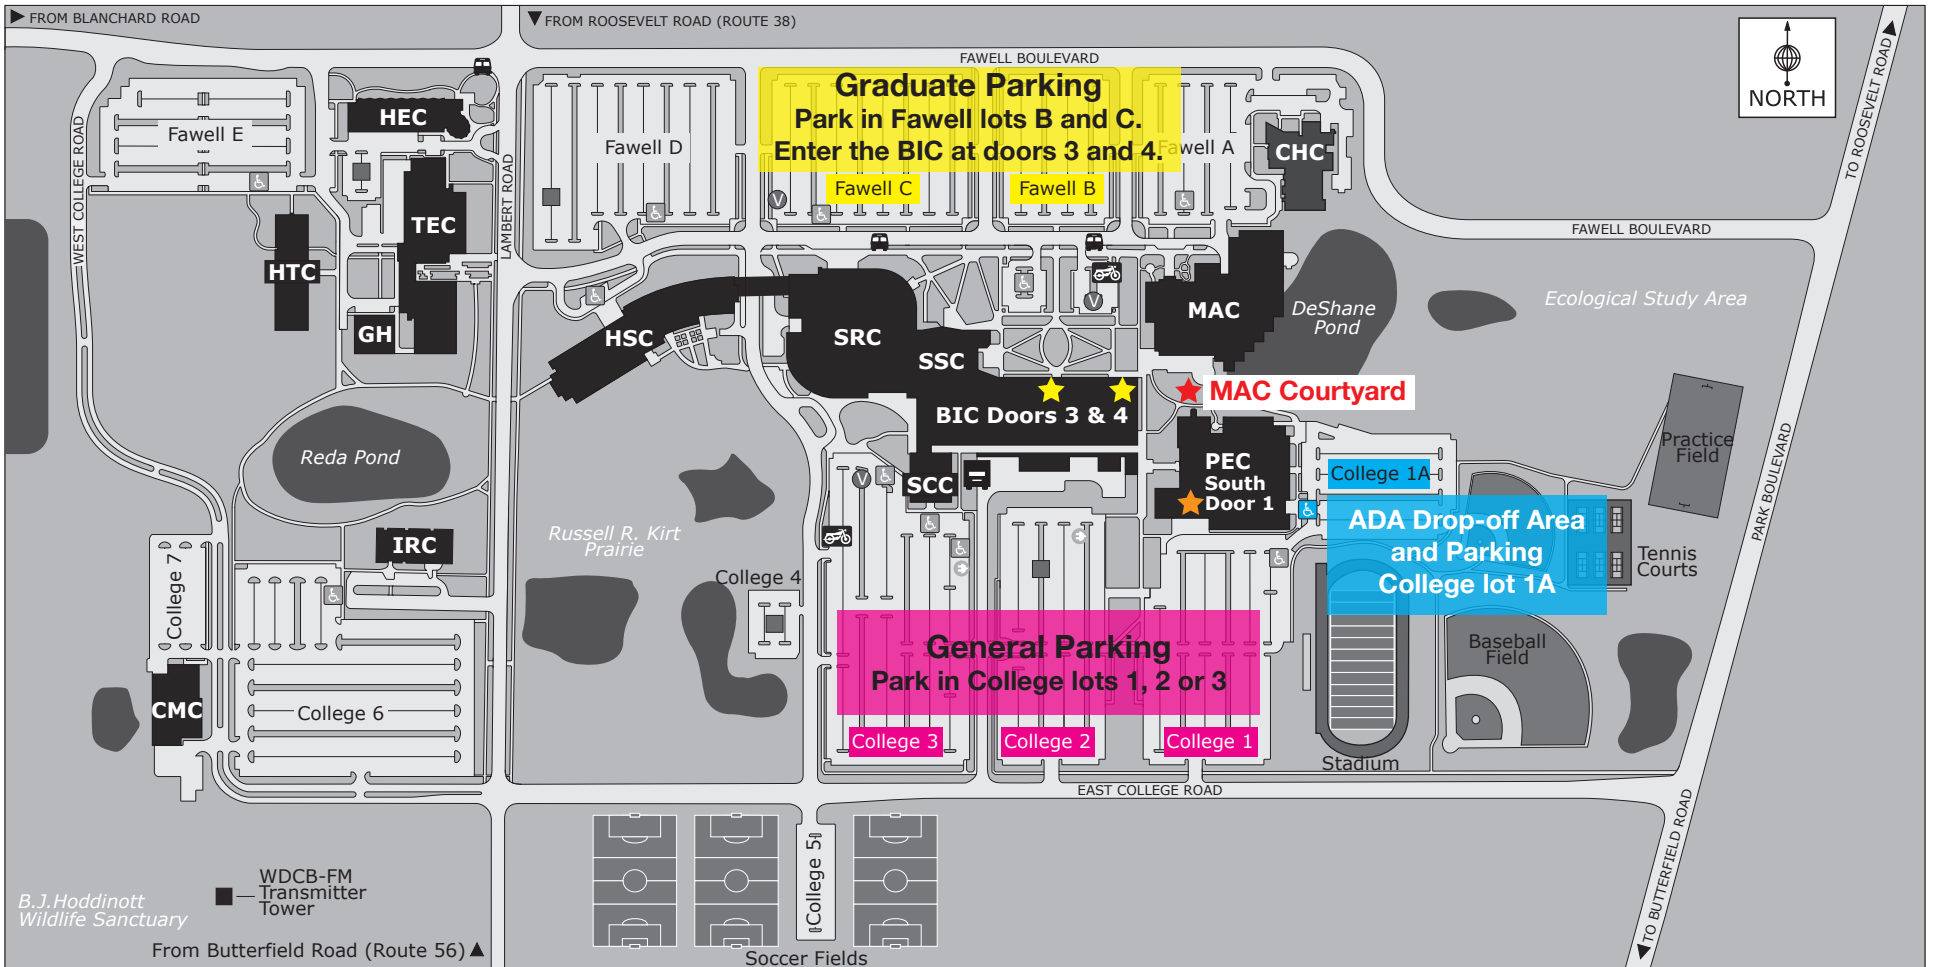

High School Graduation Map (Parking, Entrances and Drop-off Locations)

Produced by mapformation for College of DuPage. Last updated Aug. 2019/COD.

425 Fawell Boulevard
Glen Ellyn, Illinois
60137-6599
(630) 942-2800
www.cod.edu

General Graduation Parking

Park in College lots 1, 2 or 3.

Main Entrance

Physical Education Center (PEC)
South Door 1

Graduate Parking

Park in Fawell lots B and C.
Enter the Berg Instructional Center (BIC)
at doors 3 and 4.

ADA Drop-off Area and Parking

Drop-off or park in College 1A

After Ceremony

Parents meet graduates after ceremony
in MAC Courtyard (north side of PEC)
or at agreed vehicle location.

Parking

- Accessible
- Bus Stop
- Employee
- Guest/30-Minute
- Motorcycle
- Shipping and Receiving
- Electric Car Charging Station

College of DuPage is Tobacco Free

College of DuPage prohibits the use of all tobacco products, including cigarettes, cigars, pipes, smokeless tobacco and electronic cigarettes on College of DuPage campus and satellite campuses. In addition to all buildings, it applies to all outside property and grounds and College owned vehicles.