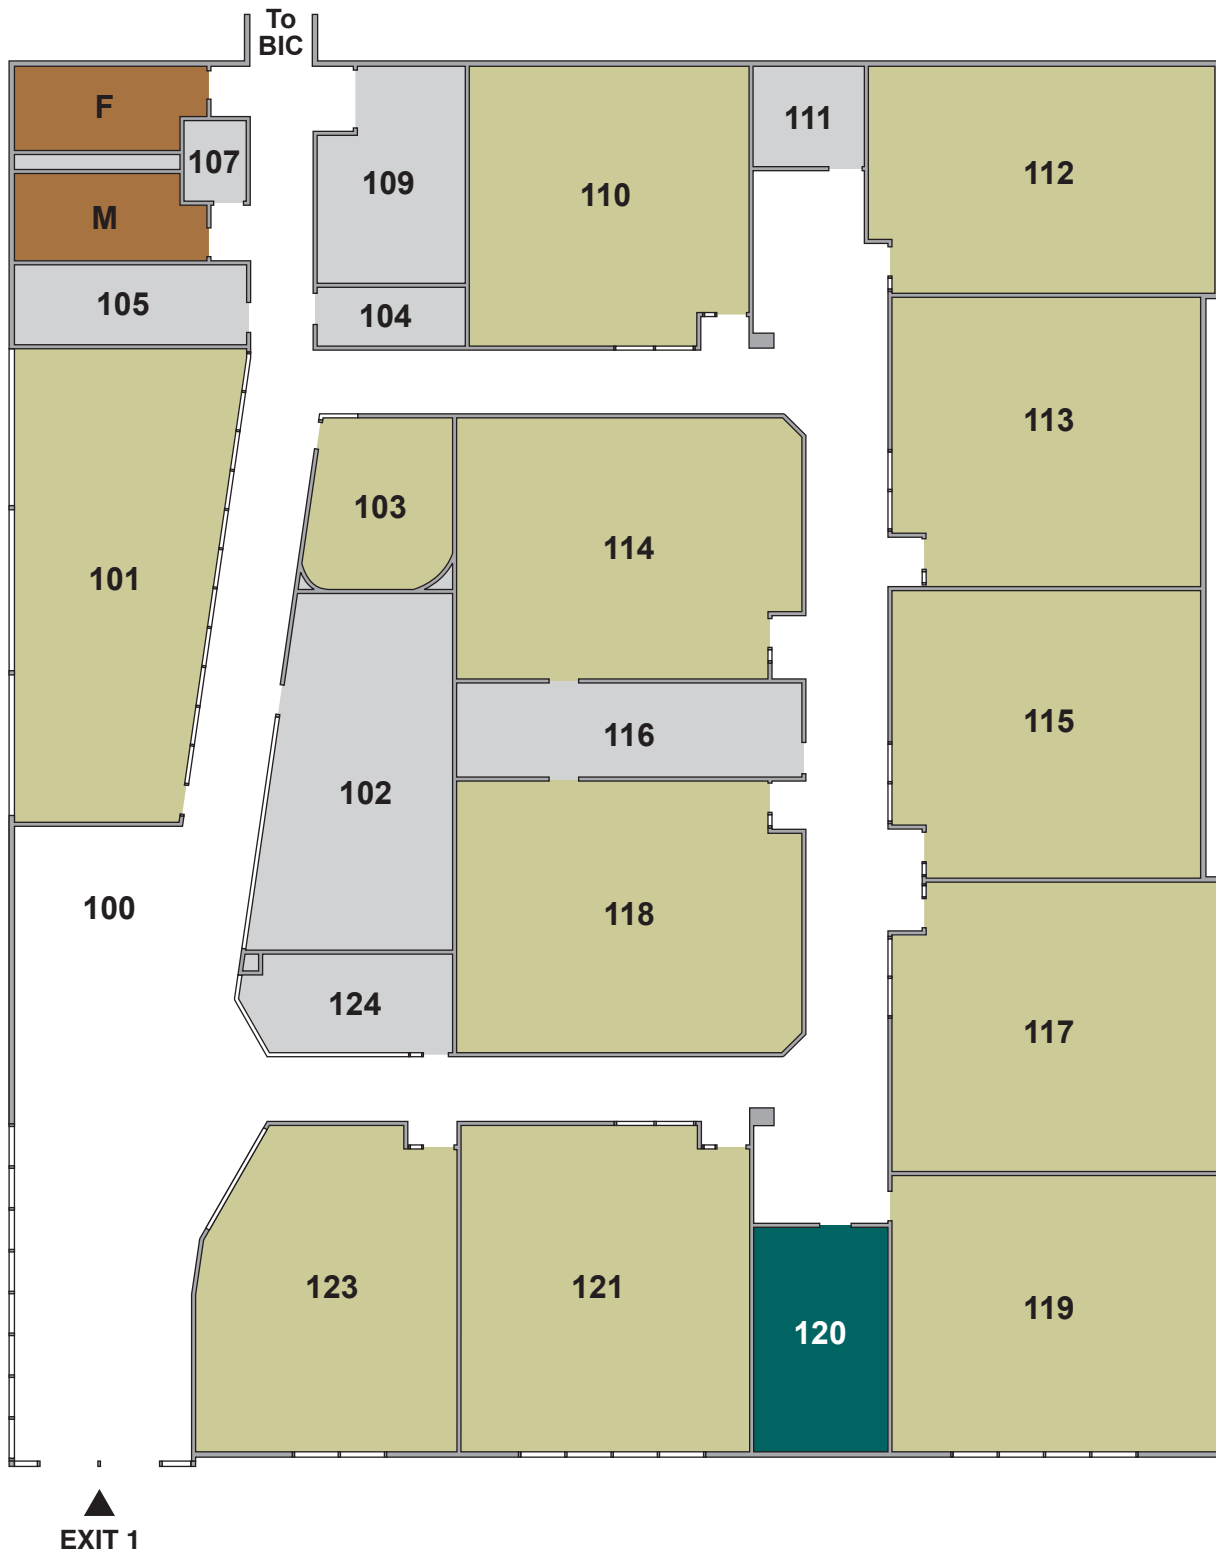

Seaton Computing Center (SCC) Level 1

KEY		
 Classroom	 Student Service Area	 Elevator
 Office Space	 Lab	 Stairs
 Meeting Room	 Restroom	 Other
		 NORTH