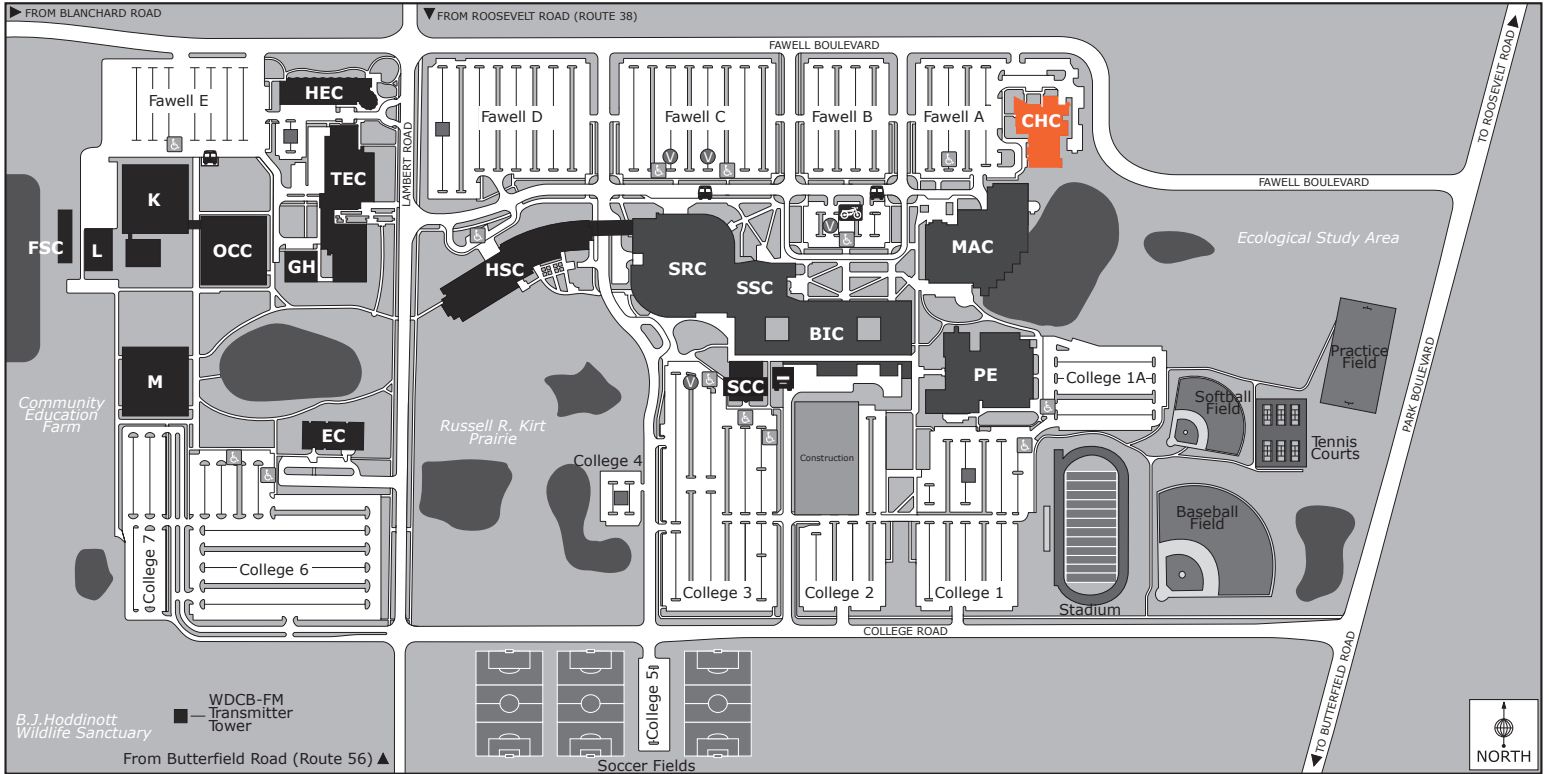

Culinary & Hospitality Center Location

The **Culinary & Hospitality Center (CHC)** at College of DuPage is located off Fawell Boulevard in Glen Ellyn, Illinois. The building includes parking for *Waterleaf* and the *Inn and Water's Edge* customers.

Directions

WESTBOUND

I-88: Exit Route 53 north, to Park Boulevard (first stoplight). Left on Park to Fawell Boulevard. West to Culinary & Hospitality Center. Turn left into parking lot where there is parking for *Inn at Water's Edge* and *Waterleaf* customers.

EASTBOUND

I-88: Exit Naperville Road, north to Butterfield Road (Route 56), east to Park Boulevard. Left on Park to Fawell Boulevard. West to Culinary & Hospitality Center. Turn left into parking lot where there is parking for *Inn at Water's Edge* and *Waterleaf* customers.

NORTHBOUND OR SOUTHBOUND

From I-355: Exit Butterfield Road (Route 56), west to Park Boulevard. Right on Park to Fawell Boulevard. West to Culinary & Hospitality Center. Turn left into parking lot where there is parking for *Inn at Water's Edge* and *Waterleaf* customers.