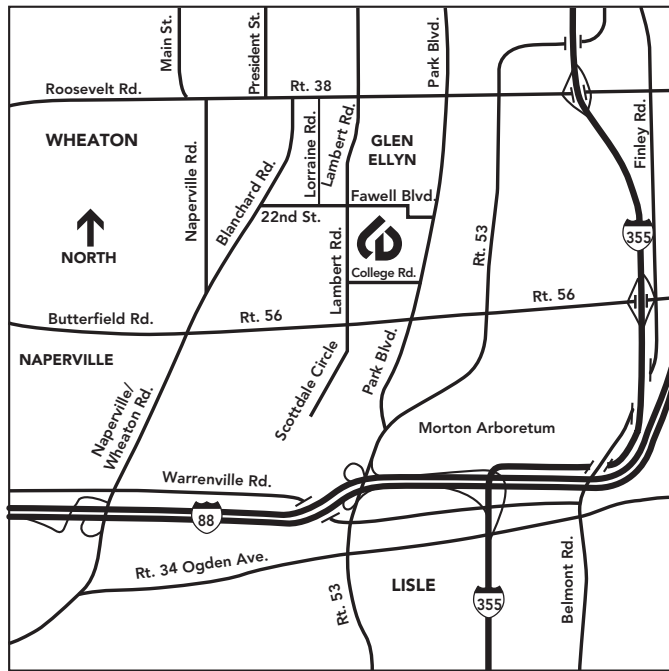

Culinary & Hospitality Center Location

The **Culinary & Hospitality Center (CHC)** at College of DuPage is located off Fawell Boulevard in Glen Ellyn, Illinois. The building includes parking for *Waterleaf* and the *Inn and Water's Edge* customers.

Directions

WESTBOUND

I-88: Exit Route 53 north, to Park Boulevard (first stoplight). Left on Park to Fawell Boulevard. West to Culinary & Hospitality Center. Turn left into parking lot where there is parking for *Inn at Water's Edge* and *Waterleaf* customers.

EASTBOUND

I-88: Exit Naperville Road, north to Butterfield Road (Route 56), east to Park Boulevard. Left on Park to Fawell Boulevard. West to Culinary & Hospitality Center. Turn left into parking lot where there is parking for *Inn at Water's Edge* and *Waterleaf* customers.

NORTHBOUND OR SOUTHBOUND

From I-355: Exit Butterfield Road (Route 56), west to Park Boulevard. Right on Park to Fawell Boulevard. West to Culinary & Hospitality Center. Turn left into parking lot where there is parking for *Inn at Water's Edge* and *Waterleaf* customers.