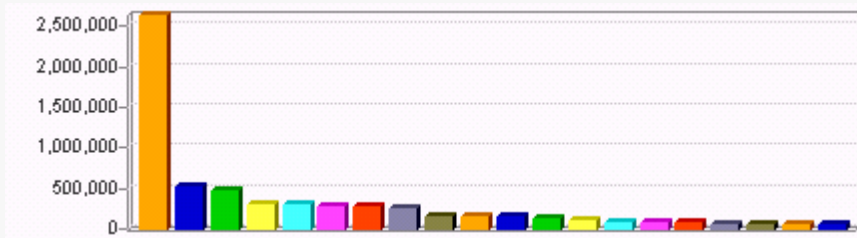

Report Range: 31 May 2009 00:00 - 17 Nov 2009 23:59 (-6)

This section identifies the most popular web site pages and how often they were accessed. Values shown do not include failed requests.

Summary - Page Views