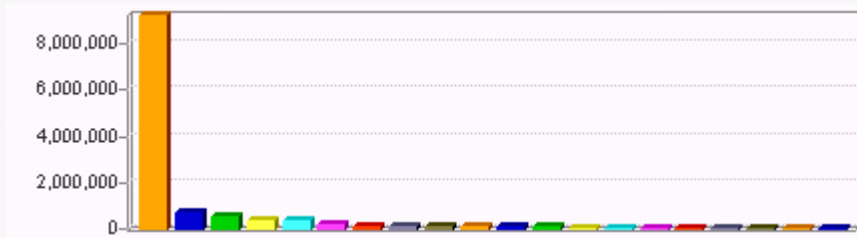

Report Range: 31 May 2009 00:00 - 17 Nov 2009 23:59 (-6)

This section shows the different file types that were downloaded from the site. Values shown do not include failed requests.

Summary - Hits

Most Downloaded File Types

Rank	File types	Page Views	% of Total Page Views	Bandwidth
1	.htm	9211385	77.66 %	0.00 MB
2	.xml	685516	5.78 %	0.00 MB
3	.pdf	539076	4.54 %	0.00 MB
4	.asp	358790	3.02 %	0.00 MB
5	.html	318863	2.69 %	0.00 MB
6	.swf	149539	1.26 %	0.00 MB
7	.doc	100915	0.85 %	0.00 MB
8	.m4a	89836	0.76 %	0.00 MB
9	.asx	79032	0.67 %	0.00 MB
10	.aspx	66935	0.56 %	0.00 MB
11	.mov	55505	0.47 %	0.00 MB
12	.txt	47283	0.40 %	0.00 MB
13	.ppt	39691	0.33 %	0.00 MB
14	.flv	28280	0.24 %	0.00 MB
15	.pl	23235	0.20 %	0.00 MB
16	.mp3	11168	0.09 %	0.00 MB
17	.xls	9866	0.08 %	0.00 MB
18	.axd	8147	0.07 %	0.00 MB
19	.jpe	7113	0.06 %	0.00 MB
20	.mht	5247	0.04 %	0.00 MB
Subtotal this Page		11835422	99.77 %	0.00 MB
Total all Pages		11861503	100.00 %	0.00 MB