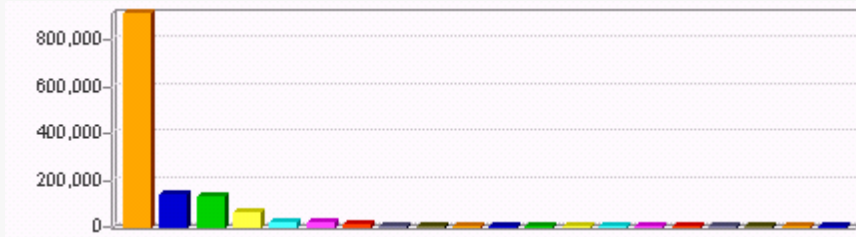

Report Range: 31 May 2009 00:00 - 17 Nov 2009 23:59 (-6)

This section shows the Search Engines which were used to find your site.

Summary - Visits