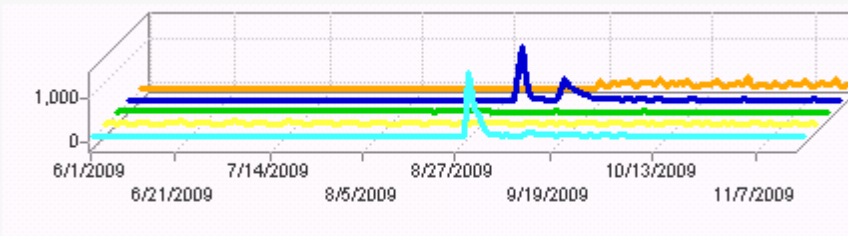

Trend - Hits

Top Unknown Files

Rank	Filename	Hits	% of Total Hits	Bandwidth	Trend
1	courier/frontpage.flv	6247	3.22 %	0.00 MB	
2	photo/curto/1105/podcasts/photo_history-class_02_fall_09-surveypart1.m4a	5759	2.97 %	0.00 MB	
3	photo/curto/1105/podcasts/photo_history-class_15_spring_09-concept-document.m4a	4916	2.53 %	0.00 MB	
4	codpost/scriptresource.axd	4573	2.36 %	0.00 MB	
5	photo/curto/1105/podcasts/photo_history-class_01_fall_09-course_intro.m4a	4536	2.34 %	0.00 MB	
6	photo/curto/1105/podcasts/photo_history-class_04_fall_09-portrait.m4a	4504	2.32 %	0.00 MB	
7	photo/curto/1105/podcasts/photo_history-class_05_fall_09-travel.m4a	4076	2.10 %	0.00 MB	
8	photo/curto/1105/podcasts/photo_history-class_3_fall_08-history_survey2.m4a	3937	2.03 %	0.00 MB	
9	photo/curto/1105/podcasts/photo_history-class_06_fall_09-painting-photo.m4a	3914	2.02 %	0.00 MB	
10	people/faculty/partacz/grades.xls	3891	2.00 %	0.00 MB	
11	photo/curto/1105/podcasts/photo_history-class_07_fall_09-stereostandard.m4a	3383	1.74 %	0.00 MB	
12	photo/curto/1105/podcasts/photo_history-class_09_fall_09-bigandsmallcameras.m4a	3219	1.66 %	0.00 MB	
13	courier/indexpageintro1.flv	3203	1.65 %	0.00 MB	
14	photo/curto/1105/podcasts/photo_history-class_08_fall_09-muybridge.m4a	3188	1.64 %	0.00 MB	
15	courier/courierstaff.flv	3147	1.62 %	0.00 MB	
16	photo/curto/1105/podcasts/photo_history-class_09_fall_09-stieglitz.m4a	3006	1.55 %	0.00 MB	
17	courier/kick-off.flv	2877	1.48 %	0.00 MB