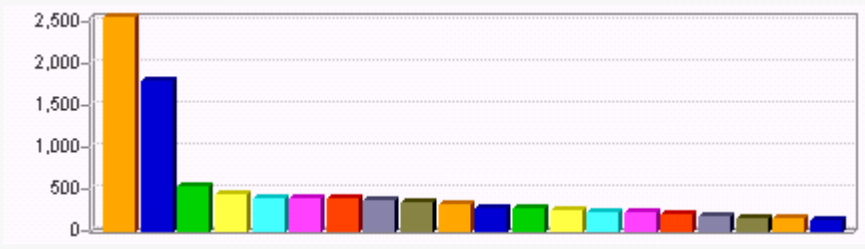

Report Range: 31 May 2009 00:00 - 17 Nov 2009 23:59 (-6)

This section shows the audio files that were downloaded from your site. The extension of the filename downloaded classify the file as an audio file or not.

Summary - Page Views