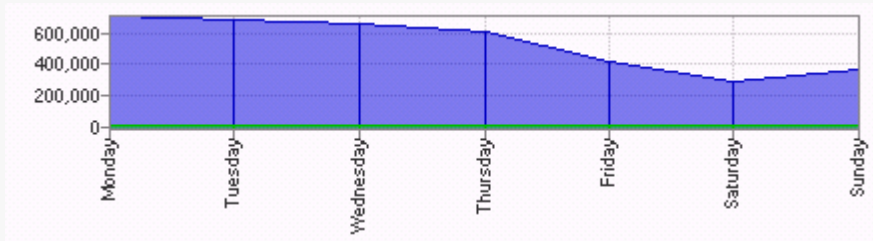

Report Range: 31 May 2009 00:00 - 17 Nov 2009 23:59 (-6)

This section shows the activity for each day of the week for the report period. For example if there are 2 Sundays in the report period, then the value shown for Sunday is the sum of all hits for both Sundays. Values shown do not include failed requests.

Legend ■ Humans ■ Spiders

Visits by Day of Week