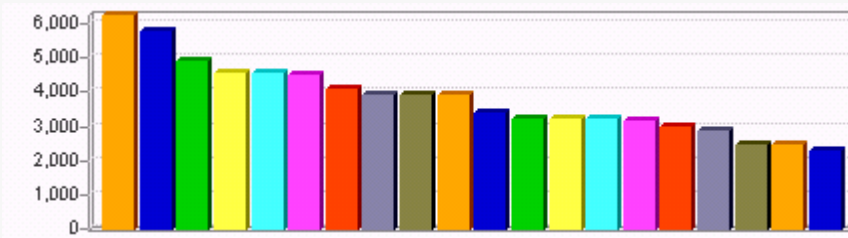

Report Range: 31 May 2009 00:00 - 17 Nov 2009 23:59 (-6)

This section shows the files of unknown type that were downloaded from your site. A file is classified as unknown if the extension is not listed as a page, file, audio, video or image file.

Summary - Hits