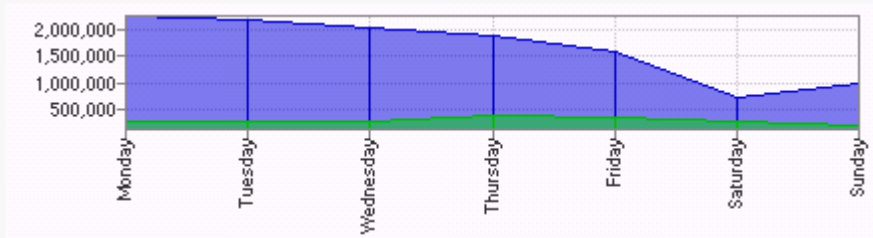

Report Range: 31 May 2009 00:00 - 17 Nov 2009 23:59 (-6)

This section shows the activity for each day of the week for the report period. For example if there are 2 Sundays in the report period, then the value shown for Sunday is the sum of all hits for both Sundays. Values shown do not include failed requests.

Legend ■ Humans ■ Spiders

Visits by Day of Week

Page Views by Day of Week

Bandwidth by Day of Week

Day of Week Activity					
	Visits		Page Views		All
	Humans	Spiders	Humans	Spiders	Bandwidth
Monday	709574	10680	2261709	282778	0.00 MB
Tuesday	685724	9442	2177652	275455	0.00 MB
Wednesday	657670	10117	2031264	281049	0.00 MB
Thursday	611423	9326	1902889	375436	0.00 MB
Friday	422312	9609	1570977	330473	0.00 MB
Saturday	288525	10312	737955	268852	0.00 MB
Sunday	361790	10459	972580	197854	0.00 MB
Total	3737018	72859	11655026	2095726	0.00 MB
Maximum	709574	10680	2261709	375436	0.00 MB
Minimum	288525	9326	737955	197854	0.00 MB
Average	533860	10408	1665004	299389	0.00 MB