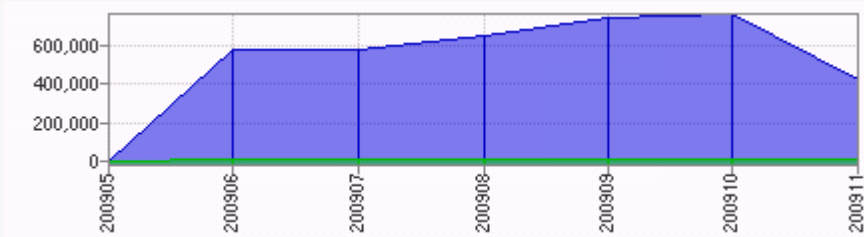

Report Range: 31 May 2009 00:00 - 17 Nov 2009 23:59 (-6)

This section shows the activity for each month of the requested report period. For example if there are 2 months for which log data is available, then the values shown are the sum for each specific month. Values shown do not include failed requests.

Legend ■ Humans ■ Spiders

Visits by Month