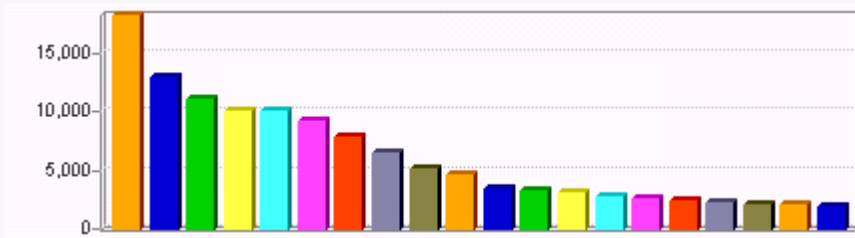

Report Range: 31 May 2009 00:00 - 17 Nov 2009 23:59 (-6)

This section shows the video files that were downloaded from your site. The file extension classifies it as a video file or not.

Summary - Hits