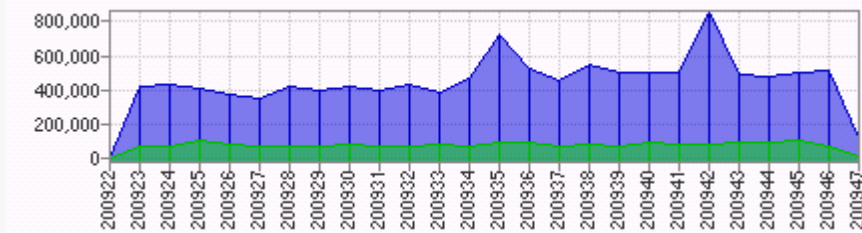

Page Views by Week