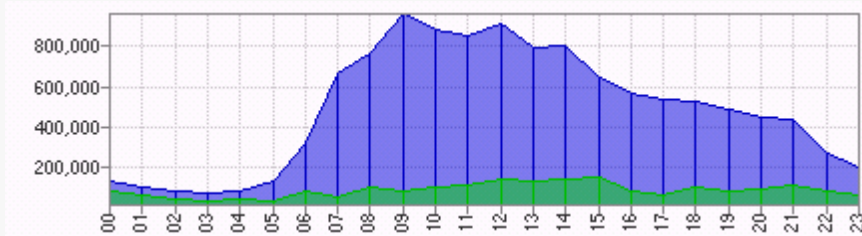

Report Range: 31 May 2009 00:00 - 17 Nov 2009 23:59 (-6)

This section shows the activity for each hour of the day for the report period. For example : if there are 2 days in the report period and both of them include a log entry for 8am, then the value shown is the sum of the hits for for both days. Values shown do not include failed requests.

Legend ■ Humans ■ Spiders

Visits by Hour of day

Page Views by Hour of day

Bandwidth by Hour of day

Hour of Day Activity						
	Visits		Page Views		All	
	Humans	Spiders	Humans	Spiders	Bandwidth	
Midnight to 1am	56938	3094	132993	76754	0.00 MB	
1am to 2am	44032	2864	99694	59754	0.00 MB	
2am to 3am	38238	2689	84247	38160	0.00 MB	
3am to 4am	37194	2721	73996	29966	0.00 MB	
4am to 5am	40483	2779	82678	43269	0.00 MB	
5am to 6am	58953	2909	129843	33868	0.00 MB	
6am to 7am	110208	2985	314836	80042	0.00 MB	
7am to 8am	175442	2883	661413	54736	0.00 MB	
8am to 9am	222755	2957	758746	95655	0.00 MB	
9am to 10am	247074	3076	961978	80627	0.00 MB	
10am to 11am	252262	3369	884933	94417	0.00 MB	
11am to 12pm	253253	3200	855829	113945	0.00 MB	
12pm to 1pm	251777	3059	912807	134947	0.00 MB	
1pm to 2pm	246613	3100	788946	129126	0.00 MB	
2pm to 3pm	232941	3213	806163	134150	0.00 MB	
3pm to 4pm	216636	2837	646206	147287	0.00 MB	
4pm to 5pm	194637	2669	565865	83533	0.00 MB	
5pm to 6pm	186473	2854	530822	55049	0.00 MB	
6pm to 7pm	181231	2771	529767	102264	0.00 MB	
7pm to 8pm	180146	2588	483562	84354	0.00 MB	
8pm to 9pm	171103	2913	446567	85234	0.00 MB	
9pm to 10pm	147199	2911	435012	114084	0.00 MB	
10pm to 11pm	111159	2835	271809	82312	0.00 MB	
11pm to Midnight	80271	2669	196314	58364	0.00 MB	
Total	3737018	69945	11655026	2011897	0.00 MB	
Maximum	253253	3369	961978	147287	0.00 MB	
Minimum	37194	2588	73996	29966	0.00 MB	
Average	155709	2914	485626	83829	0.00 MB	