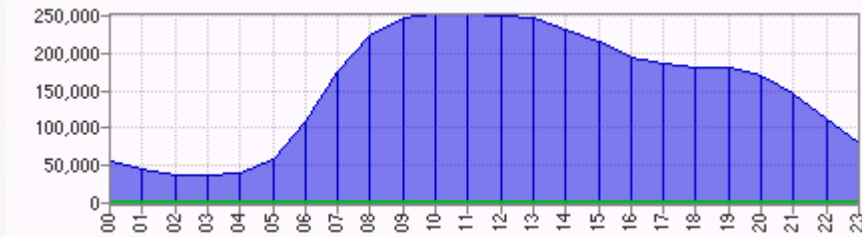

Report Range: 31 May 2009 00:00 - 17 Nov 2009 23:59 (-6)

This section shows the activity for each hour of the day for the report period. For example : if there are 2 days in the report period and both of them include a log entry for 8am, then the value shown is the sum of the hits for for both days. Values shown do not include failed requests.

Legend ■ Humans ■ Spiders

Visits by Hour of day

Page Views by Hour of day

Bandwidth by Hour of day

Hour of Day Activity						
	Visits		Page Views		All	
	Humans	Spiders	Humans	Spiders	Bandwidth	
Midnight to 1am	56938	3094	132993	76754	0.00 MB	
1am to 2am	44032	2864	99694	59754	0.00 MB	
2am to 3am	38238	2689	84247	38160	0.00 MB	
3am to 4am	37194	2721	73996	29966	0.00 MB	
4am to 5am	40483	2779	82678	43269	0.00 MB	
5am to 6am	58953	2909	129843	33868	0.00 MB	
6am to 7am	110208	2985	314836	80042	0.00 MB	
7am to 8am	175442	2883	661413	54736	0.00 MB	
8am to 9am	222755	2957	758746	95655	0.00 MB	
9am to 10am	247074	3076	961978	80627	0.00 MB	
10am to 11am	252262	3369	884933	94417	0.00 MB	
11am to 12pm	253253	3200	855829	113945	0.00 MB	
12pm to 1pm	251777	3059	912807	134947	0.00 MB	
1pm to 2pm	246613	3100	788946	129126	0.00 MB	
2pm to 3pm	232941	3213	806163	134150	0.00 MB	
3pm to 4pm	216636	2837	646206	147287	0.00 MB	
4pm to 5pm	194637	2669	565865	83533	0.00 MB	
5pm to 6pm	186473	2854	530822	55049	0.00 MB	
6pm to 7pm	181231	2771	529767	102264	0.00 MB	
7pm to 8pm	180146	2588	483562	84354	0.00 MB	
8pm to 9pm	171103	2913	446567	85234	0.00 MB	
9pm to 10pm	147199	2911	435012	114084	0.00 MB	
10pm to 11pm	111159	2835	271809	82312	0.00 MB	
11pm to Midnight	80271	2669	196314	58364	0.00 MB	
Total	3737018	69945	11655026	2011897	0.00 MB	
Maximum	253253	3369	961978	147287	0.00 MB	
Minimum	37194	2588	73996	29966	0.00 MB	
Average	155709	2914	485626	83829	0.00 MB	