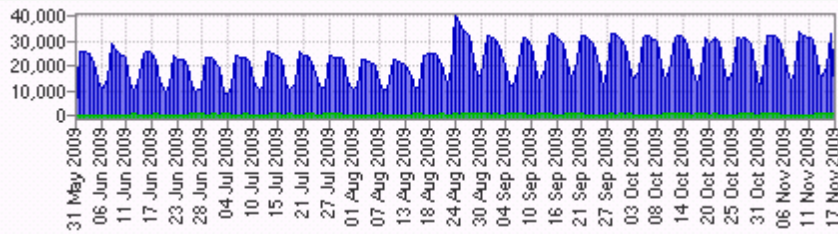

Report Range: 31 May 2009 00:00 - 17 Nov 2009 23:59 (-6)

This section shows the activity for each day of each month for the requested report period. For example if there are 2 months selected which contains data, then the values shown are 2 values for each day, for instance one for Oct 2 and one for Nov 2. Values shown do not include failed requests.

Legend ■ Humans ■ Spiders

Visits by Day