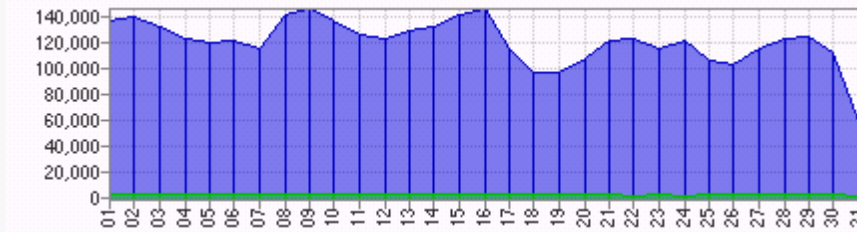

Report Range: 31 May 2009 00:00 - 17 Nov 2009 23:59 (-6)

This section shows the activity for each day of the month for the report period. For example if there are 2 months which both contain an entry for the 5th day of the month in the report period, then the value shown is the sum of all hits for both of these days. Values shown do not include failed requests.

Legend ■ Humans ■ Spiders

Visits by Day of Month