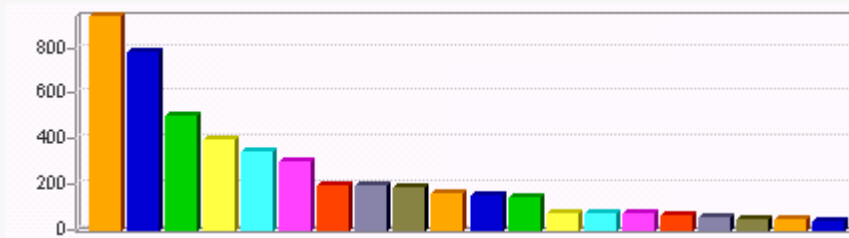

Report Range: 31 May 2009 00:00 - 17 Nov 2009 23:59 (-6)

This section shows the files most downloaded from the site. Values shown do not include failed downloads - It also does not show files which have not been downloaded. Warning Download Managers (for example GetRight) may break a file up in segments and download a few segments at a time inflation the number of file requests.

Summary - File Requests