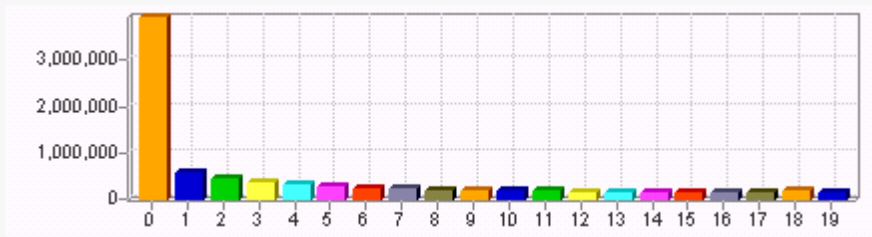

Report Range: 31 May 2009 00:00 - 17 Nov 2009 23:59 (-6)

This sections displays the number of visits, number of page views and the bandwidth utilized compared per time spent in minutes by visitors to your site.

Summary - Number of visits

Length of Visit

Length of Visit			
Time Spent (Minutes)	Visitors	% of Total Visitors	Page Views
1 0 - 1	2716884	72.70	3915847
2 1 - 2	144090	3.86	562621
3 2 - 3	90338	2.42	411345
4 3 - 4	66343	1.78	344022
5 4 - 5	53653	1.44	284468
6 5 - 6	44695	1.20	245584
7 6 - 7	38719	1.04	221056
8 7 - 8	34352	0.92	207707
9 8 - 9	30312	0.81	187198
10 9 - 10	27755	0.74	169508
11 10 - 11	25529	0.68	160591
12 11 - 12	24039	0.64	152549
13 12 - 13	22239	0.60	143096
14 13 - 14	20959	0.56	133823
15 14 - 15	19844	0.53	139058
16 15 - 16	19120	0.51	127811
17 16 - 17	18229	0.49	121066
18 17 - 18	17486	0.47	119743
19 18 - 19	16404	0.44	155528
20 19 - 20	15966	0.43	111866
21 20 - 21	16355	0.44	109732
22 21 - 22	15601	0.42	103592
23 22 - 23	14714	0.39	101418
24 23 - 24	14228	0.38	96710
25 24 - 25	13959	0.37	100216
26 25 - 26	13607	0.36	95781
27 26 - 27	13111	0.35	88972
28 27 - 28	12911	0.35	85898
29 28 - 29	12872	0.34	99706
30 29 - 30	12730	0.34	86859
31 30 - 31	8272	0.22	75784
32 31 - 32	6889	0.18	67591
33 32 - 33	6369	0.17	75420
34 33 - 34	5904	0.16	60478
35 34 - 35	5588	0.15	57011
36 35 - 36	5090	0.14	53590