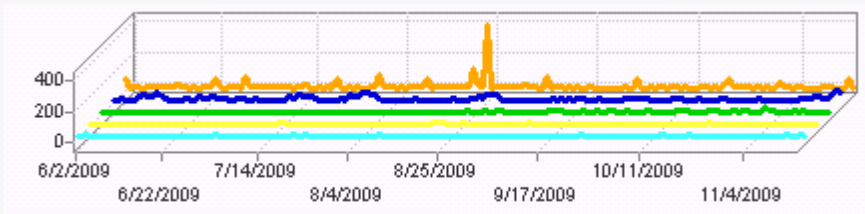

Summary - Page Views

Trend - Page Views

Top Audio Files

Rank	Filename	Hits	Page Views	% of Total Clip Requests	Visits	Bandwidth	Trend
1	wdcb/ra_wdcb.ram	2558	2558	14.79 %	0	0.00 MB	
2	dept/kiesback/lizkies/-barthaha.wav	1800	1800	10.41 %	0	0.00 MB	
3	multimedia/podcast/codcast/-english_1150/2ee2df34-a89c-11da-9c02-000393ba0d94_files/01_01_-_discussing_the_necklace_.mp3	518	518	2.99 %	0	0.00 MB	
4	multimedia/podcast/codcast/-sociology_1100/8ab1c64a-3602-4925-82c8-699a2f194ed9_files/-collegetuition.mp3	439	439	2.54 %	0	0.00 MB	
5	dept/mptv/home-sound.mp3	389	389	2.25 %	0	0.00 MB	
6	people/faculty/rundell/-anatomy/ben/heartbeat.wav	385	385	2.23 %	0	0.00 MB	
7	multimedia/podcast/codcast/-english_1150/edd1c351-a89b-11da-9c02-000393ba0d94_files/02_02_-_discussing_a_rose_for_emily_part_1.mp3	381	381	2.20 %	0	0.00 MB	
8	multimedia/podcast/codcast/-sociology_1100/fccd2d24-3cba-4c4e-af54-73e515cdfecf_files/-sherif_mccarthy.mp3	348	348	2.01 %	0	0.00 MB	
9	photo/photojournalism/2009/-kim/audio_hi.mp3	335	335	1.94 %	0	0.00 MB	