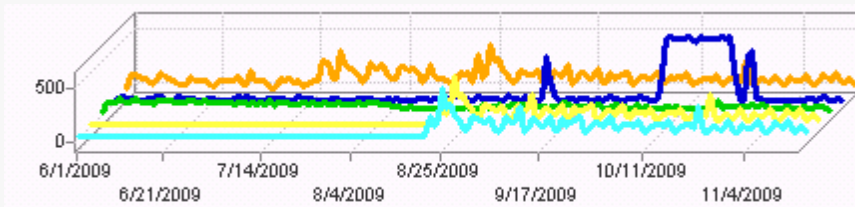

Trend - Hits

Top Video Files

Rank	Filename	Hits	% of Total Hits	Bandwidth	Trend
1	courier/flvplayer_progressive.swf	18147	6.35 %	0.00 MB	
2	it/helpdesk/dashboard/menu/dashboardmenu.swf	12960	4.54 %	0.00 MB	
3	wdcb/wmp_wdcb.asx	11011	3.86 %	0.00 MB	
4	courier/collegeofdupage_144x78.swf	10088	3.53 %	0.00 MB	
5	courier/nuhs.swf	10084	3.53 %	0.00 MB	
6	courier/halo_skin_1.swf	9220	3.23 %	0.00 MB	
7	dept/staffservices/nav_all.swf	7833	2.74 %	0.00 MB	
8	courier/halo_skin_3.swf	6429	2.25 %	0.00 MB	
9	service1/cecs/carsrv/carsrv1.swf	5020	1.76 %	0.00 MB	
10	dept/slea/reg_button.swf	4535	1.59 %	0.00 MB	
11	public_safety/alarm_fire_message.asx	3323	1.16 %	0.00 MB	
12	it/helpdesk/dashboard/charts/drawingpad.swf	3138	1.10 %	0.00 MB	
13	studyabroad/studyabroad.swf	3050	1.07 %	0.00 MB	
14	academic/field/worldclassd.swf	2783	0.97 %	0.00 MB	
15	dept/slea/classes/reg_button.swf	2539	0.89 %	0.00 MB	
16	ciscoacademy/en_network_v401/exploration1_english/-lib/na_shared_library.swf	2420	0.85 %	0.00 MB	
17	dept/staffservices/news_banner.swf	2194	0.77 %	0.00 MB	
18	people/faculty/lanning/podcast/1.1.1.mov	2091	0.73 %	0.00 MB	
19	dept/mptv/logo.swf	2060	0.72 %	0.00 MB	
20	adregrec/admiss/my_cod_admissions_video_300k.asx	1928	0.68 %	0.00 MB	
Subtotal this Page		120853	42.32 %	0.00 MB	
Total all Pages		285593	100.00 %	0.00 MB