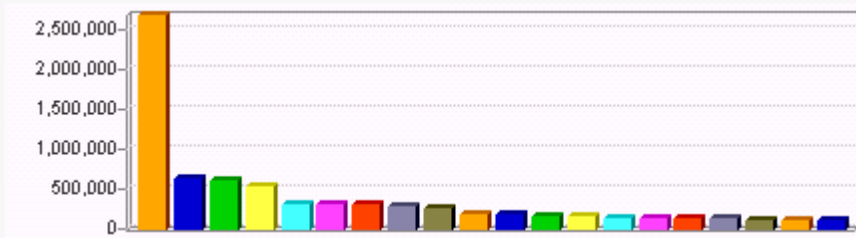

Report Range: 31 May 2009 00:00 - 17 Nov 2009 23:59 (-6)

This section shows the most accessed directories on your site. A directory is accessed when any type of file is requested from the directory.

Summary - Accesses