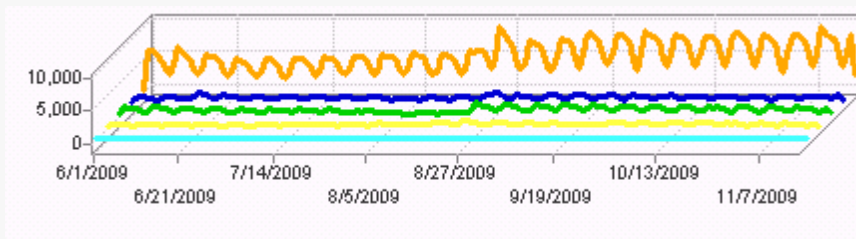

Trend - Visits

Top Search Engines

Rank	Engine	Visits	% of Total Visits
1	Google	911358	68.69 %
2	Yahoo!	135159	10.19 %
3	https://prod.campuscruiser.com/pageservlet	126277	9.52 %
4	http://www.bing.com/search	57305	4.32 %
5	Ask	12994	0.98 %
6	America on line	12859	0.97 %
7	http://search.comcast.net/	8080	0.61 %
8	http://prod.campuscruiser.com/pageservlet	4258	0.32 %
9	http://codlibrary.org/index.php	2441	0.18 %
10	http://www.bing.com/images/search	2437	0.18 %
11	http://prod.campuscruiser.com/q	2005	0.15 %
12	http://search.mywebsearch.com/mywebsearch/ajmain.jhtml	1807	0.14 %
13	http://www.careerbuilder.com/jobseeker/applyonline/externala	1545	0.12 %
14	http://ask.reference.com/web	1349	0.10 %
15	http://sc9jf5ze6e.search.serialssolutions.com/	1339	0.10 %
16	http://www.fastbrowsersearch.com/results/results.aspx	887	0.07 %
17	http://errorpage.comcast.net/	837	0.06 %
18	http://search.conduit.com/results.aspx	777	0.06 %
19	http://www.codlibrary.org/index.php	692	0.05 %
20	http://www.careerbuilder.com/jobseeker/applyonline/externall	662	0.05 %
Subtotal this Page		1285068	96.86 %
Total all Pages		1326700	100.00 %