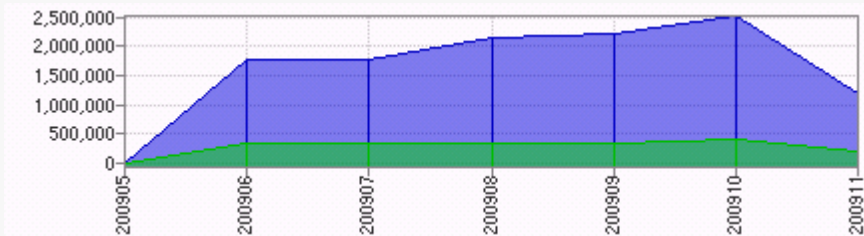

Report Range: 31 May 2009 00:00 - 17 Nov 2009 23:59 (-6)

This section shows the activity for each month of the requested report period. For example if there are 2 months for which log data is available, then the values shown are the sum for each specific month. Values shown do not include failed requests.

Legend ■ Humans ■ Spiders

Visits by Month

Page Views by Month

Bandwidth by Month

Detail Monthly Activity

	Visits		Page Views		All
	Humans	Spiders	Humans	Spiders	Bandwidth
200905	500	26	1761	5941	0.00 MB
200906	581659	10756	1783326	352361	0.00 MB
200907	573829	13116	1784792	338886	0.00 MB
200908	651253	12595	2154784	351515	0.00 MB
200909	743673	12792	2220991	355854	0.00 MB
200910	763804	13541	2524990	398969	0.00 MB
200911	422300	7119	1184382	208371	0.00 MB
Total	3737018	72651	11655026	2089746	0.00 MB
Maximum	763804	13541	2524990	398969	0.00 MB
Minimum	500	26	1761	5941	0.00 MB
Average	533860	10379	1665004	298535	0.00 MB