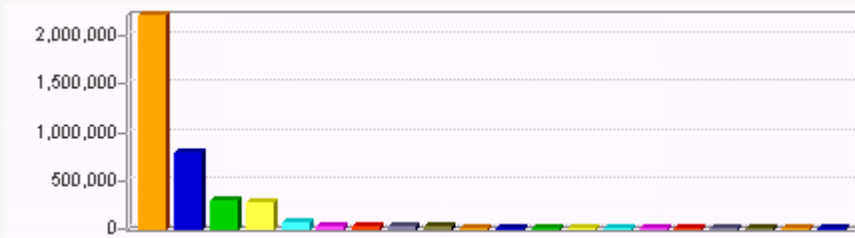

Report Range: 31 May 2009 00:00 - 17 Nov 2009 23:59 (-6)

This section shows the browsers which are used to access your Web Site from the Intranet or Internet. This information is only available if present in the log files.

Summary - Visits