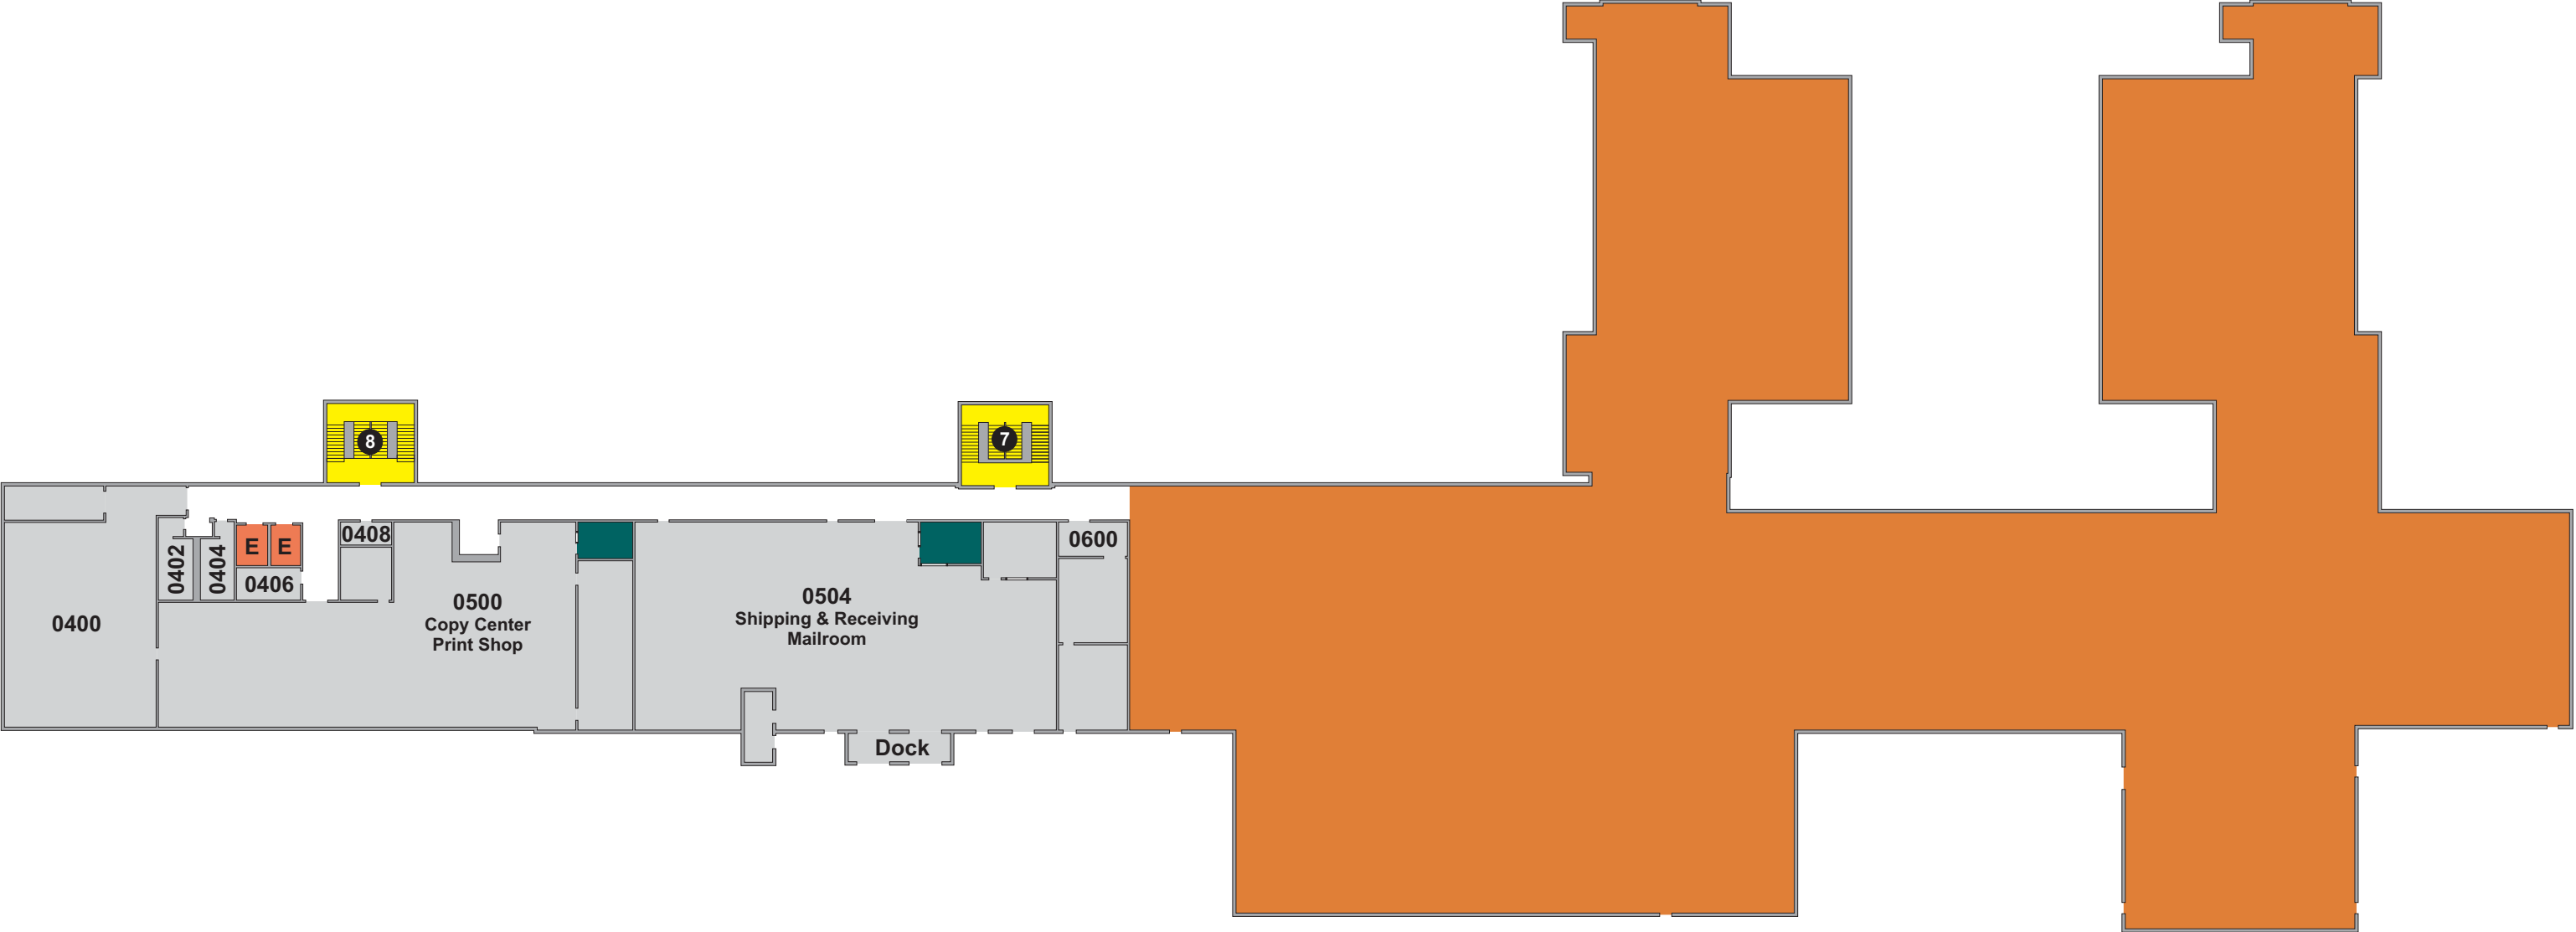

Berg Instructional Center
Level 0

KEY

Classroom	Student Service Area	Elevator	Opens 2012
Office Space	Lab	Stairs	
Meeting Room	Restroom	Other	

NORTH

Berg Instructional Center (BIC) and Student Services Center (SSC) Level 1

KEY

Classroom	Student Service Area	Elevator	Opens 2012
Office Space	Lab	Stairs	
Meeting Room	Restroom	Other	

NORTH

Berg Instructional Center (BIC) and Student Services Center (SSC) Level 2

KEY

Classroom	Student Service Area	Elevator	Opens 2012
Office Space	Lab	Stairs	
Meeting Room	Restroom	Other	

NORTH