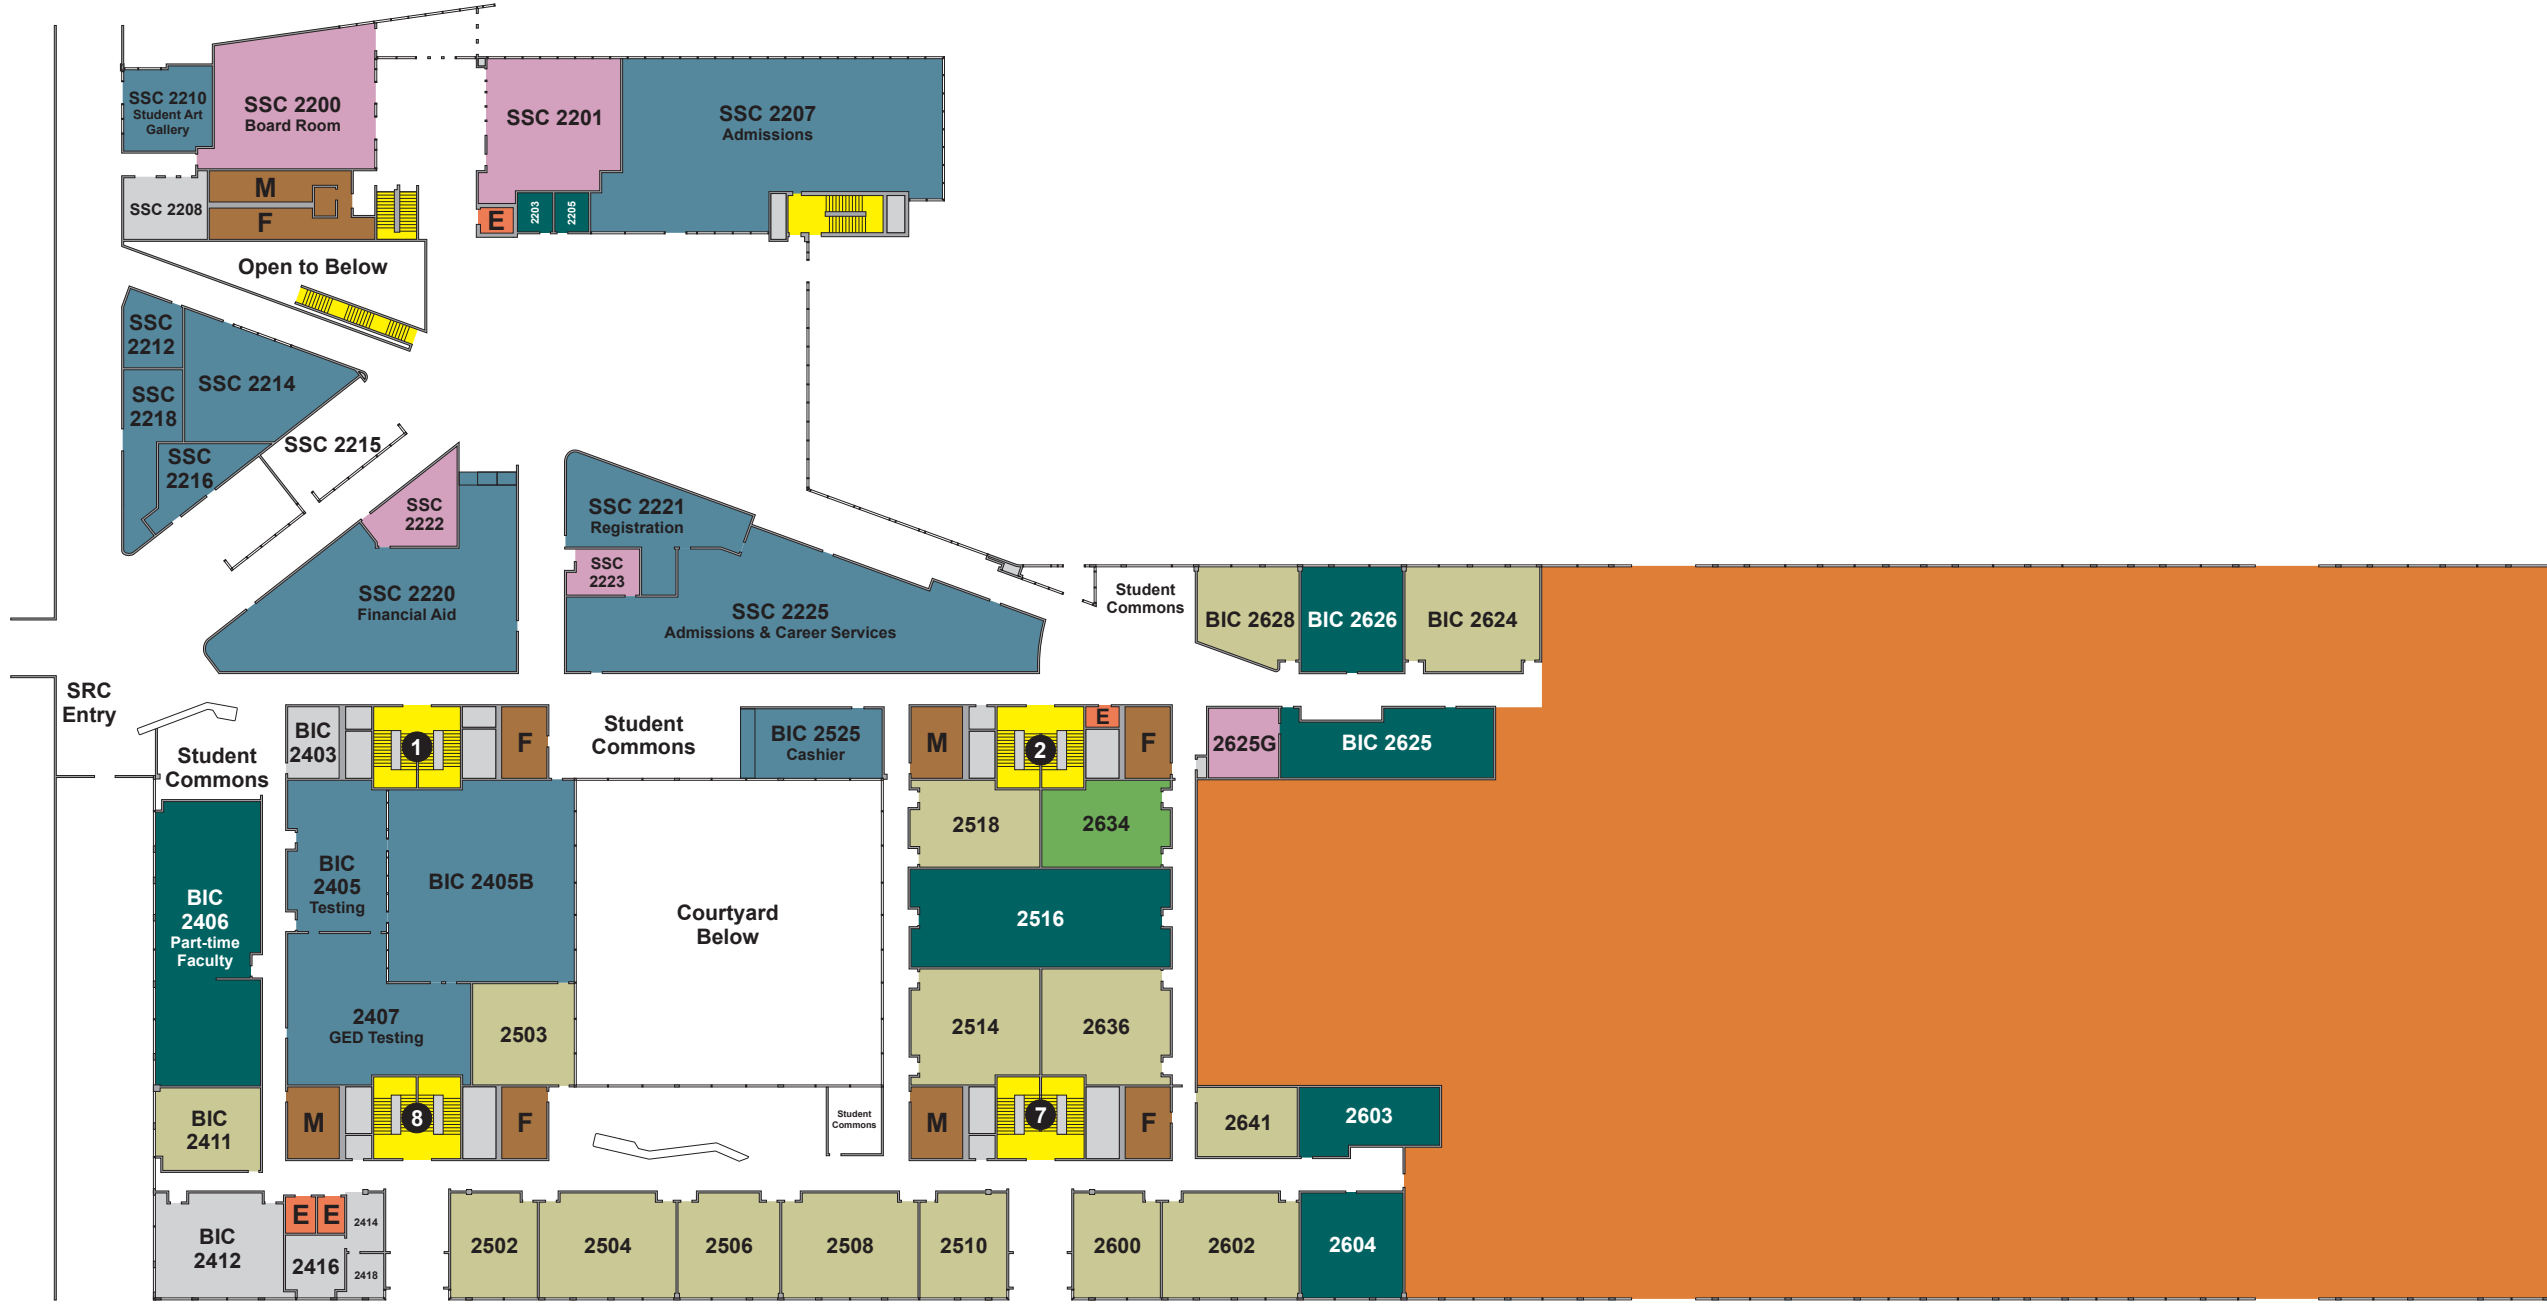

Berg Instructional Center
Level 0

KEY

Classroom	Student Service Area	Elevator	Opens 2012
Office Space	Lab	Stairs	
Meeting Room	Restroom	Other	

NORTH

Berg Instructional Center (BIC) and Student Services Center (SSC) Level 1

KEY

Classroom	Student Service Area	Elevator	Opens 2012
Office Space	Lab	Stairs	
Meeting Room	Restroom	Other	

NORTH

Berg Instructional Center (BIC) and Student Services Center (SSC) Level 2

KEY

Classroom	Student Service Area	Elevator	Opens 2012
Office Space	Lab	Stairs	
Meeting Room	Restroom	Other	

NORTH