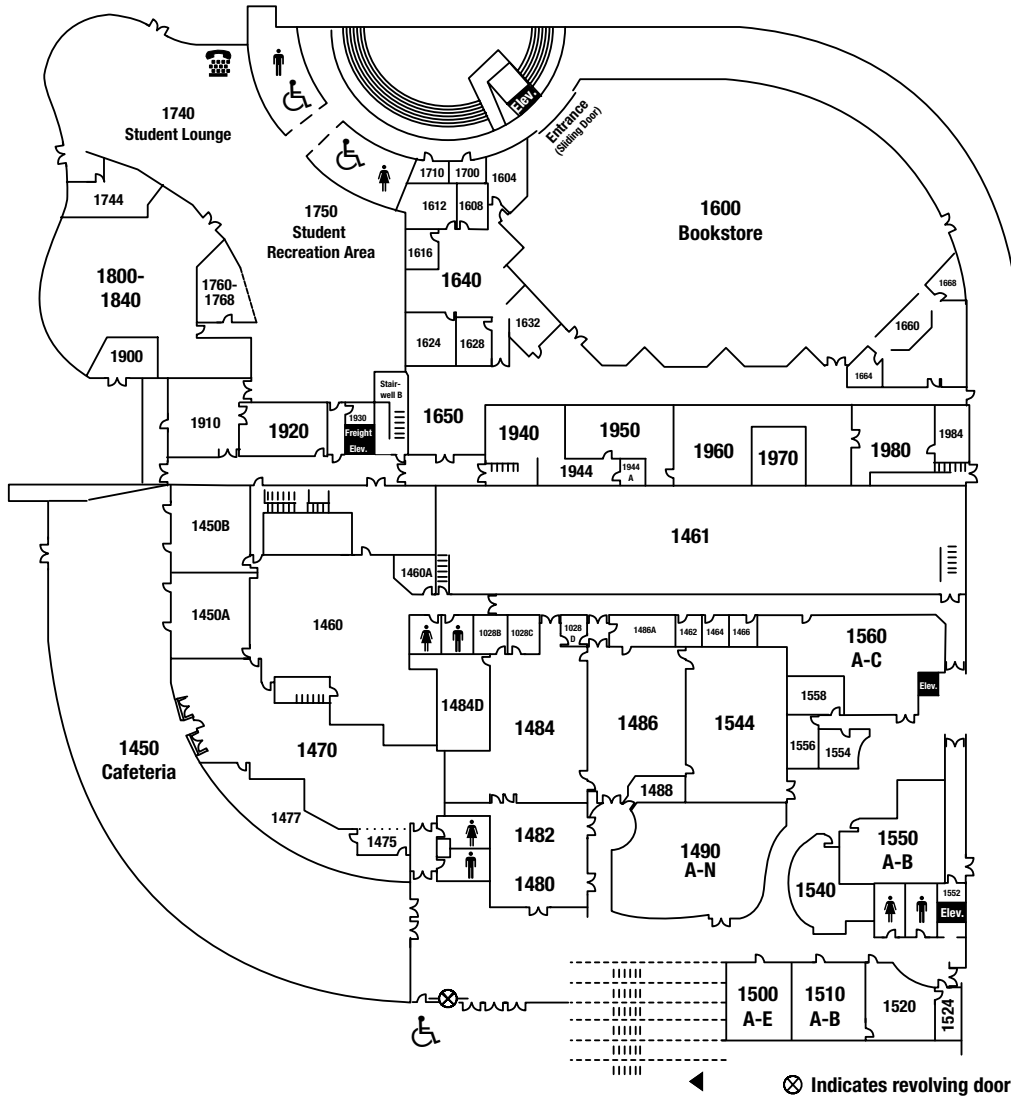

Student Resource Center: First floor

KEY

-  Men's Restroom
 -  Women's Restroom
 -  Exit
 -  Elevator
 -  Stairs
 -  Disabled Accessible
 -  TDD Phone
-  Indicates revolving door