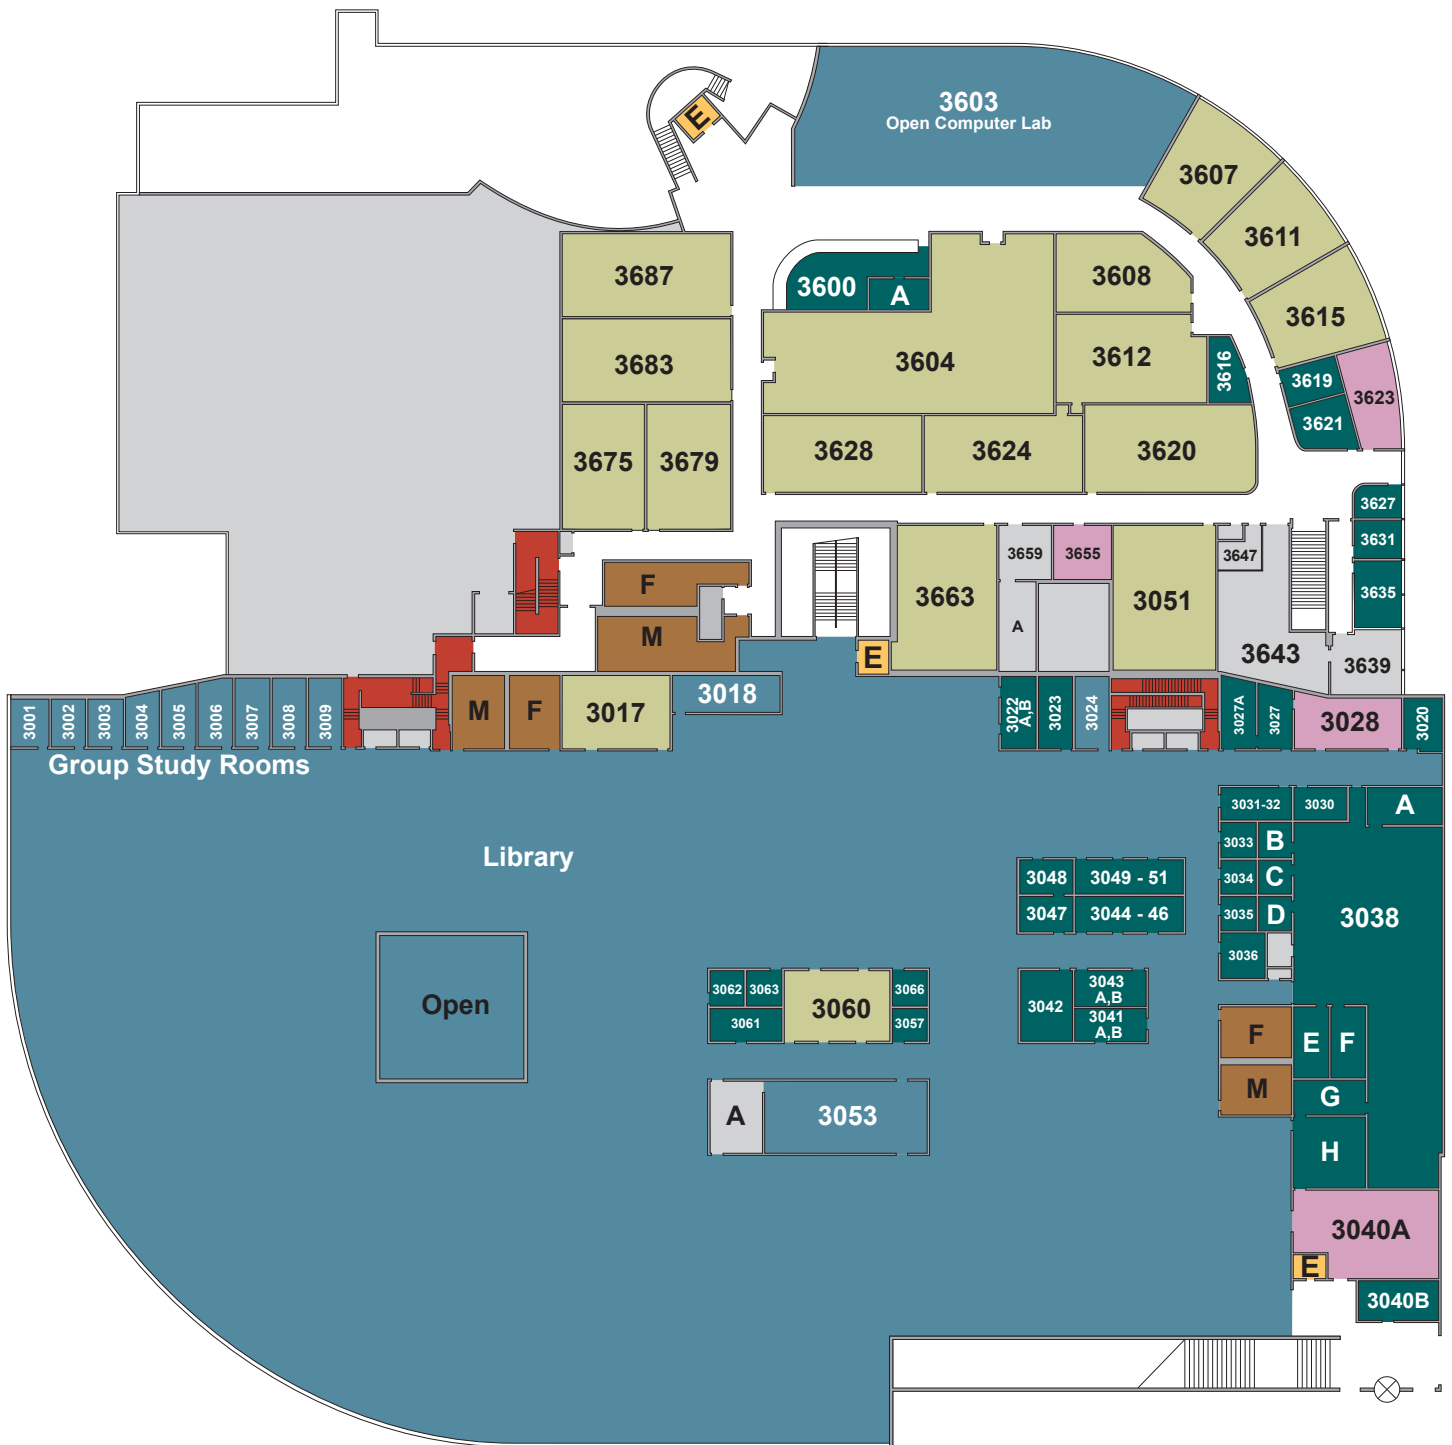

# Student Resource Center Level 1

KEY			
Classroom	Student Service Area	Elevator	Accessible
Office Space	Restroom	Emergency Area	Exit
Meeting Room	Under Construction	Other	

NORTH

# Student Resource Center Level 2

KEY			
Classroom	Student Service Area	Elevator	Accessible
Office Space	Restroom	Emergency Area	Exit
Meeting Room	Under Construction	Other	NORTH

# Student Resource Center Level 3

KEY			
Classroom	Student Service Area	Elevator	Accessible
Office Space	Other	Emergency Area	Revolving Door
Meeting Room	Restroom	Exit	NORTH