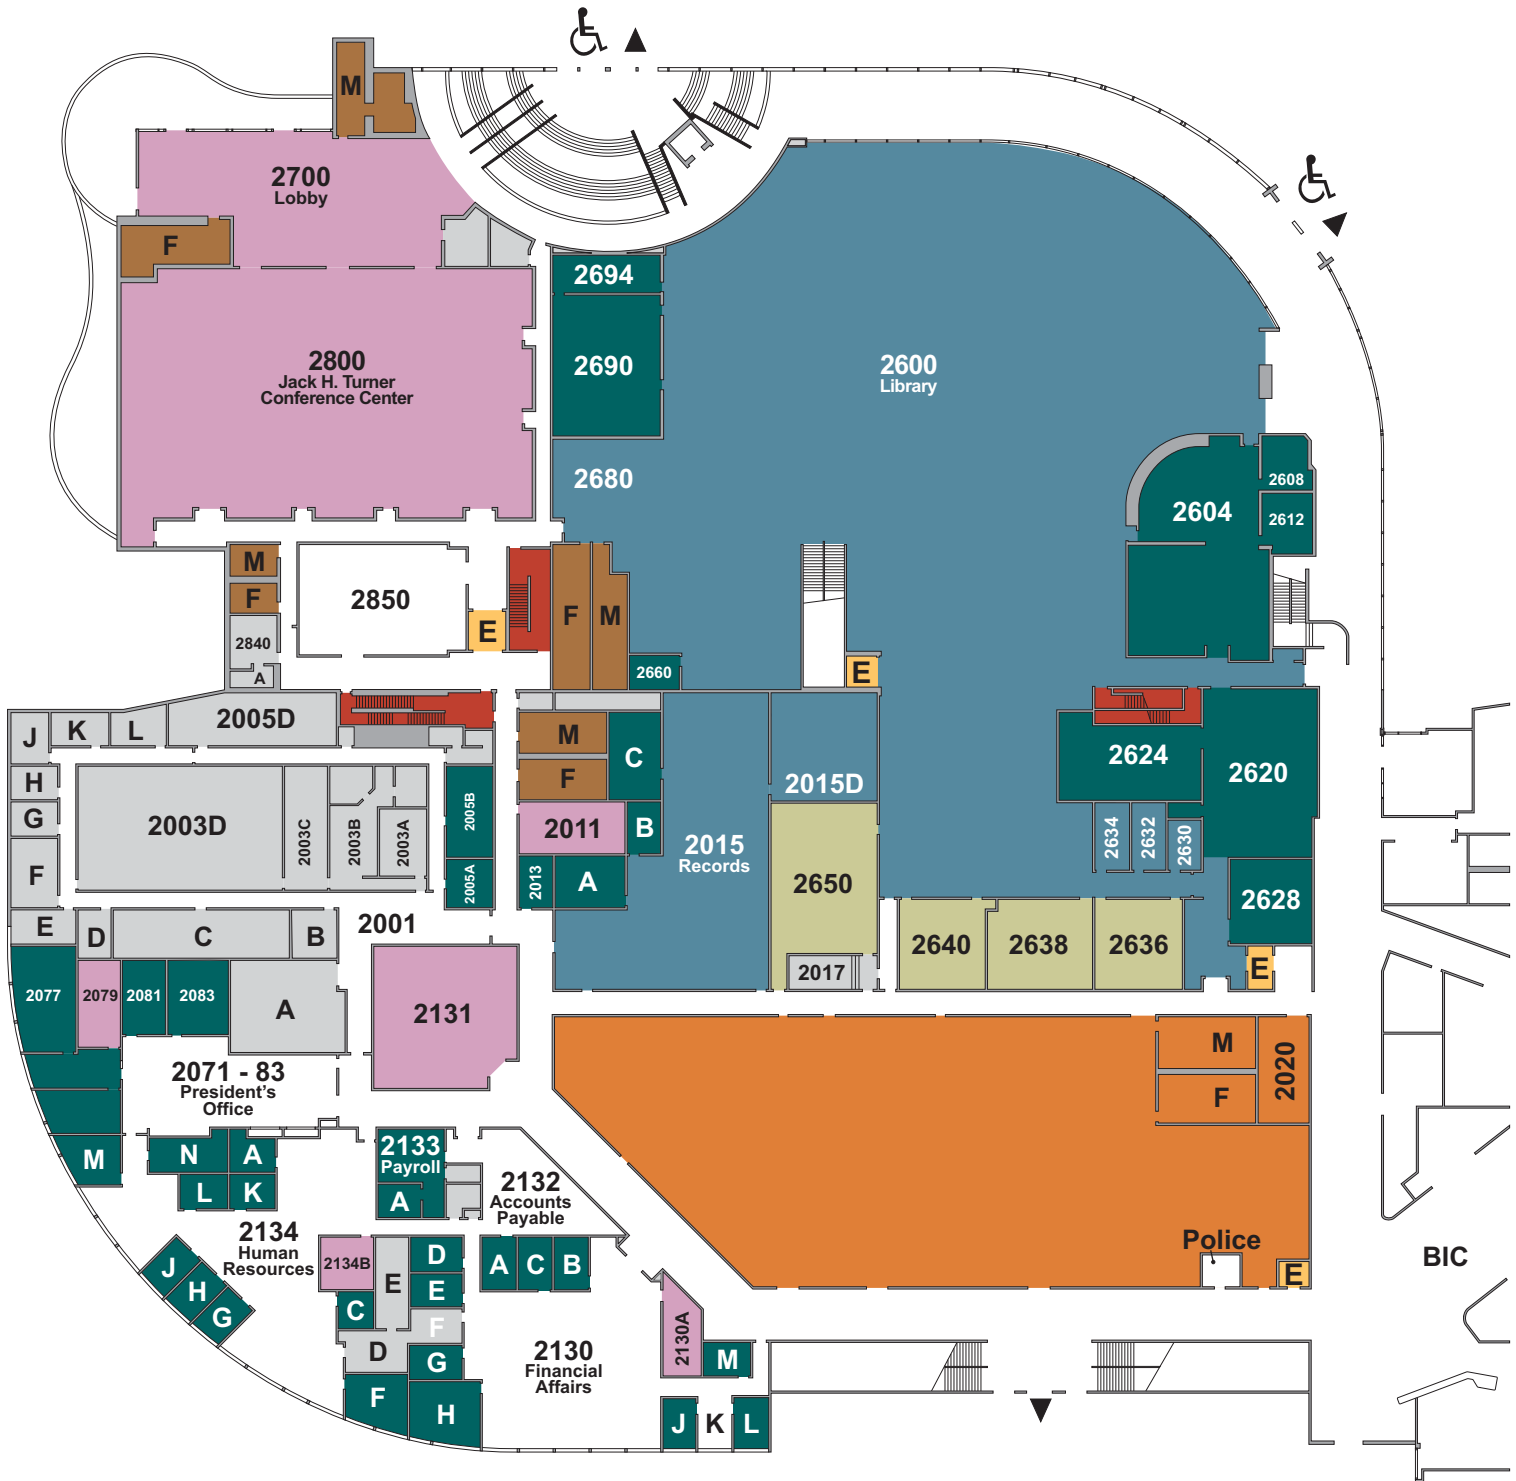

# Student Resource Center Level 1

KEY			
Classroom	Student Service Area	Elevator	Accessible
Office Space	Restroom	Emergency Area	Exit
Meeting Room	Under Construction	Other	

NORTH

# Student Resource Center Level 2

KEY			
Classroom	Student Service Area	Elevator	Accessible
Office Space	Restroom	Emergency Area	Exit
Meeting Room	Under Construction	Other	NORTH

# Student Resource Center Level 3

KEY			
Classroom	Student Service Area	Elevator	Accessible
Office Space	Other	Emergency Area	Revolving Door
Meeting Room	Restroom	Exit	NORTH