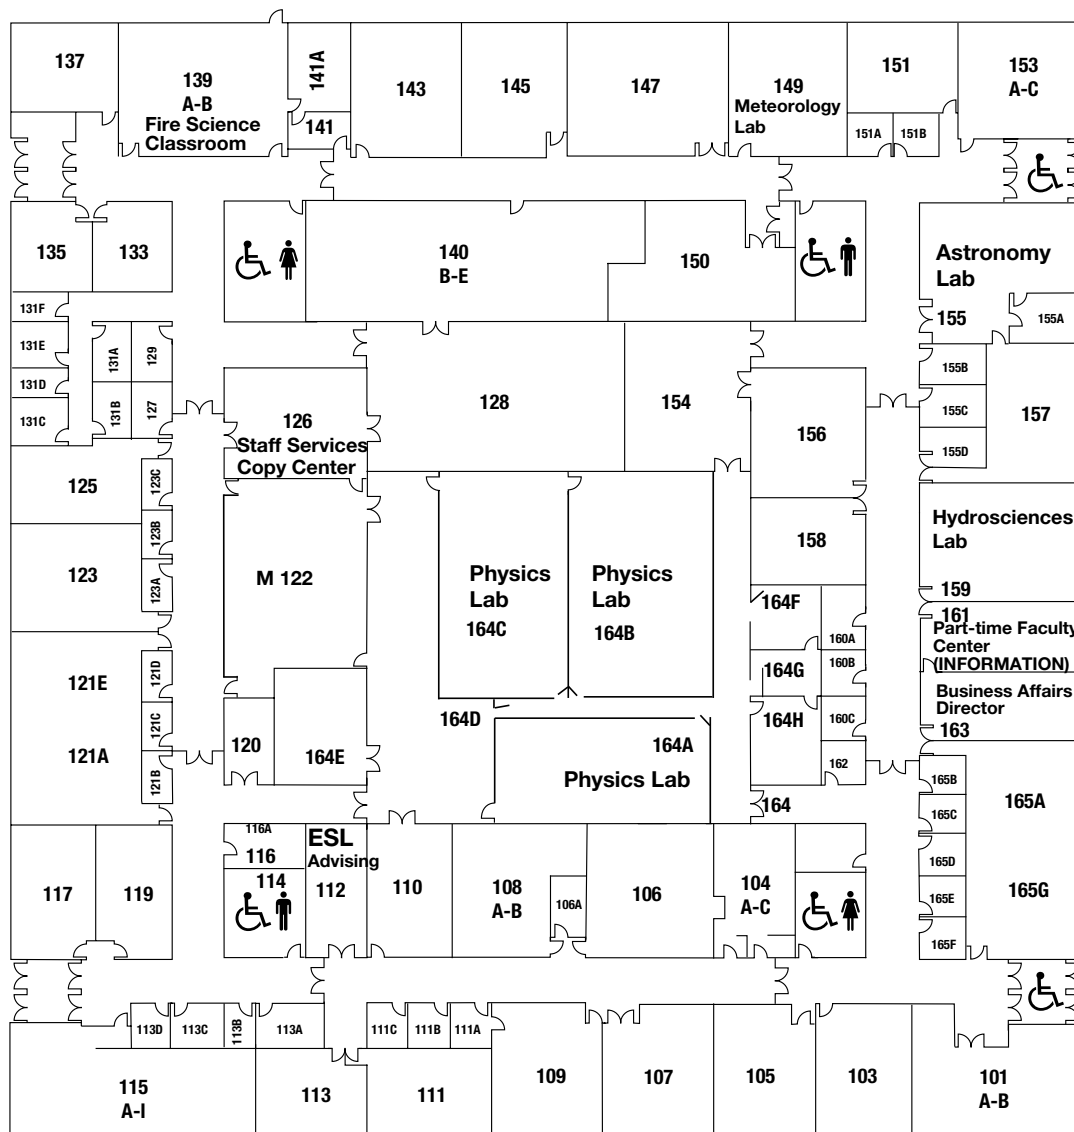

Building M

- KEY**
-  Men's Restroom
  -  Women's Restroom
  -  Exit
  -  Elev. Elevator
  -  Stairs
  -  Disabled Accessible
  -  TDD Phone