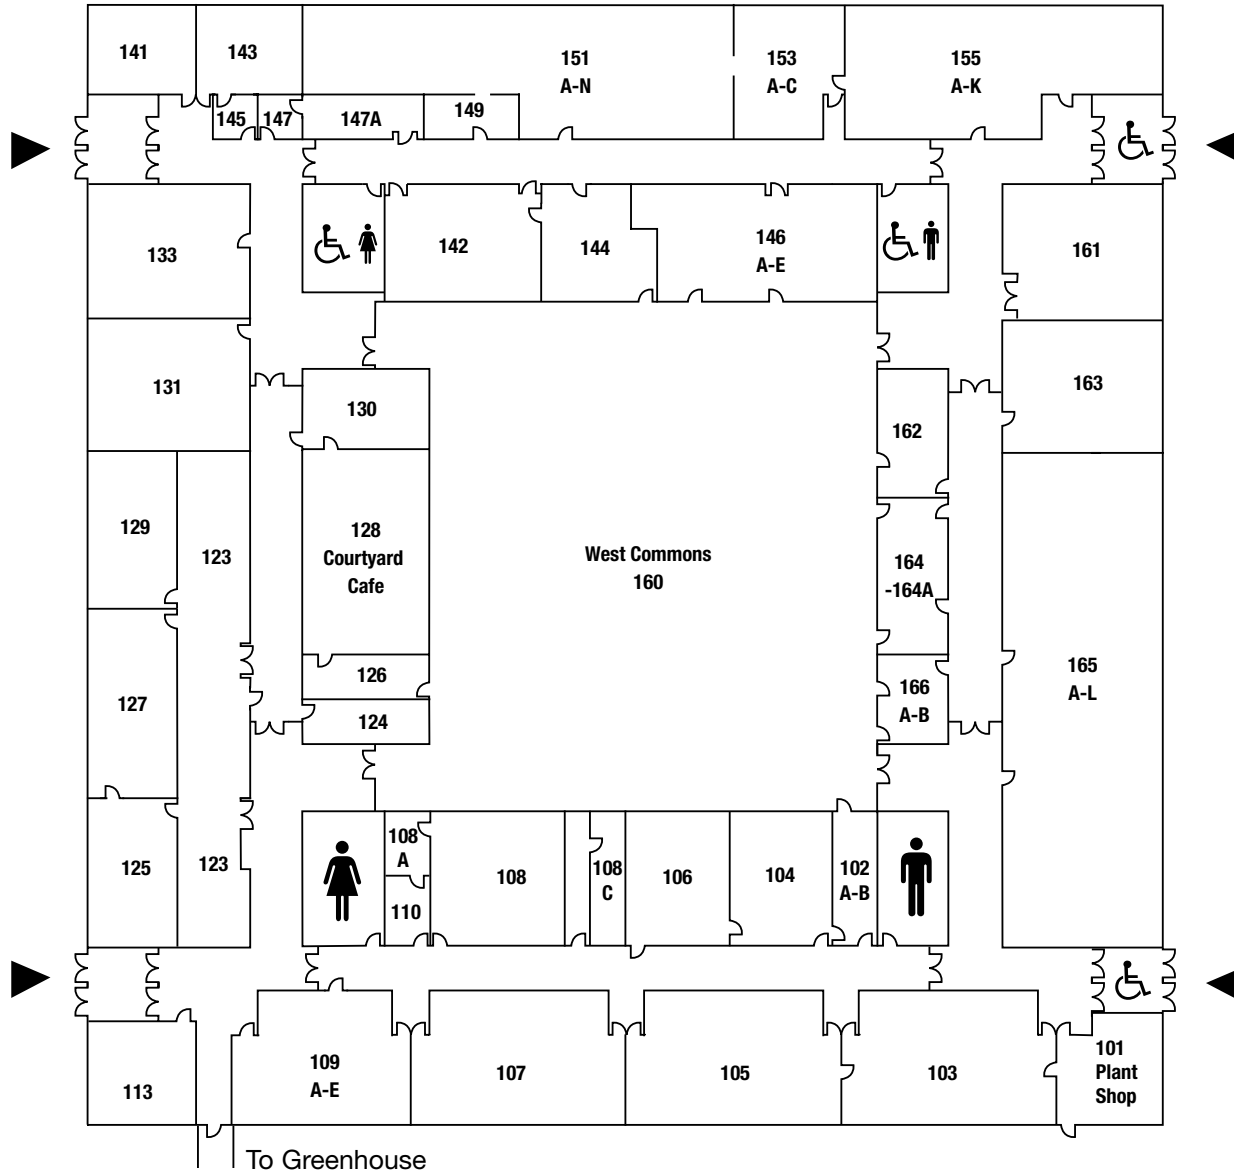

K Building

KEY

-  Men's Restroom
-  Women's Restroom
-  Exit
-  Elevator
-  Stairs
-  Disabled Accessible
-  TDD Phone