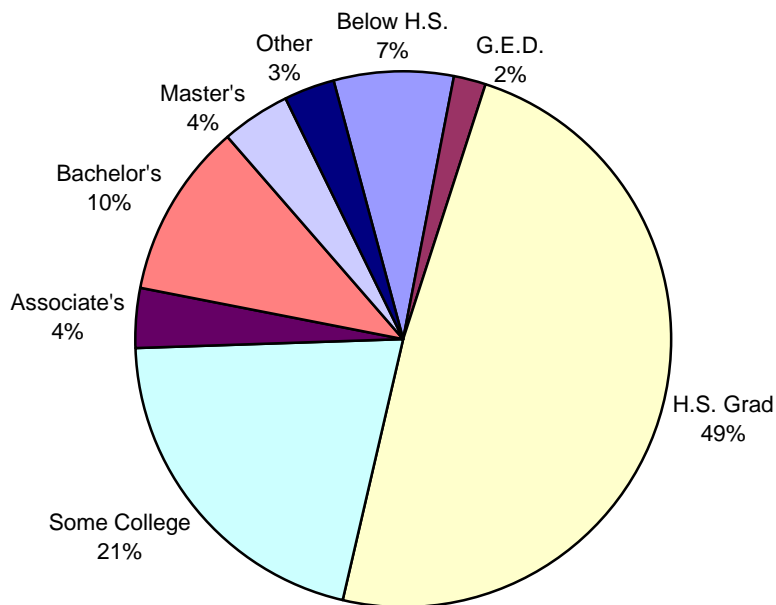

Credit Headcount by Highest Ed Level Fall 10th Day 2004

Below High School	2,115
G.E.D.	604
High School Grad	14,479
Some College	6,124
Associate's Degree	1,110
Bachelor's Degree	3,131
Master's Degree	1,266
Doctorate Degree	151
Not Reported/Other	872

Credit Headcount = 29,852