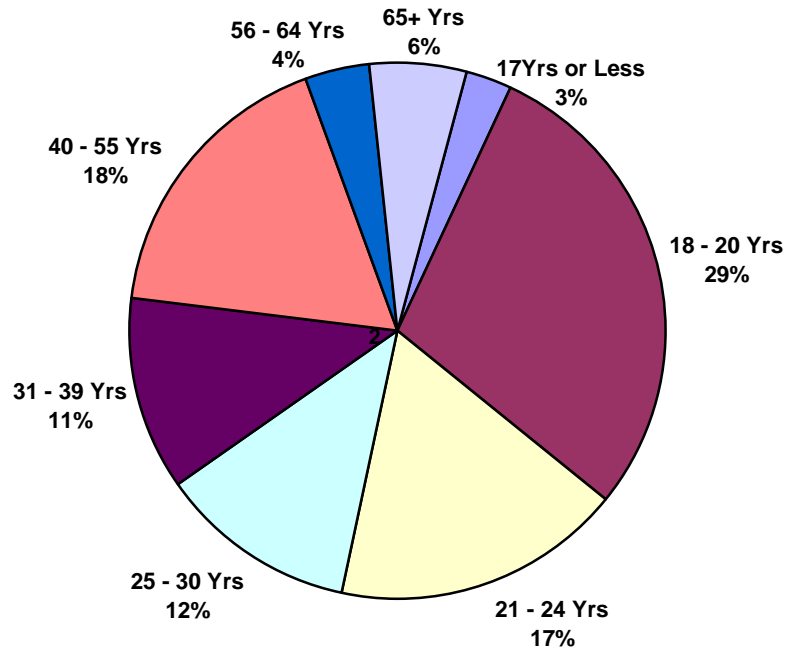

Total Headcount by Age

Fall 10th Day 2004

17 Years or Less	915
18 – 20 Years	9,728
21 – 24 Years	5,874
25 – 30 Years	3,988
31 – 39 Years	3,872
40 – 55 Years	5,904
56 – 64 Years	1,285
65+ Years	1,990
Unknown	176

Total Headcount = 33,732

Mean = 32 Years Median = 25 Years Mode = 19 Years