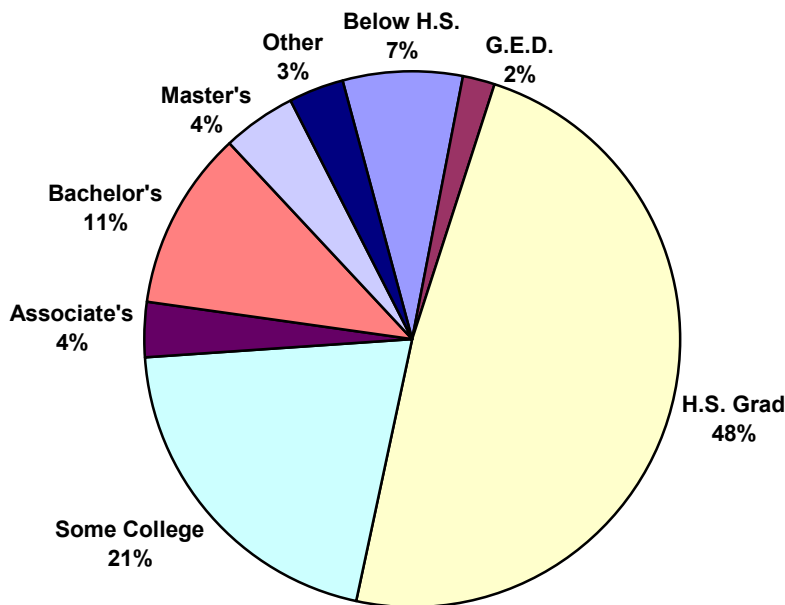

Credit Headcount by Highest Ed Level Fall 10th Day 2003

Below High School	2,199
G.E.D.	593
High School Grad	14,597
Some College	6,185
Associate's Degree	1,079
Bachelor's Degree	3,258
Master's Degree	1,291
Doctorate Degree	136
Not Reported/Other	1,040

Credit Headcount = 30,378