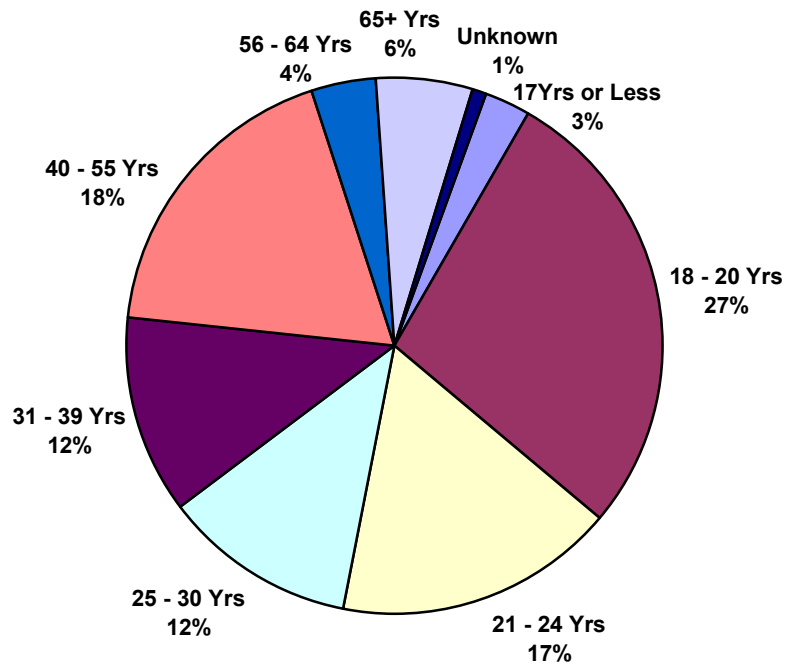

# Total Headcount by Age

## Fall 10th Day 2003

17 Years or Less	949
18 – 20 Years	9,575
21 – 24 Years	5,863
25 – 30 Years	4,001
31 – 39 Years	4,187
40 – 55 Years	6,290
56 – 64 Years	1,397
65+ Years	1,983
Unknown	290

Total Headcount = 34,535

Mean = 32 Years    Median = 25 Years    Mode = 19 Years