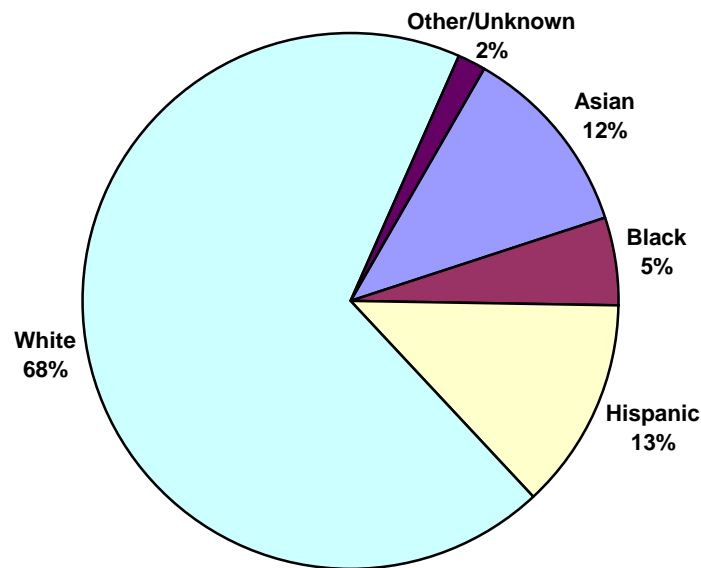

Total Headcount by Ethnicity

Fall 10th Day 2005

American Indian or Alaskan Native	76
Asian or Pacific Islander	3,482
Black, Non-Hispanic	1,611
Hispanic	3,862
White, Non-Hispanic	20,532
Other/Unknown	529