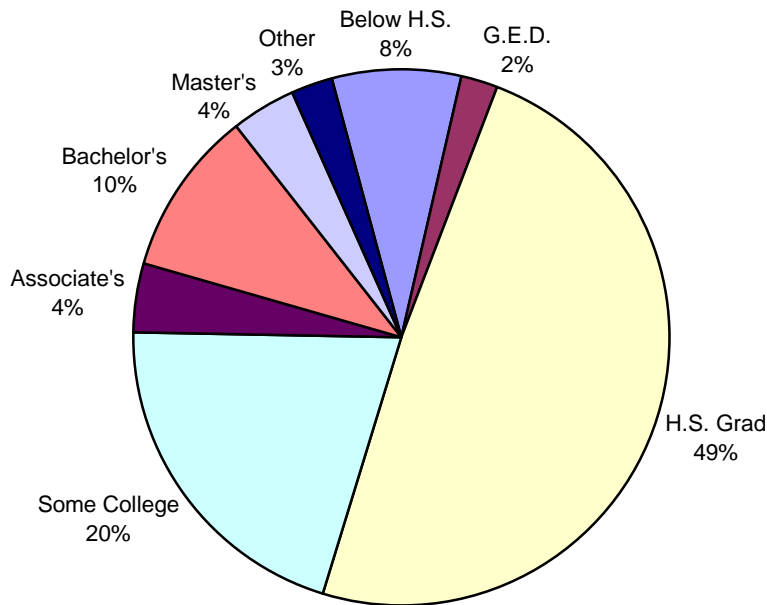

Credit Headcount by Highest Ed Level Fall 10th Day 2005

Below High School	2,100
G.E.D.	576
High School Grad	13,246
Some College	5,552
Associate's Degree	1,090
Bachelor's Degree	2,716
Master's Degree	1,027
Doctorate Degree	116
Not Reported/Other	694

Credit Headcount = 27,117