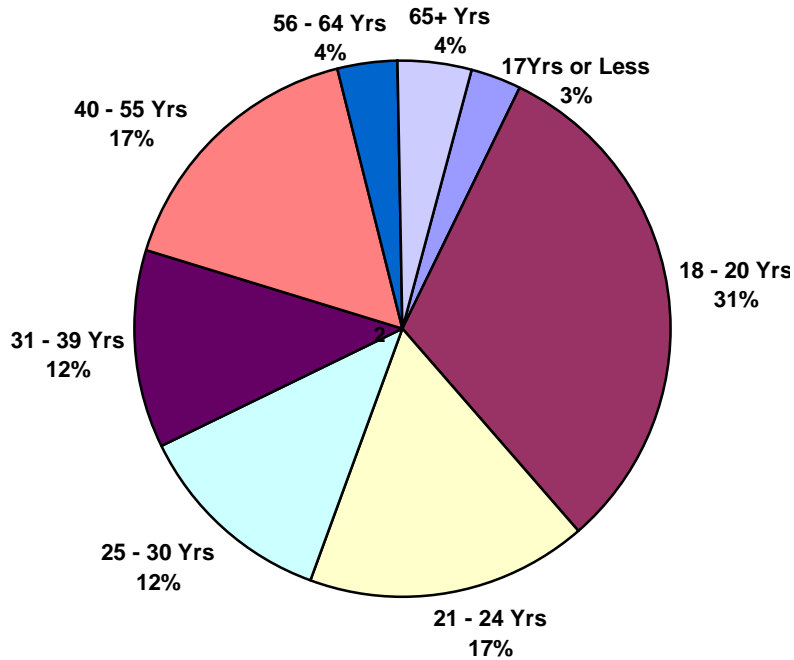

# Total Headcount by Age

## Fall 10th Day 2005

<b>17 Years or Less</b>	<b>916</b>
<b>18 – 20 Years</b>	<b>9,379</b>
<b>21 – 24 Years</b>	<b>5,058</b>
<b>25 – 30 Years</b>	<b>3,681</b>
<b>31 – 39 Years</b>	<b>3,556</b>
<b>40 – 55 Years</b>	<b>4,957</b>
<b>56 – 64 Years</b>	<b>1,099</b>
<b>65+ Years</b>	<b>1,291</b>
<b>Unknown</b>	<b>155</b>

**Total Headcount = 30,092**

**Mean = 31 Years    Median = 24 Years    Mode = 19 Years**