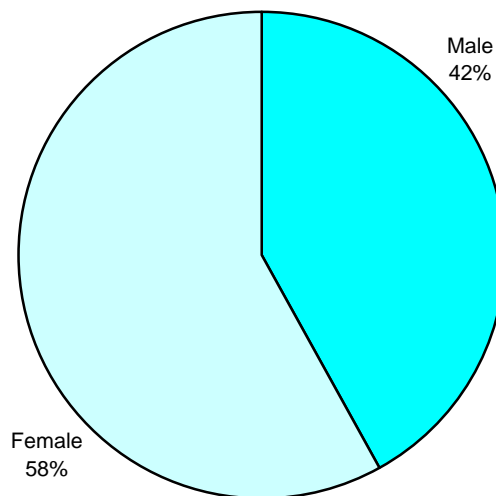

Total Headcount by Gender

Fall 10th Day 2004

Total Headcount = 33,732

Male Students = 14,151 (42%)

Female Students = 19,581 (58%)

Credit Headcount = 33,732