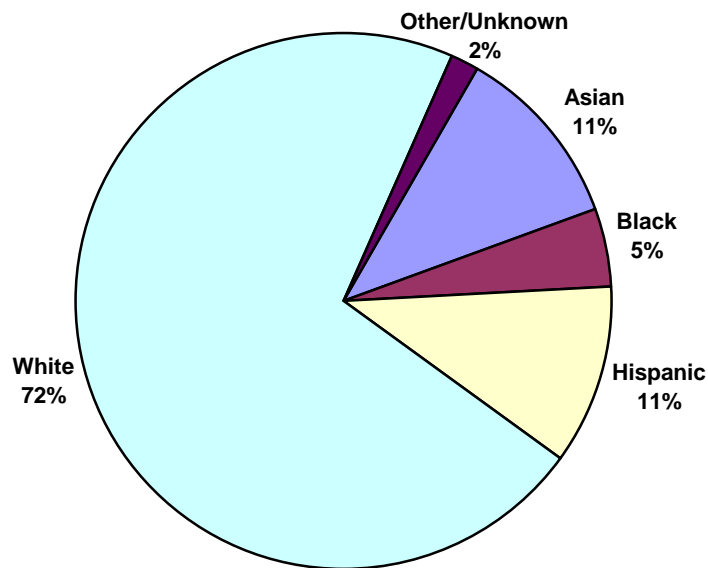

# Total Headcount by Ethnicity

## Fall 10th Day 2004

<b>American Indian or Alaskan Native</b>	<b>86</b>
<b>Asian or Pacific Islander</b>	<b>3,711</b>
<b>Black, Non-Hispanic</b>	<b>1,630</b>
<b>Hispanic</b>	<b>3,601</b>
<b>White, Non-Hispanic</b>	<b>24,150</b>
<b>Other/Unknown</b>	<b>554</b>