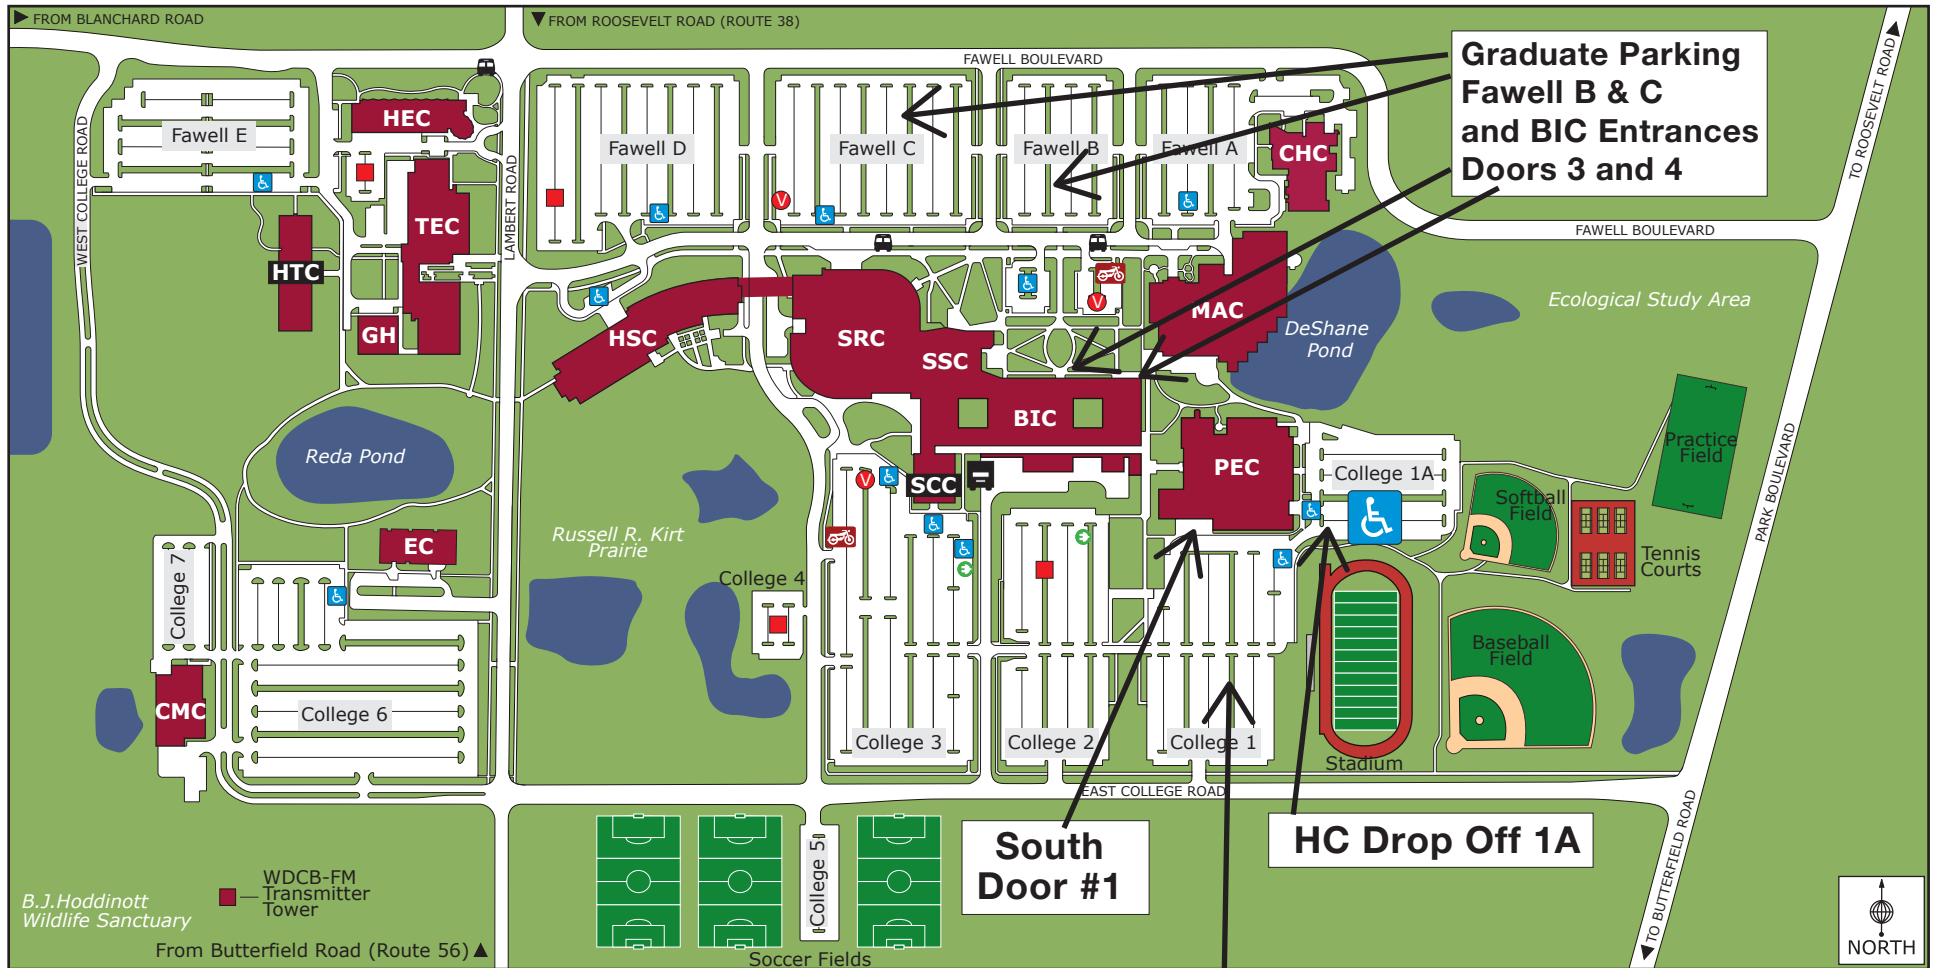

2018 High School Graduation Map (Parking, Entrances and Drop-off Locations)

425 Fawell Boulevard
Glen Ellyn, Illinois
60137-6599
(630) 942-2800
www.cod.edu

GENERAL PARKING for GRADUATIONS:
College Road Lots: College 1, College 2, and College 3

NEW MAIN ENTRANCE:
Physical Education Center South Door 1

HANDICAP (HC) DROP-OFF AREA and Handicap Parking in College 1A

GRADUATES PARK off Fawell Blvd. in Parking Lots Fawell B & C
Graduates Enter BIC Building from Doors 3 & 4
Parents met Graduates after Ceremonies in MAC Courtyard (North Side of PE Ctr.) or at agreed vehicle location.

Parking

- Accessible
- Bus Stop
- Employee
- Guest/30-Minute
- Motorcycle
- Shipping and Receiving
- Electric Car Charging Station