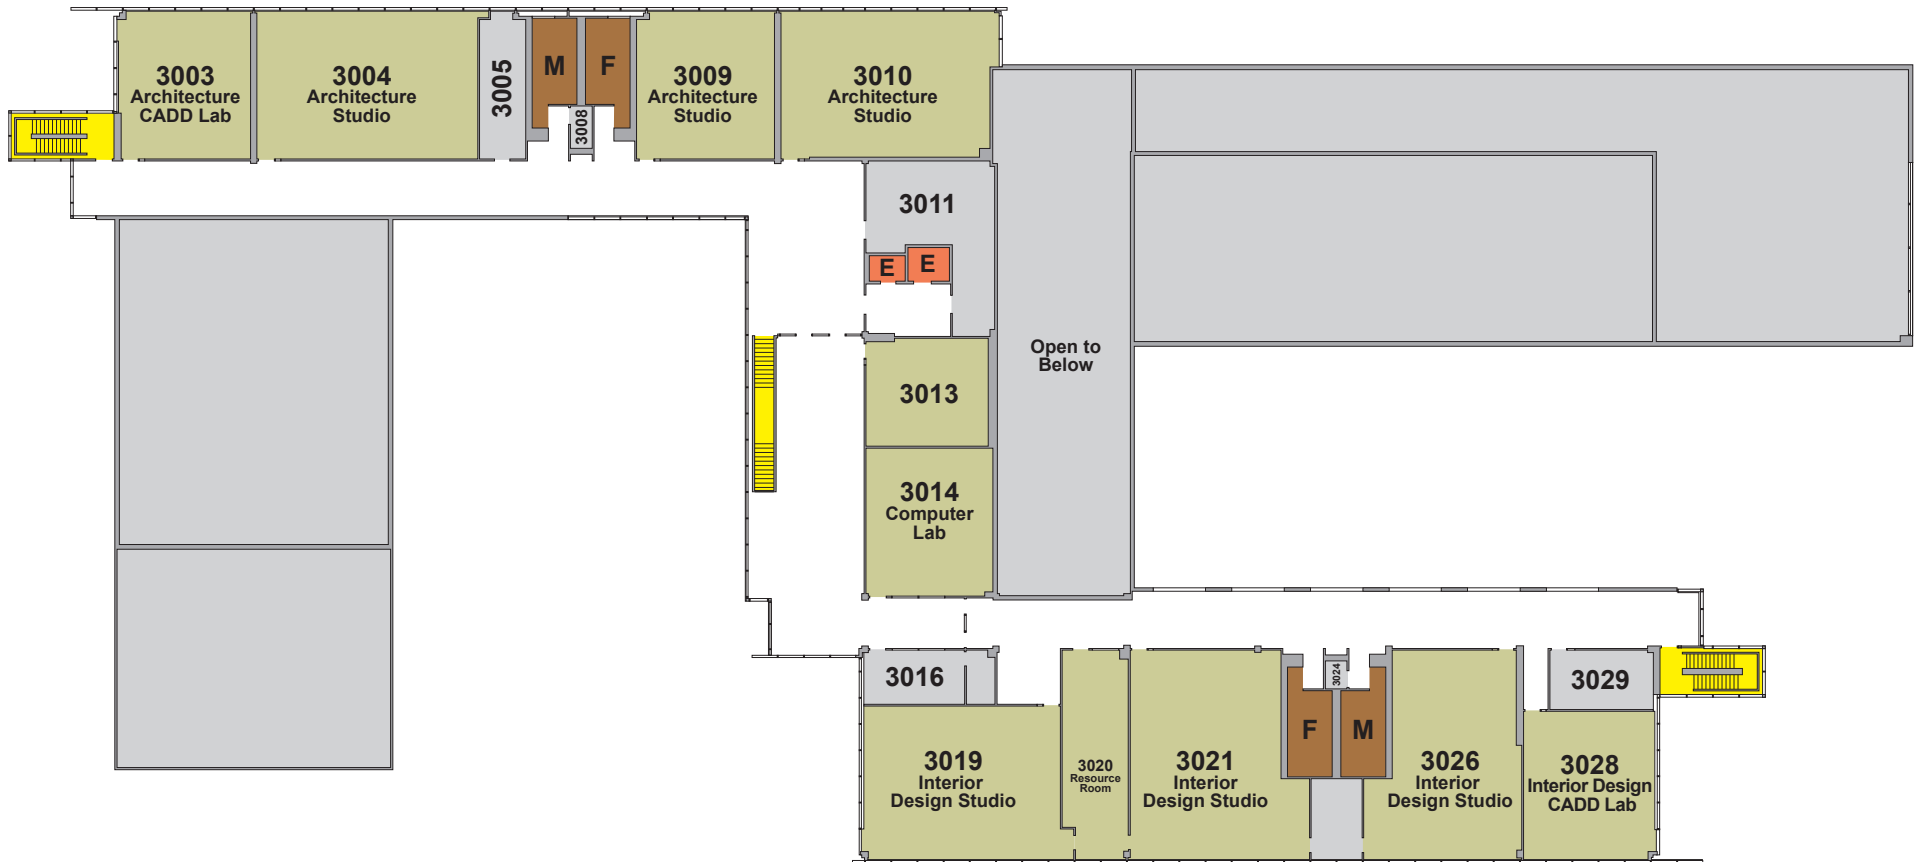

Technical Education Center Level 0

KEY

| | | |
|--------------|------------------|----------|
| Classroom | Plants Plus Shop | Elevator |
| Office Space | Restroom | Stair |
| Meeting Room | Other | NORTH |

Technical Education Center Level 1

| KEY | | |
|--|--|--|
|  Classroom |  Plants Plus Shop |  Elevator |
|  Office Space |  Restroom |  Stair |
|  Meeting Room |  Other | NORTH  |

Technical Education Center Level 2

| KEY | | | | | |
|-----|--------------|--|------------------|-------|----------|
| | Classroom | | Plants Plus Shop | | Elevator |
| | Office Space | | Restroom | | Stair |
| | Meeting Room | | Other | NORTH | |

Technical Education Center Level 3

| KEY | | | | | |
|-----|--------------|--|------------------|-------|----------|
| | Classroom | | Plants Plus Shop | | Elevator |
| | Office Space | | Restroom | | Stair |
| | Meeting Room | | Other | NORTH | |