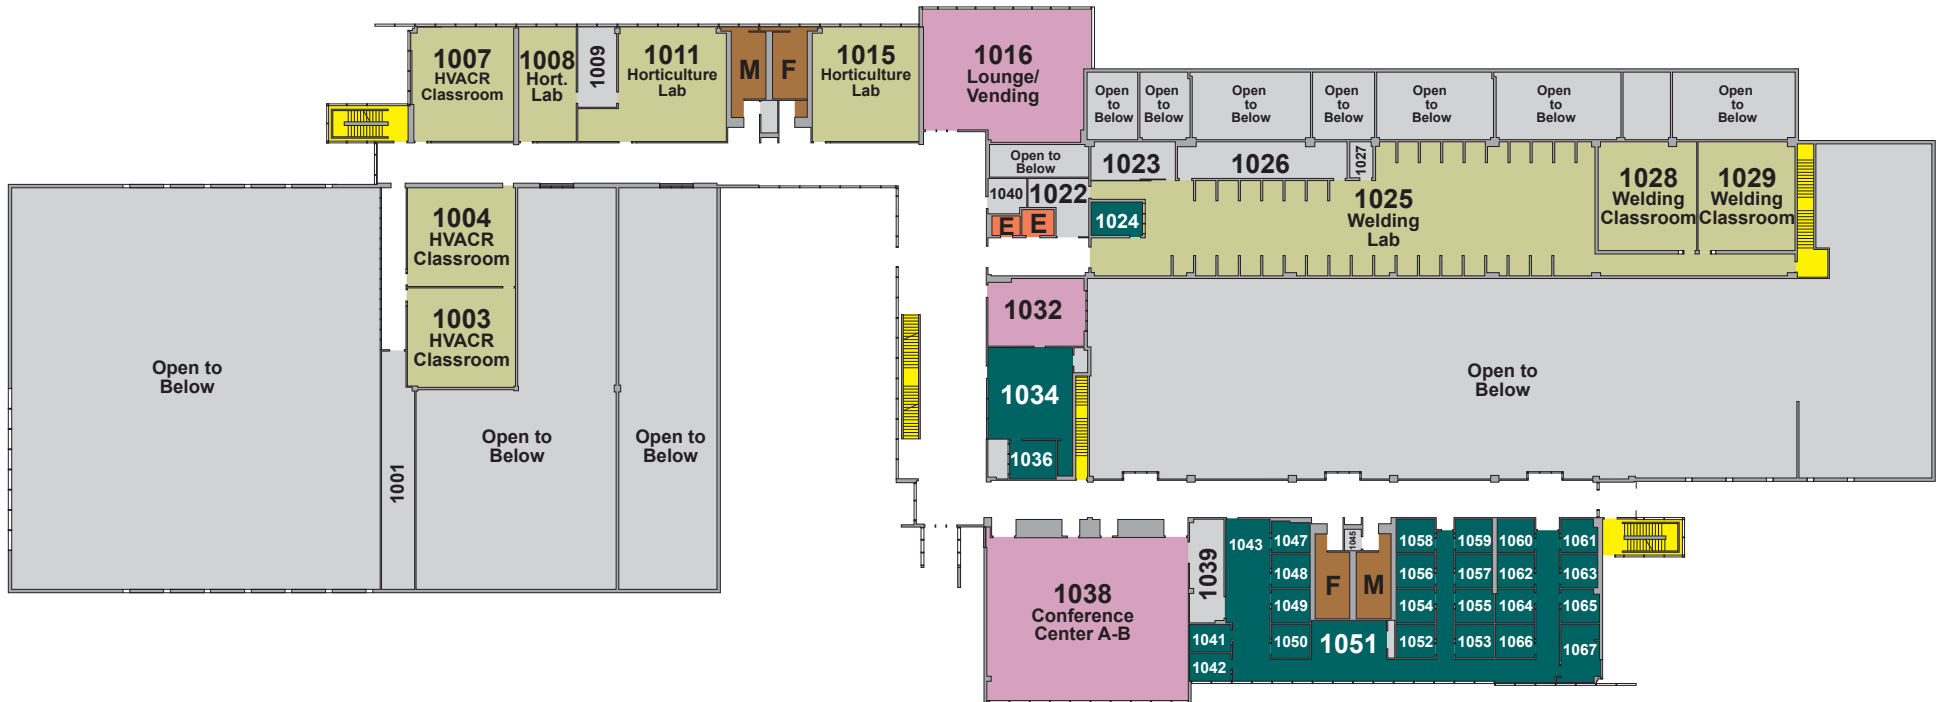

Technical Education Center Level 0

KEY

| | | |
|--------------|------------------|----------|
| Classroom | Plants Plus Shop | Elevator |
| Office Space | Restroom | Stair |
| Meeting Room | Other | NORTH |

Technical Education Center Level 1

| KEY | | |
|--|--|--|
|  Classroom |  Plants Plus Shop |  Elevator |
|  Office Space |  Restroom |  Stair |
|  Meeting Room |  Other | NORTH  |

Technical Education Center Level 2

| KEY | | | | | |
|-----|--------------|--|------------------|-------|----------|
| | Classroom | | Plants Plus Shop | | Elevator |
| | Office Space | | Restroom | | Stair |
| | Meeting Room | | Other | NORTH | |

Technical Education Center Level 3

| KEY | | | | | |
|-----|--------------|--|------------------|-------|----------|
| | Classroom | | Plants Plus Shop | | Elevator |
| | Office Space | | Restroom | | Stair |
| | Meeting Room | | Other | NORTH | |