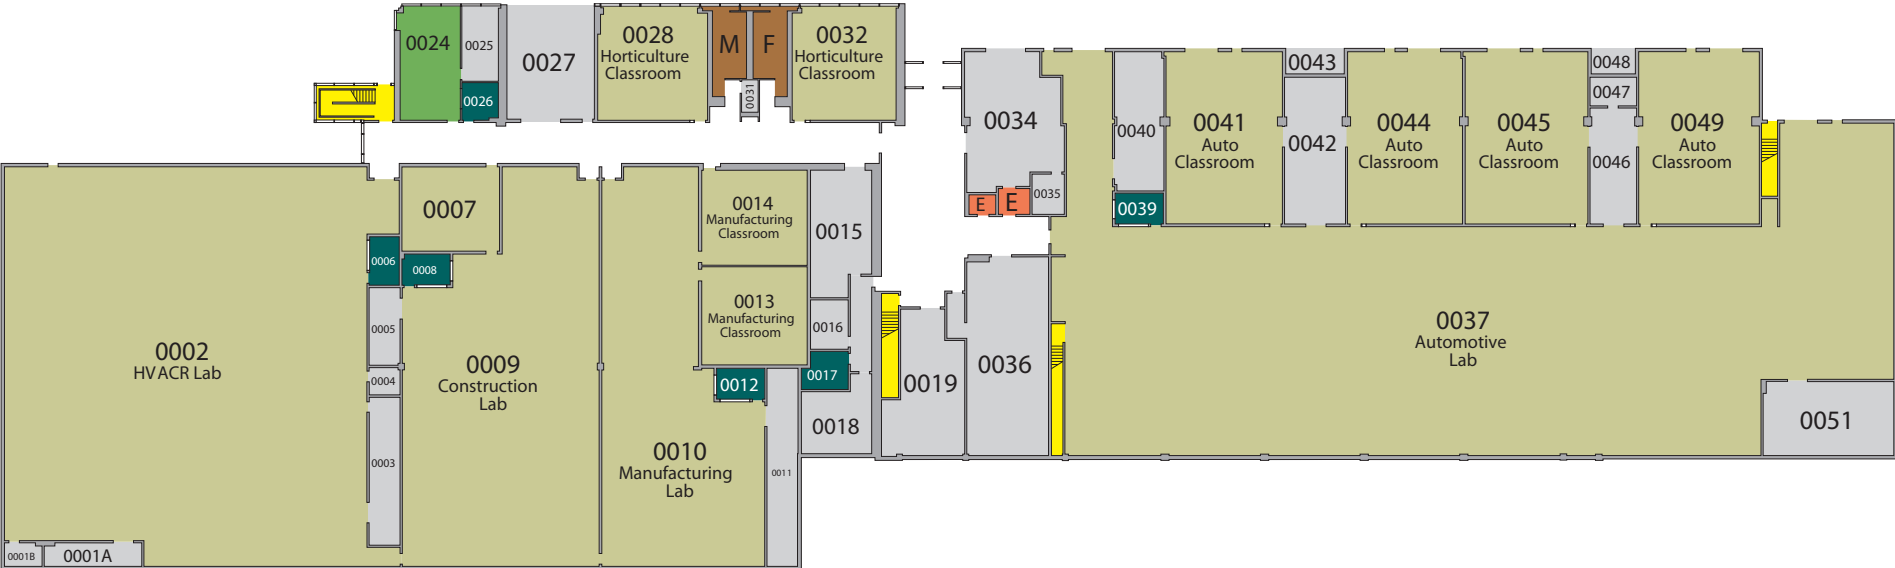

Technical Education Center Level 0

KEY

| | | |
|--------------|------------------|----------|
| Classroom | Plants Plus Shop | Elevator |
| Office Space | Restroom | Stair |
| Meeting Room | Other | NORTH |

Technical Education Center Level 1

| KEY | | |
|--|--|--|
|  Classroom |  Plants Plus Shop |  Elevator |
|  Office Space |  Restroom |  Stair |
|  Meeting Room |  Other | NORTH  |

Technical Education Center Level 2

| KEY | | | | | |
|-----|--------------|--|------------------|-------|----------|
| | Classroom | | Plants Plus Shop | | Elevator |
| | Office Space | | Restroom | | Stair |
| | Meeting Room | | Other | NORTH | |

Technical Education Center Level 3

| KEY | | | | | |
|-----|--------------|--|------------------|-------|----------|
| | Classroom | | Plants Plus Shop | | Elevator |
| | Office Space | | Restroom | | Stair |
| | Meeting Room | | Other | NORTH | |