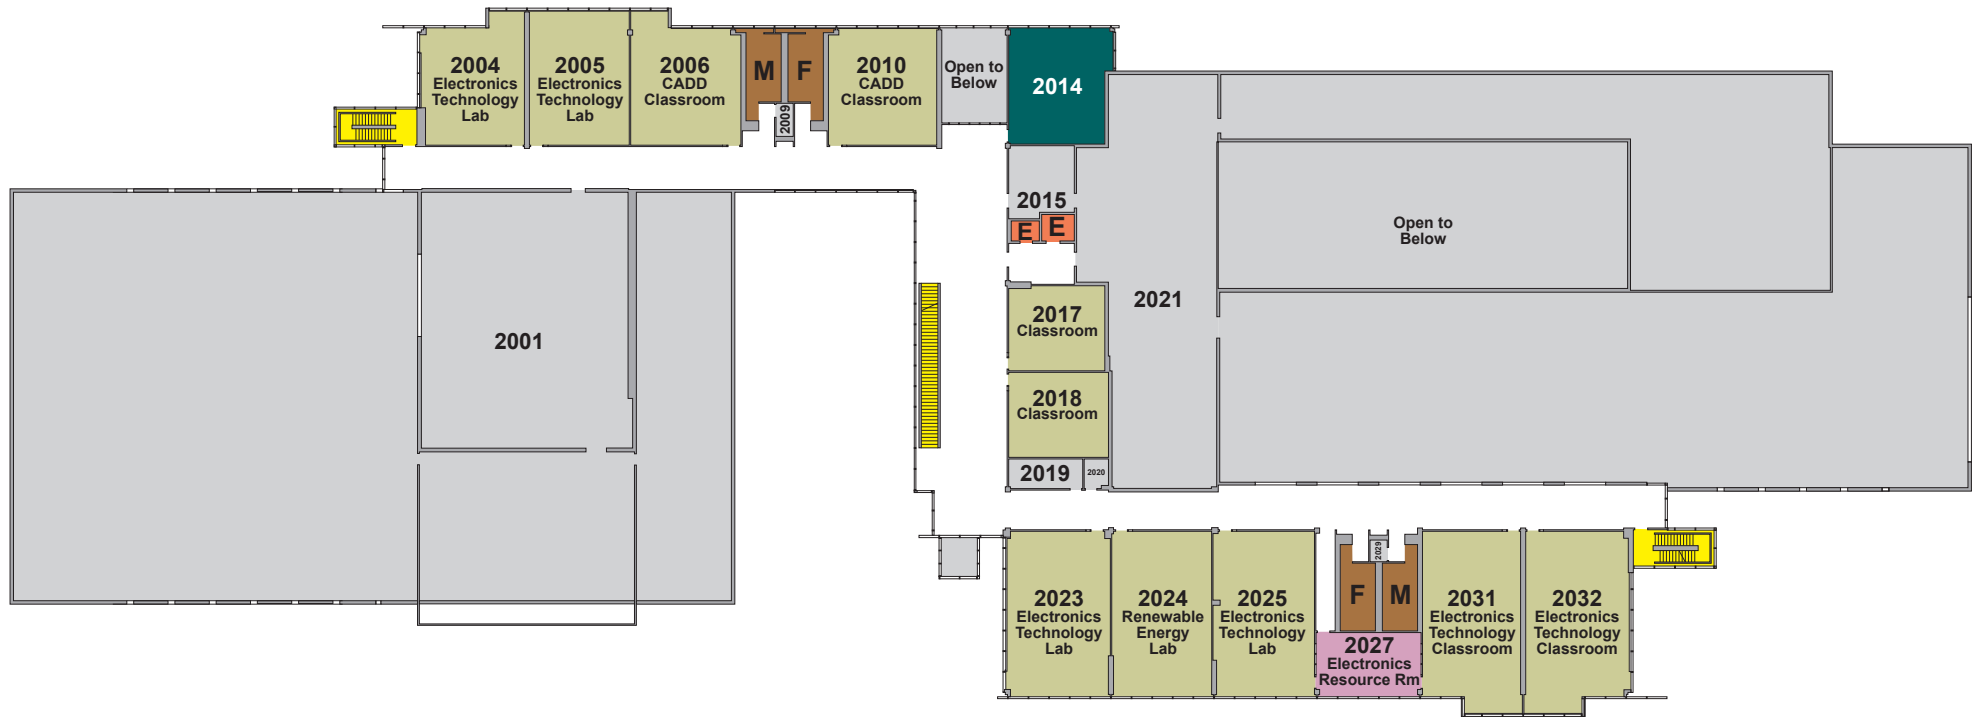

Technical Education Center Level 0

KEY

| | | |
|--------------|------------------|----------|
| Classroom | Plants Plus Shop | Elevator |
| Office Space | Restroom | Stair |
| Meeting Room | Other | NORTH |

Technical Education Center Level 1

| KEY | | |
|--|--|--|
|  Classroom |  Plants Plus Shop |  Elevator |
|  Office Space |  Restroom |  Stair |
|  Meeting Room |  Other | NORTH  |

Technical Education Center Level 2

| KEY | | | | | |
|-----|--------------|--|------------------|-------|----------|
| | Classroom | | Plants Plus Shop | | Elevator |
| | Office Space | | Restroom | | Stair |
| | Meeting Room | | Other | NORTH | |

Technical Education Center Level 3

| KEY | | | | | |
|-----|--------------|--|------------------|-------|----------|
| | Classroom | | Plants Plus Shop | | Elevator |
| | Office Space | | Restroom | | Stair |
| | Meeting Room | | Other | NORTH | |