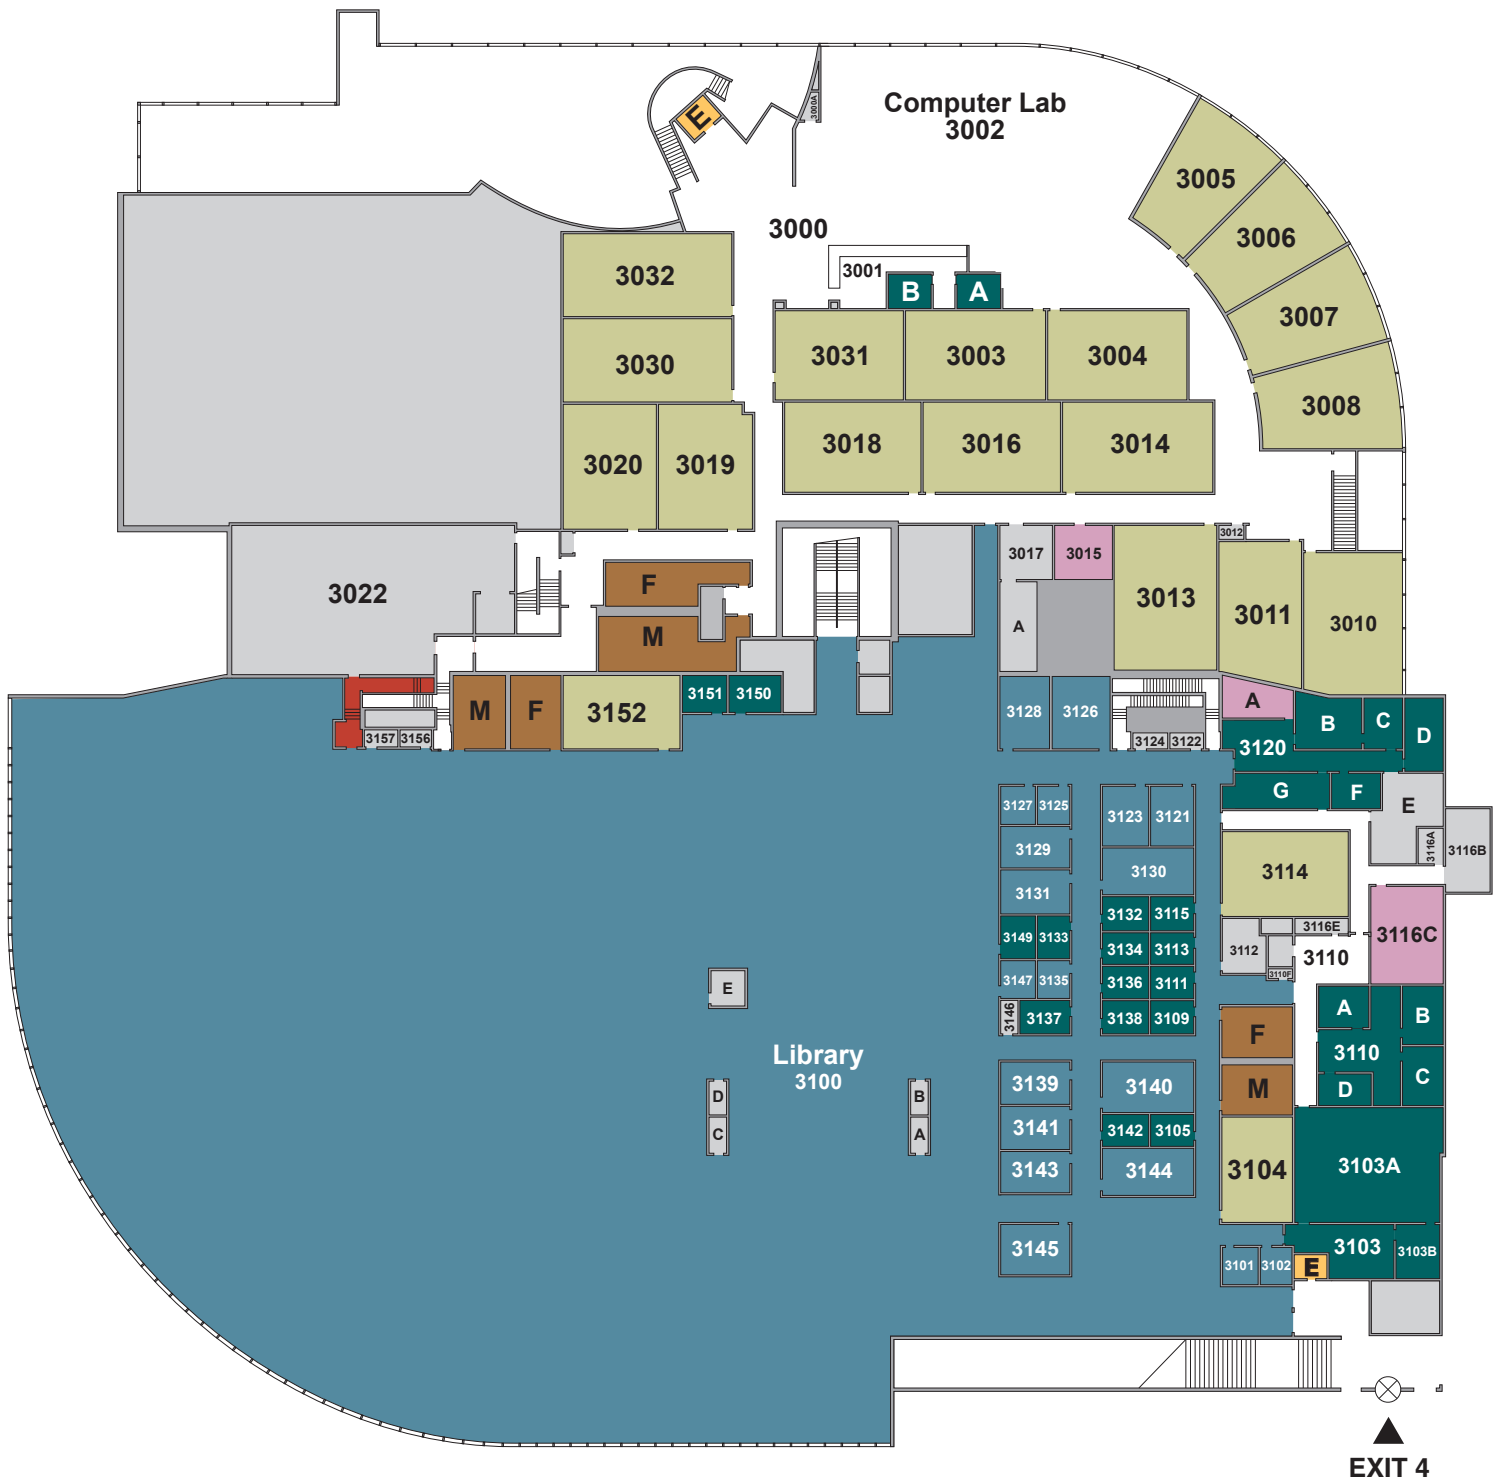

Student Resource Center Level 2

KEY			
Classroom	Student Service Area	Elevator	Accessible
Office Space	Restroom	Emergency Area	
Meeting Room	Under Construction	Other	

NORTH

Student Resource Center Level 3

KEY			
Classroom	Student Service Area	Elevator	Accessible
Office Space	Restroom	Emergency Area	Exit
Meeting Room	Other		NORTH