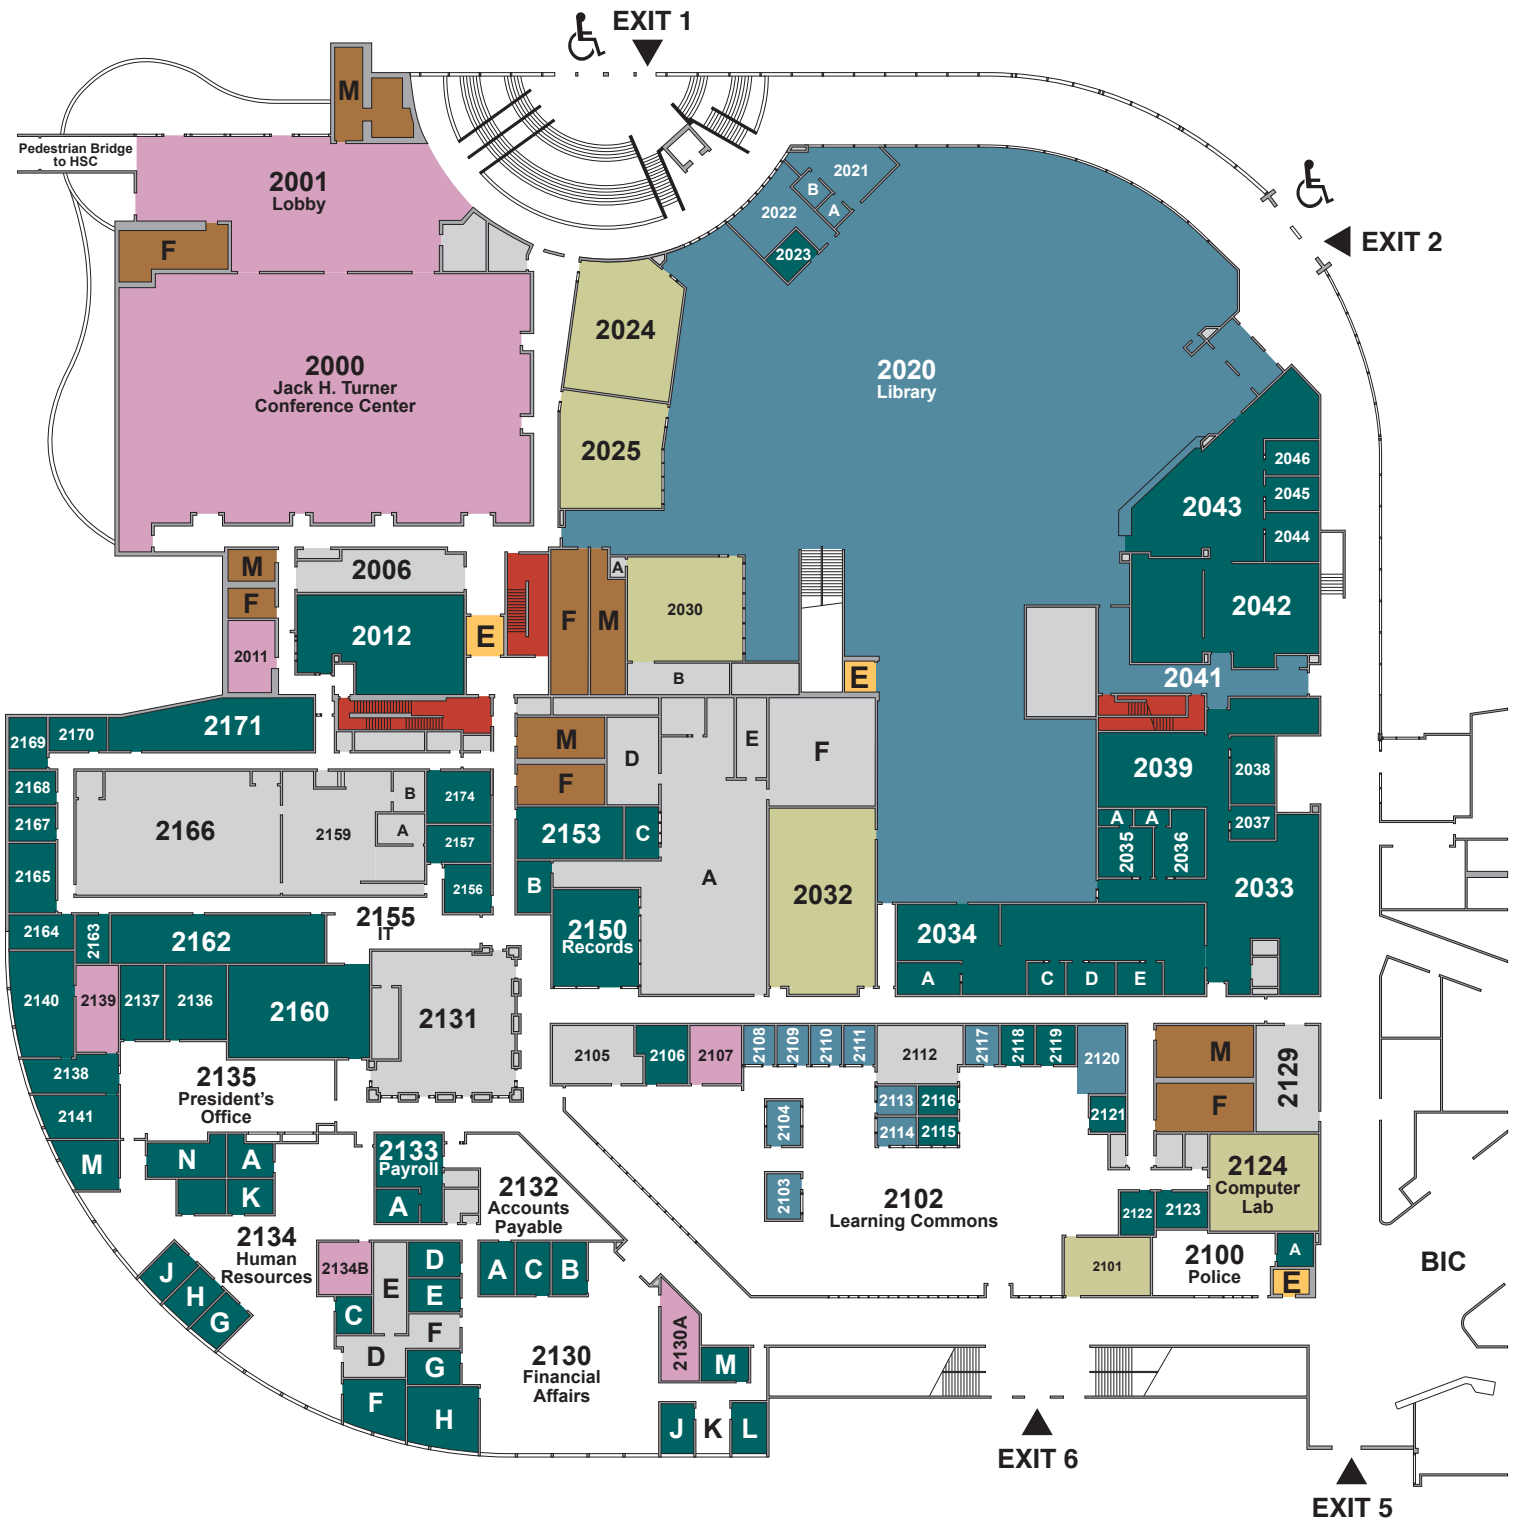

Student Resource Center Level 2

KEY			
Classroom	Student Service Area	Elevator	Accessible
Office Space	Restroom	Emergency Area	
Meeting Room	Under Construction	Other	

NORTH

Student Resource Center Level 3

KEY			
Classroom	Student Service Area	Elevator	Accessible
Office Space	Restroom	Emergency Area	Exit
Meeting Room	Other		NORTH