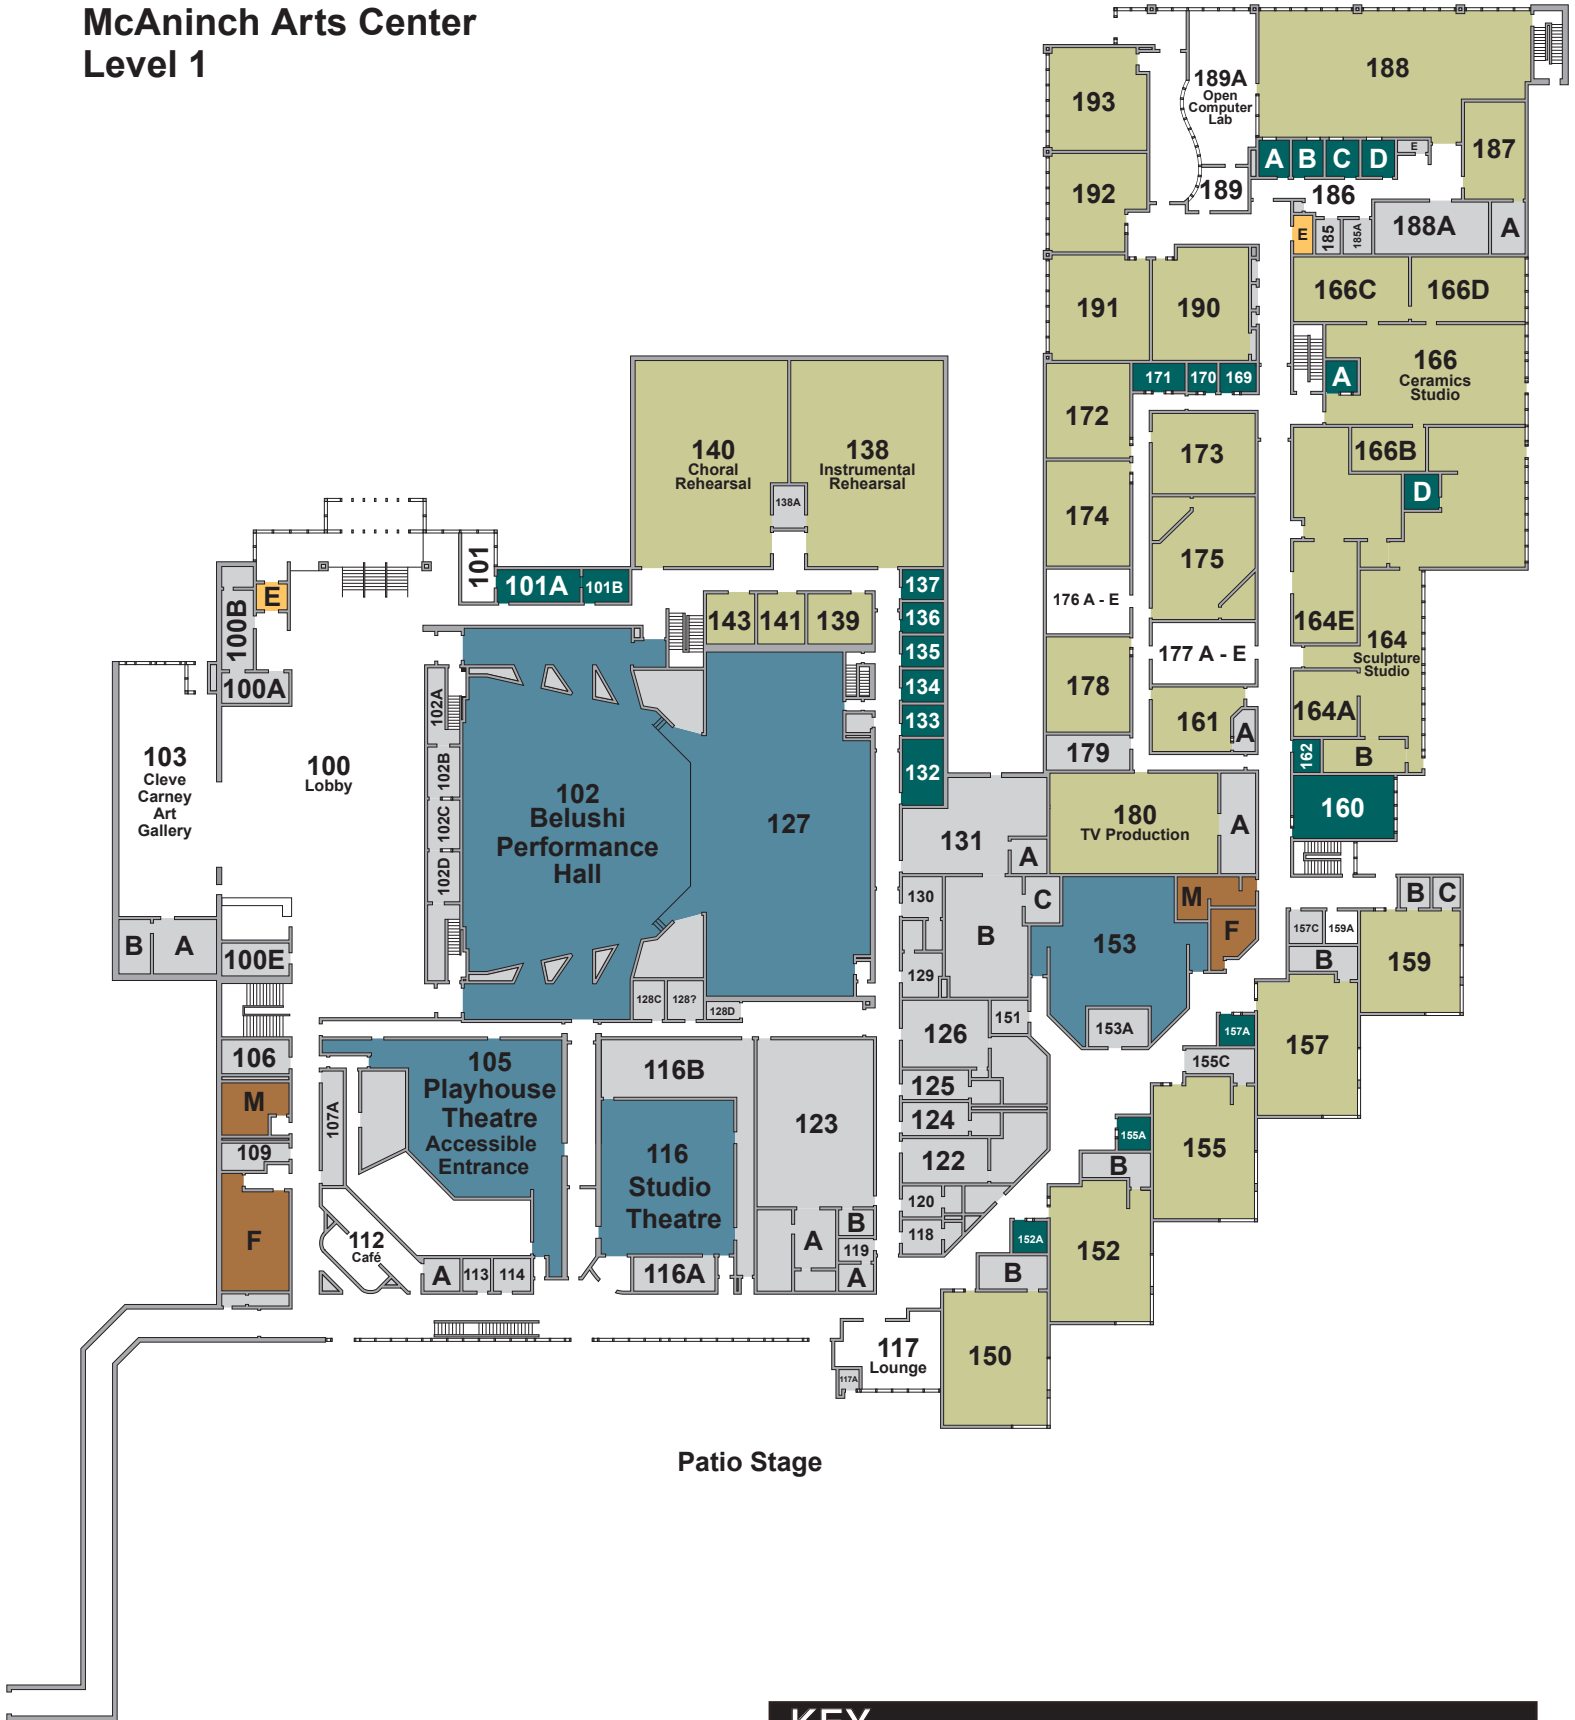

McAninch Arts Center Level 1

Patio Stage

KEY					
	Classroom		Performance Area		Other
	Office Space		Restroom		
	Meeting Room		Elevator		
					NORTH

McAninch Arts Center Level 2

KEY					
	Classroom		Performance Area		Other
	Office Space		Restroom		
	Meeting Room		Elevator		
					NORTH