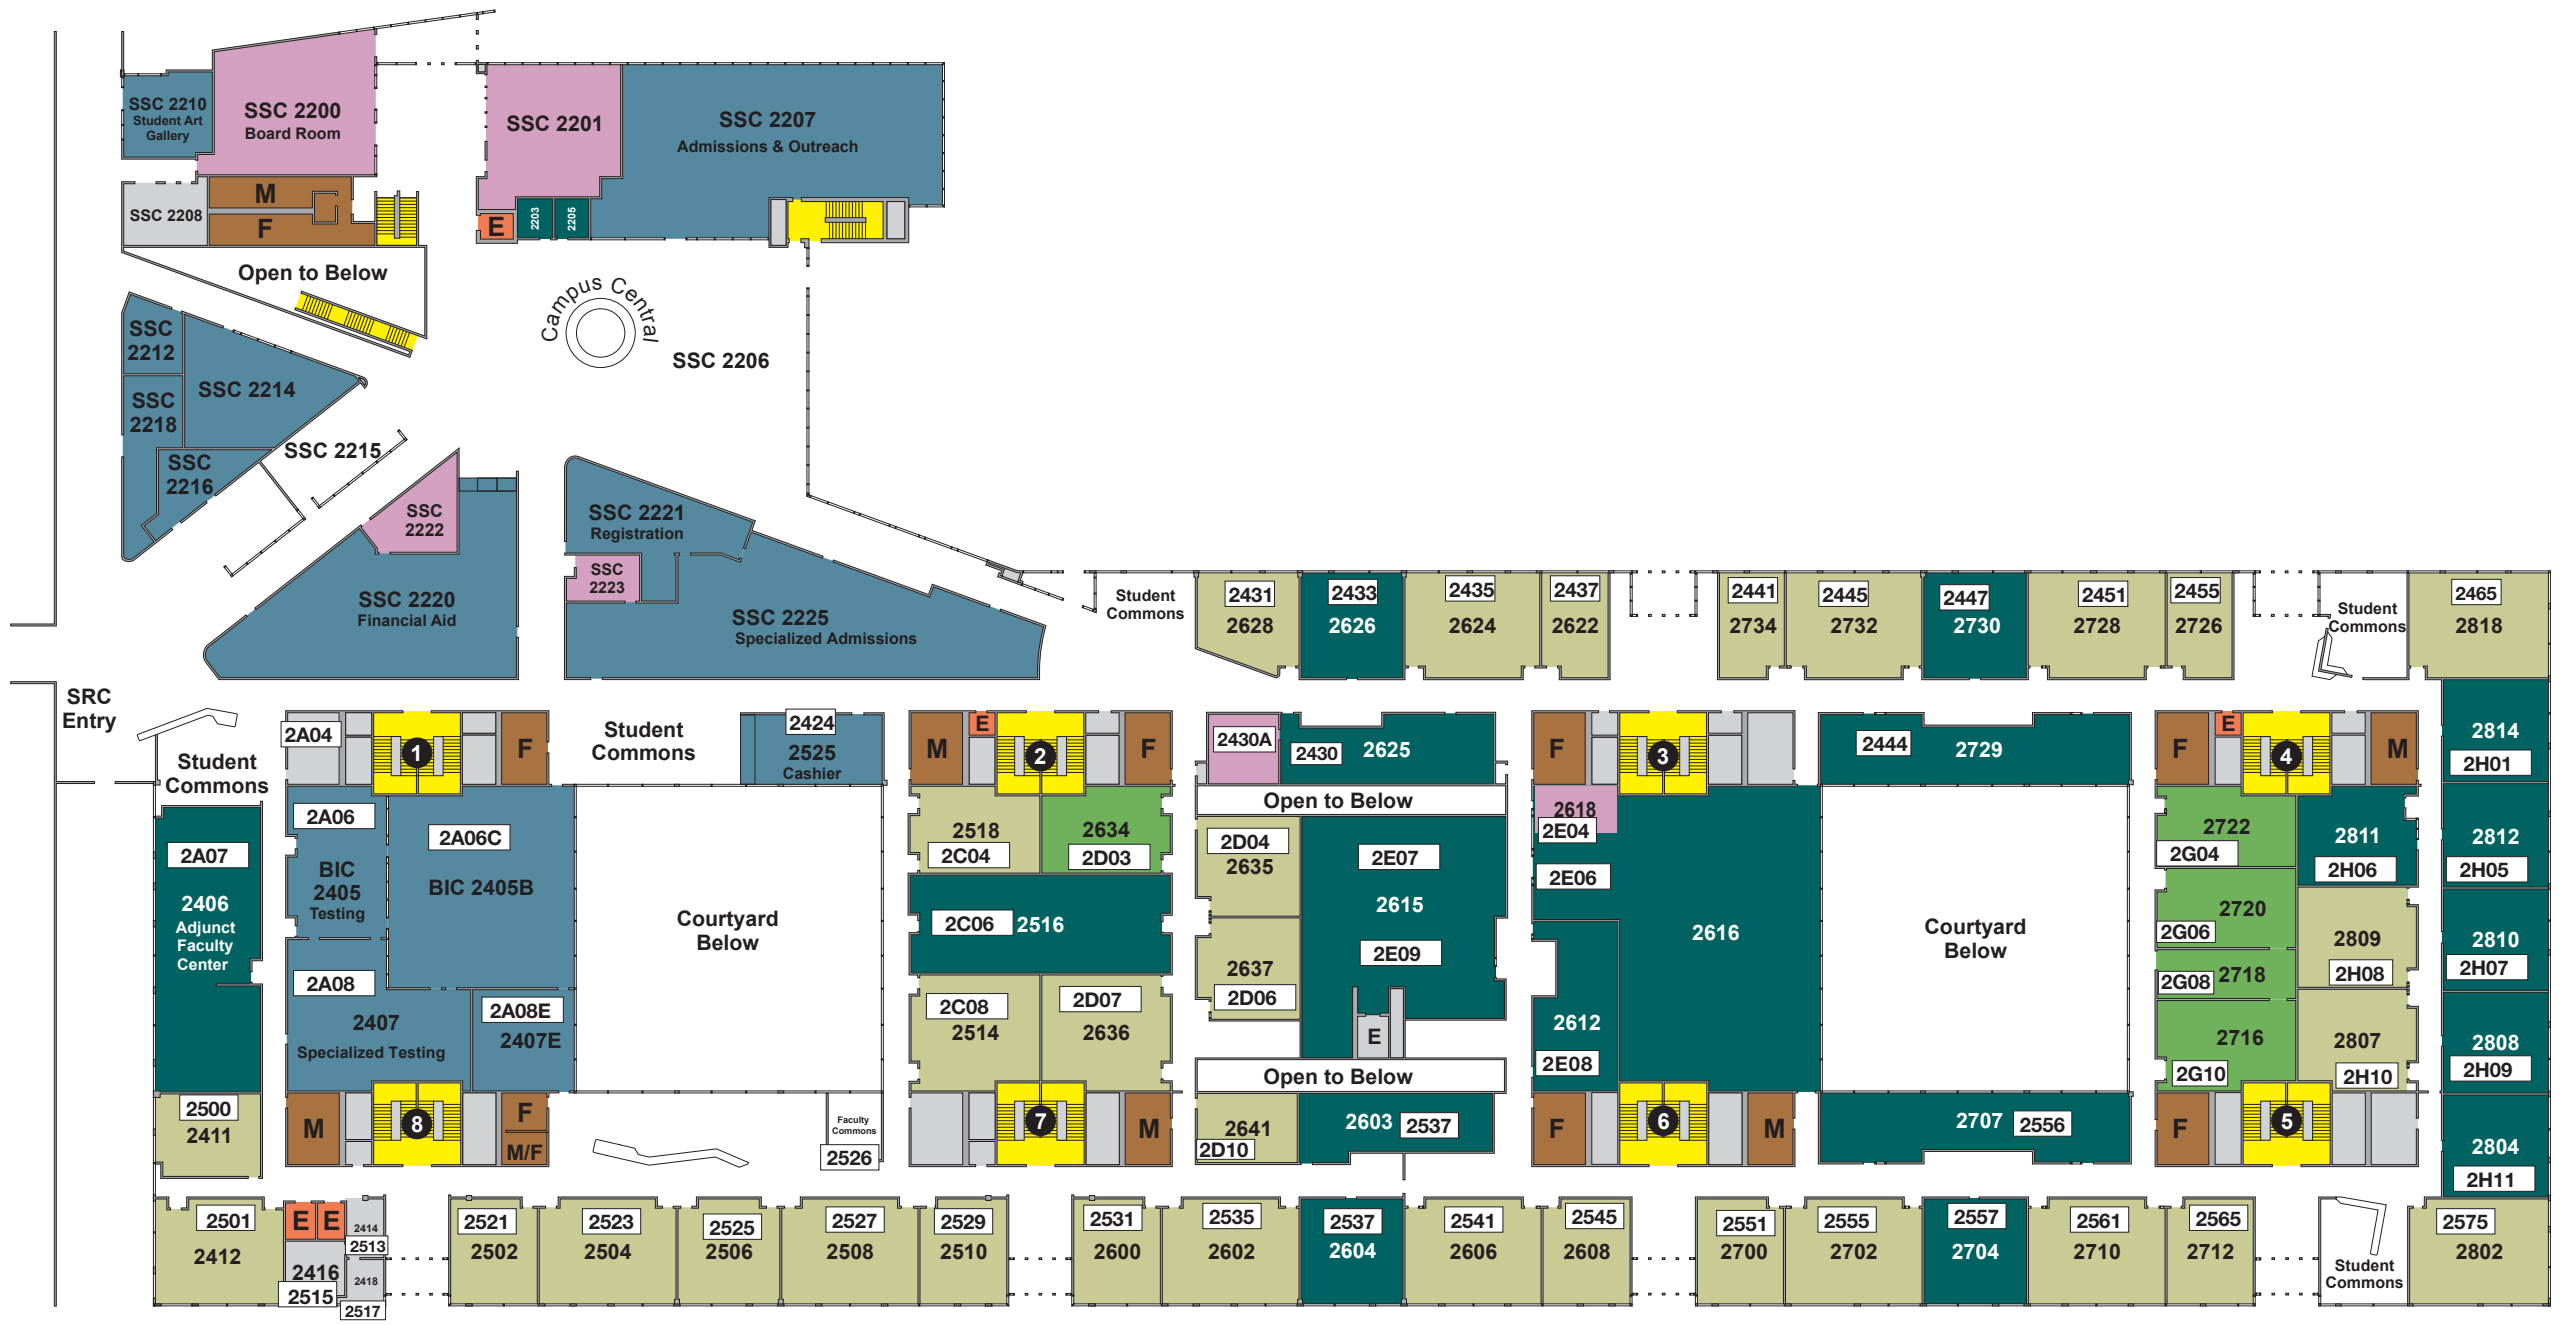

Berg Instructional Center (BIC) and Student Services Center (SSC) Level 1

KEY

- 14/15 Summer 2017 room number
- Classroom
- Office Space
- Meeting Room
- Student Service Area
- Lab
- Restroom
- Elevator
- Stairs
- Other

NORTH

Berg Instructional Center (BIC) and Student Services Center (SSC) Level 2

KEY

24/25 Summer 2017 room number

Classroom	Student Service Area	Elevator
Office Space	Lab	Stairs
Meeting Room	Restroom	Other

NORTH

**Berg Instructional Center (BIC) and Student Services Center (SSC)
Level 3**

KEY

- 34/35 Summer 2017 room number
- Classroom
- Office Space
- Meeting Room
- Student Service Area
- Lab
- Restroom
- Elevator
- Stairs
- Other

NORTH