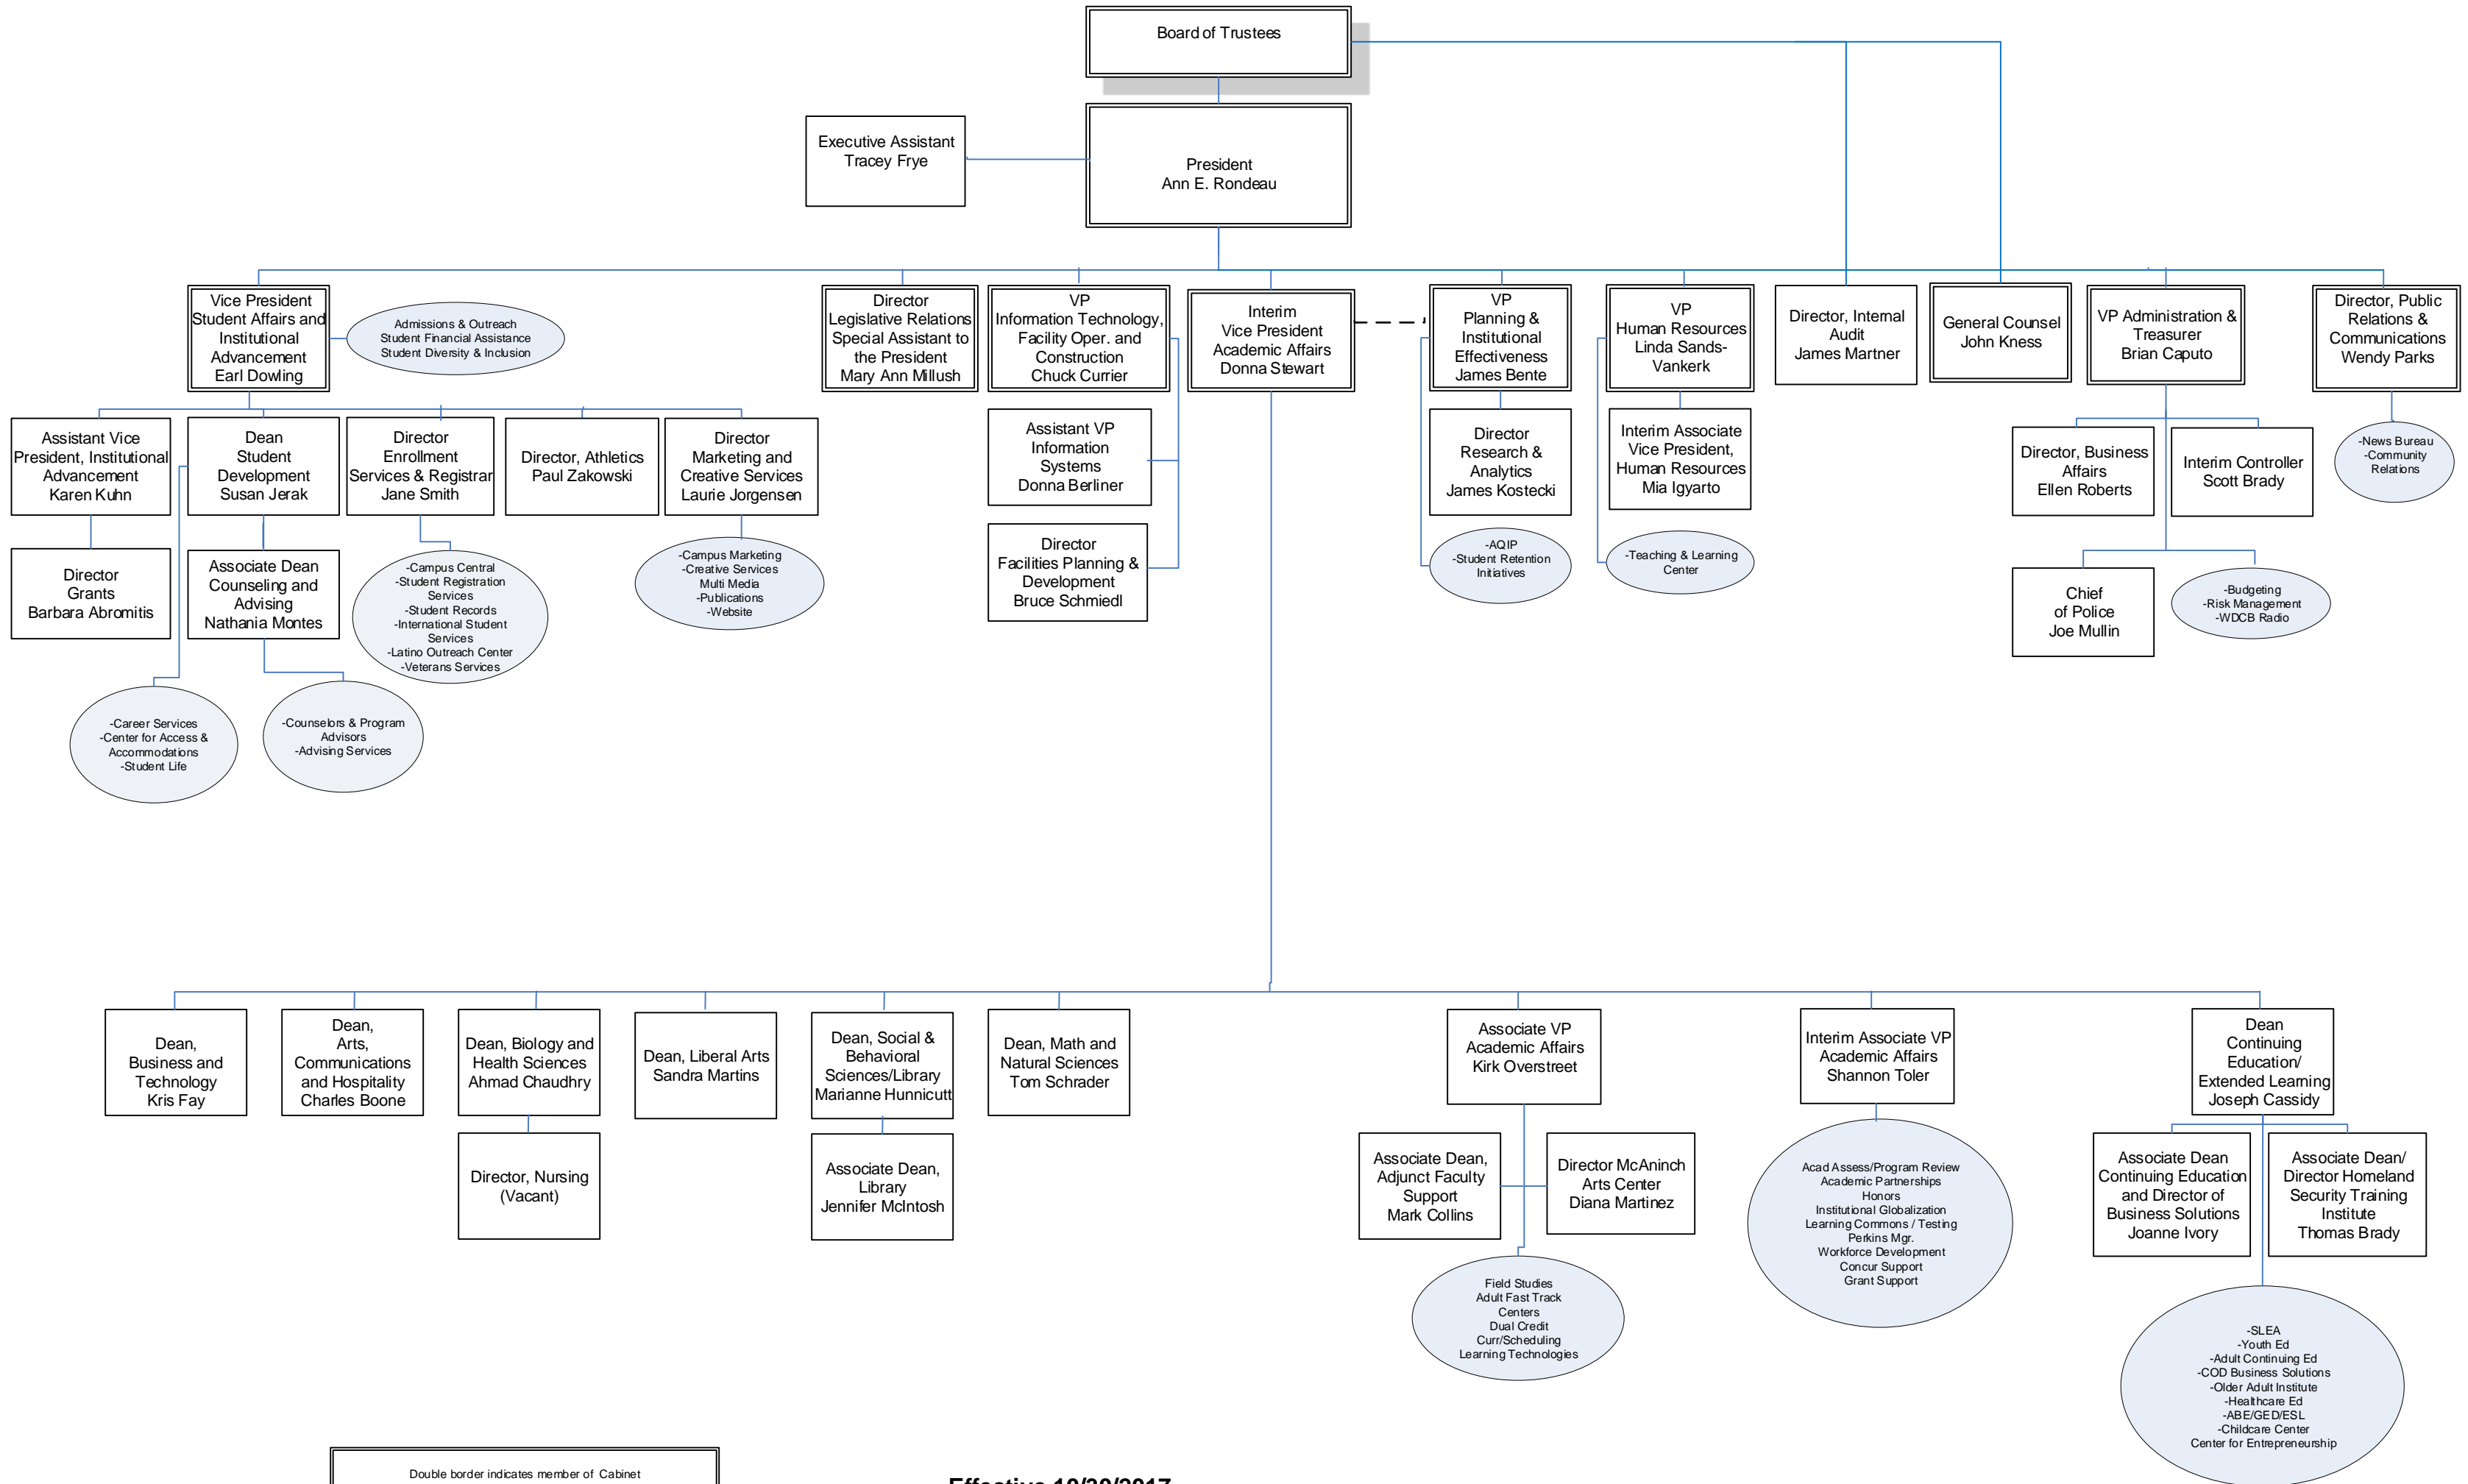

COLLEGE OF DUPAGE ADMINISTRATION ORGANIZATION CHART

Double border indicates member of Cabinet

Effective 10/30/2017