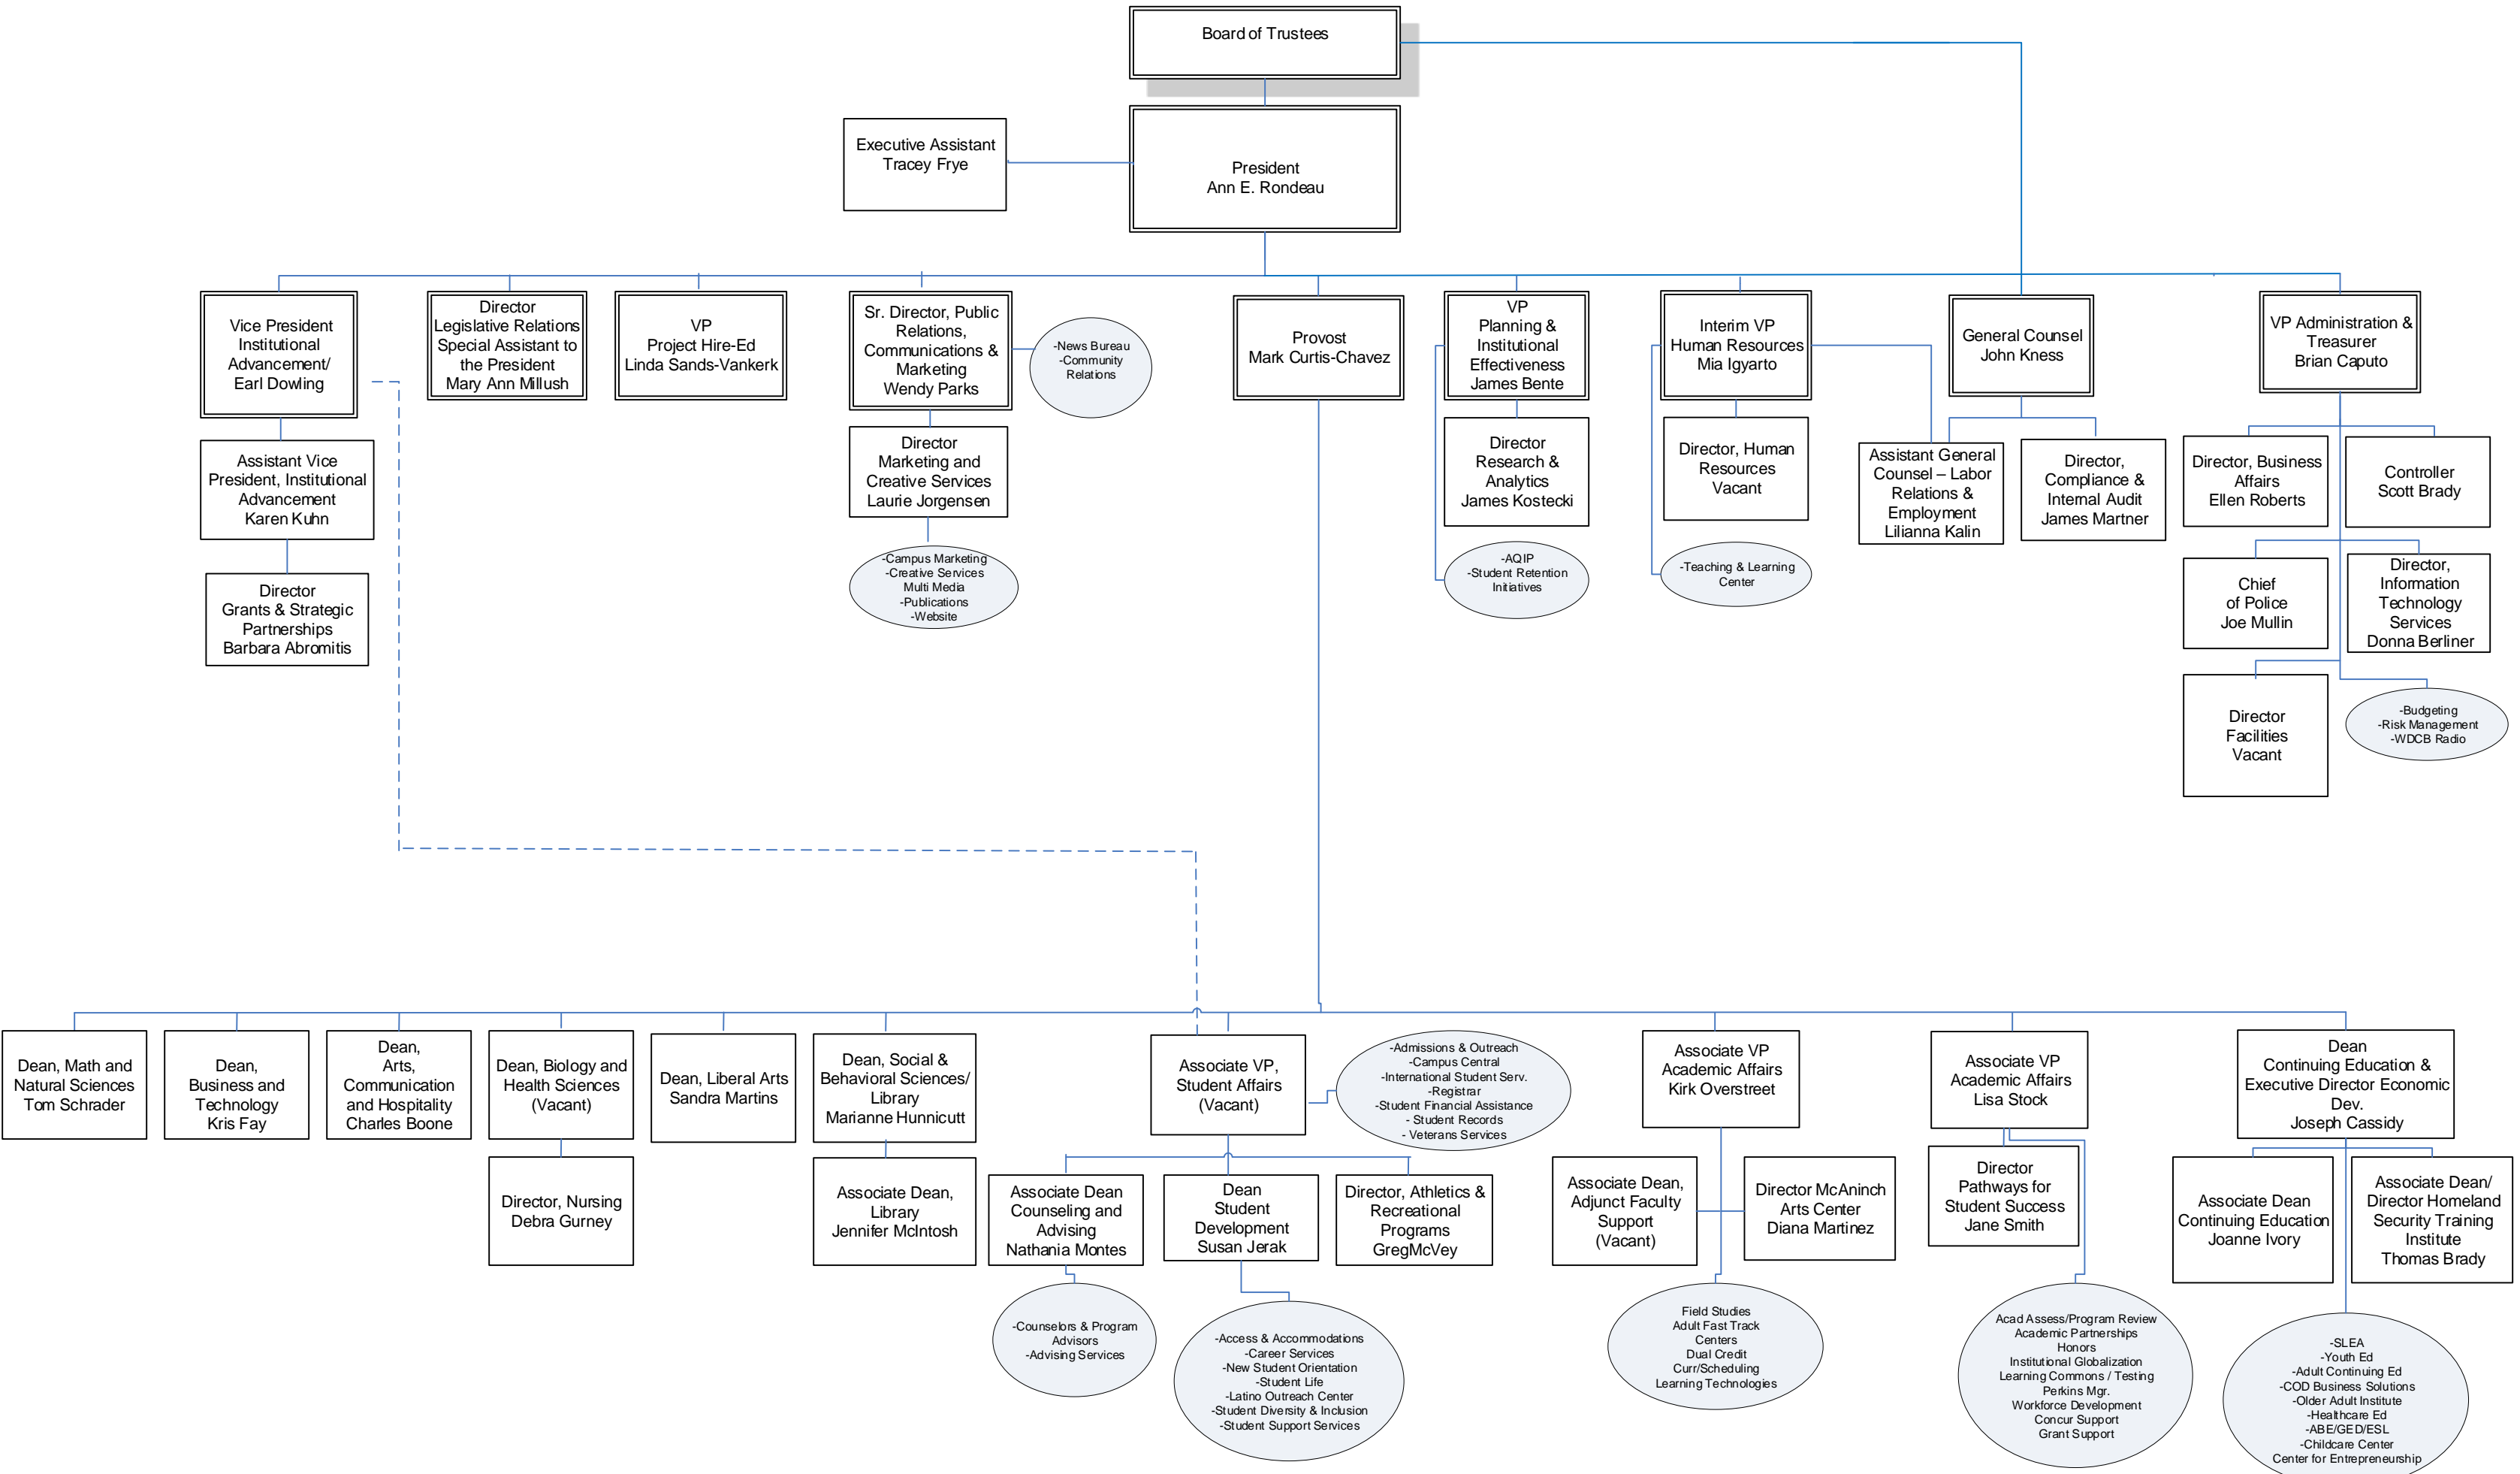

# COLLEGE OF DUPAGE ADMINISTRATION ORGANIZATION CHART

Effective 08/20/2018

Double border indicates member of Cabinet