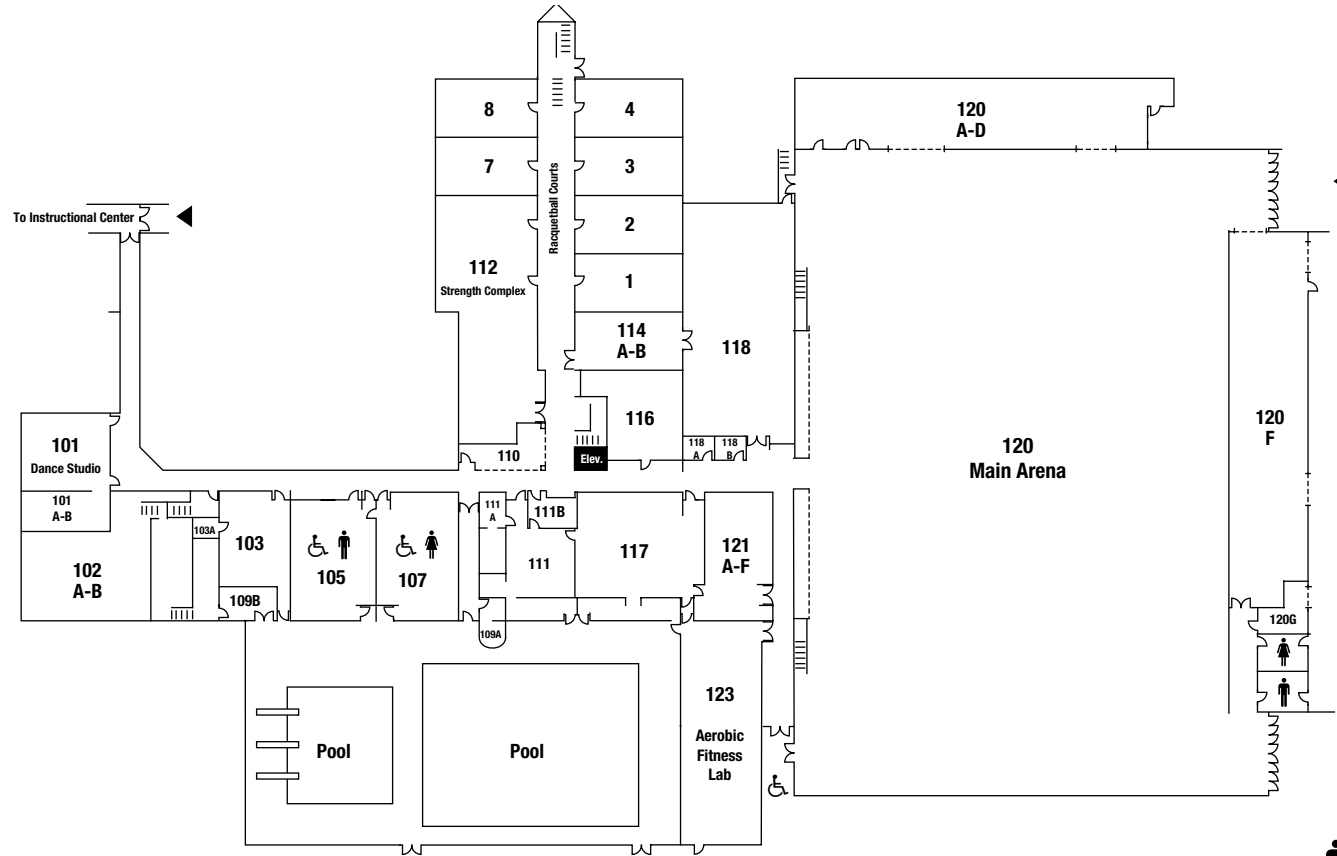

Physical Education Building: First floor

KEY

-  Men's Restroom
-  Women's Restroom
-  Exit
-  Elevator
-  Stairs
-  Disabled Accessible
-  TDD Phone