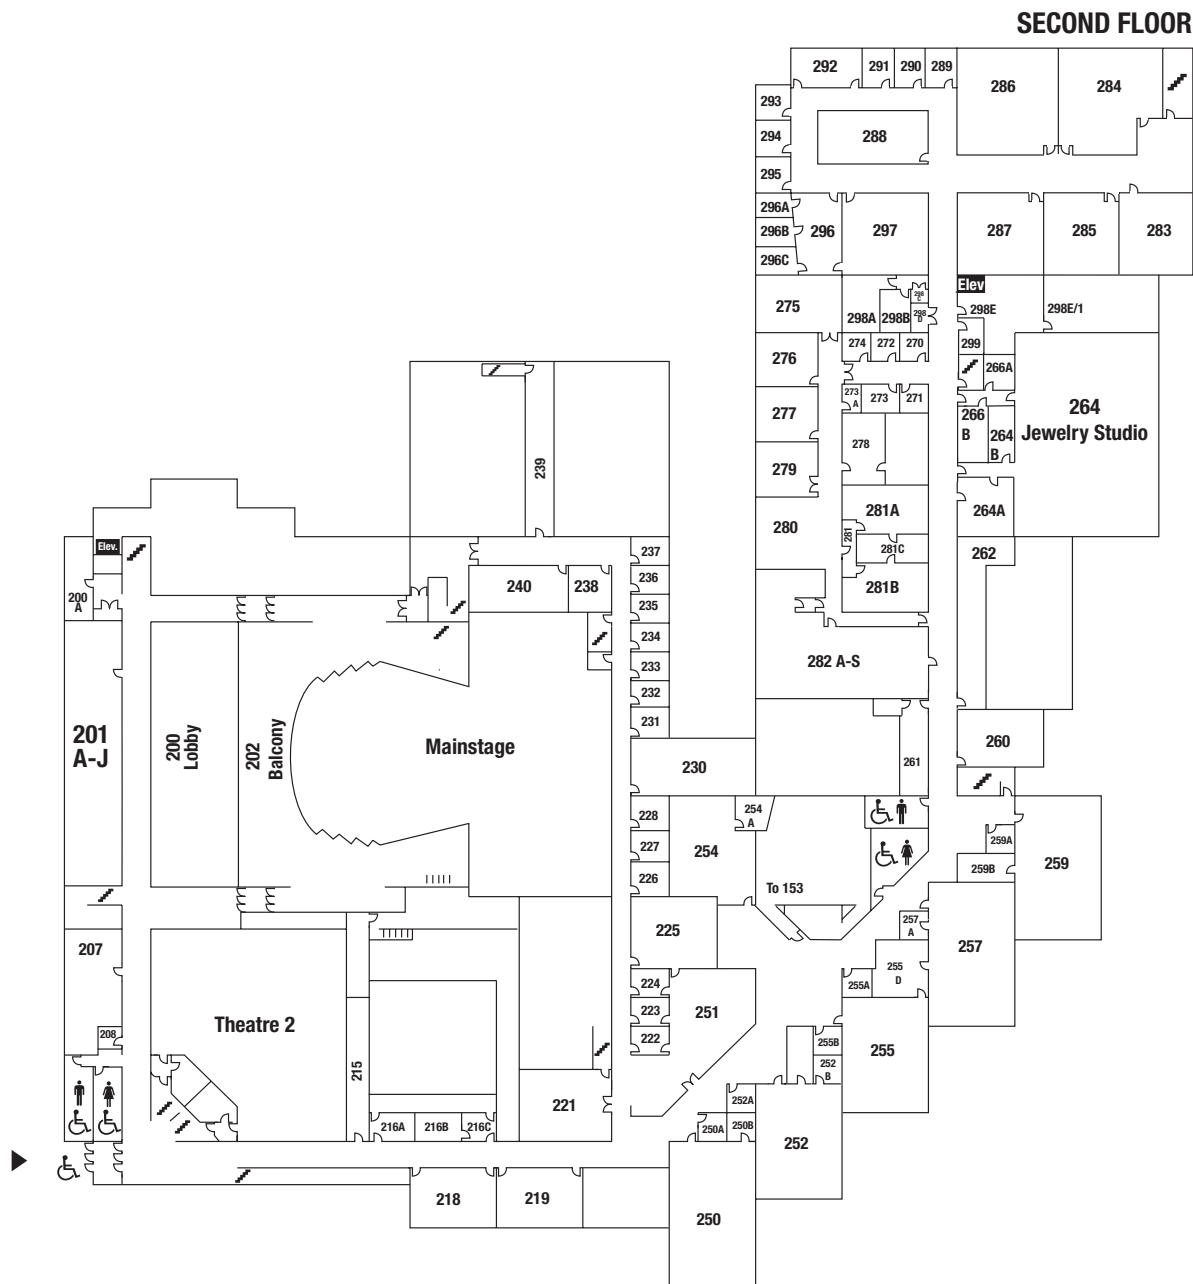

Harold D. McAninch Arts Center- second floor

MAC
Harold D. McAninch Arts Center

KEY

-  Men's Restroom
-  Women's Restroom
-  Exit
-  Elevator
-  Stairs
-  Disabled Accessible