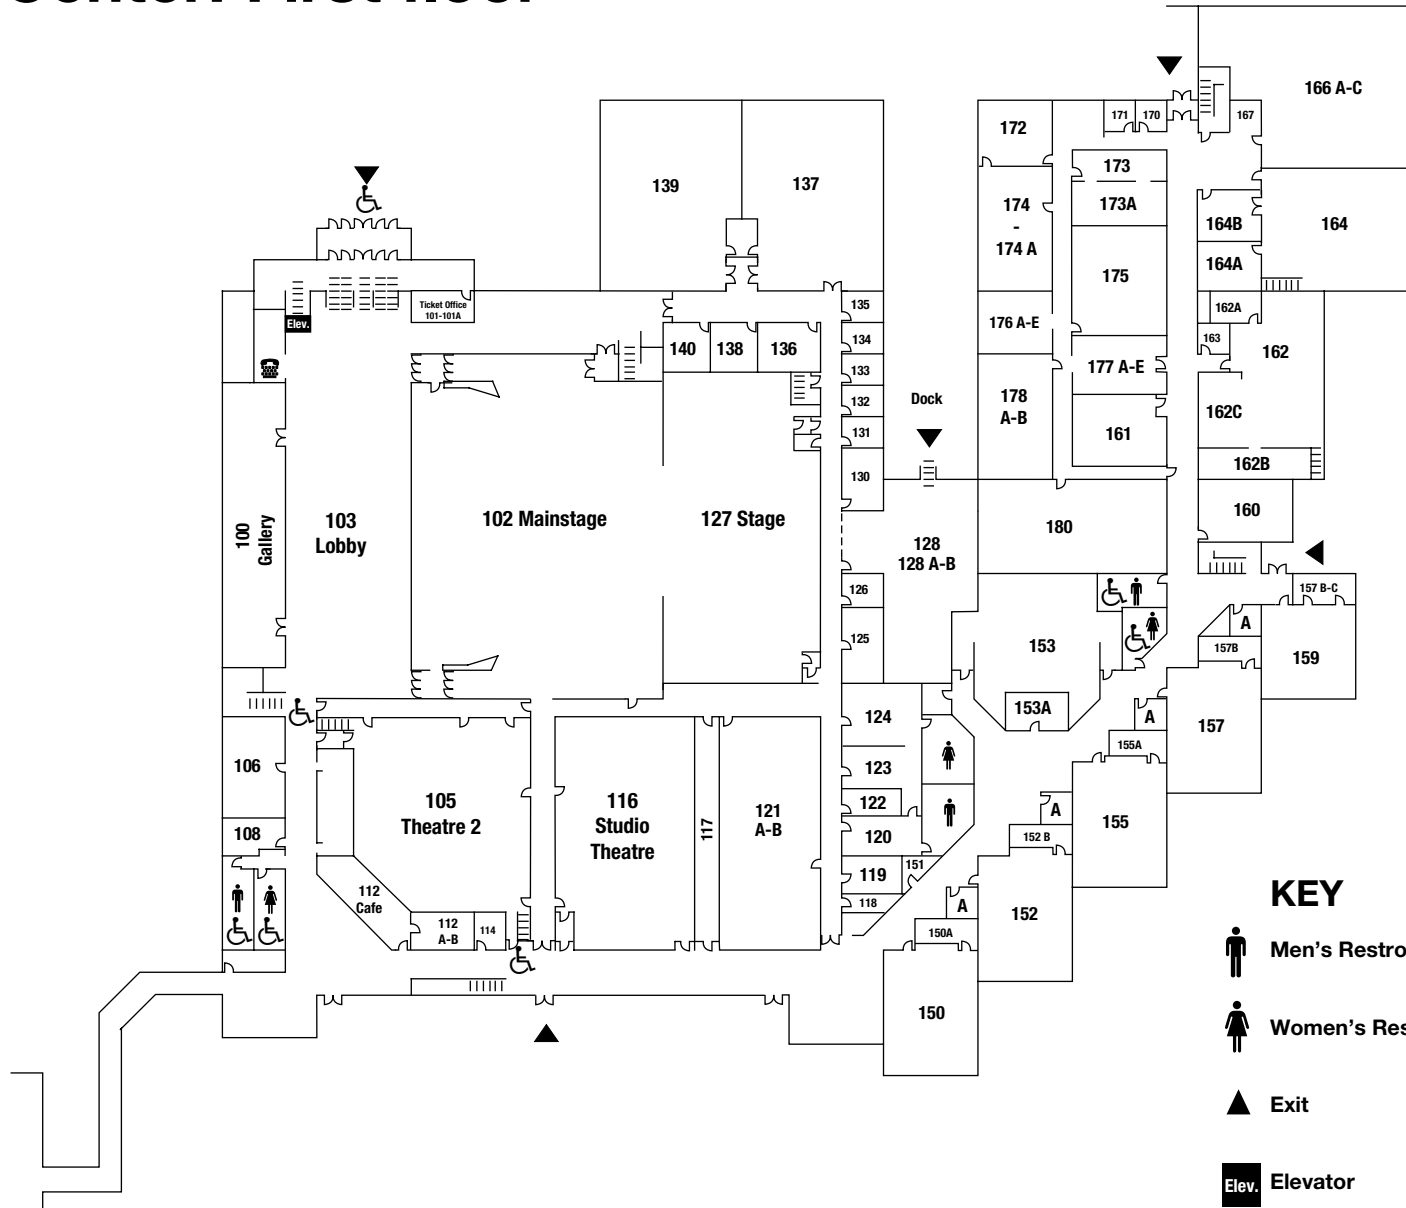

Harold D. McAninch Arts Center: First floor

KEY

- Men's Restroom
- Women's Restroom
- Disabled Accessible
- Exit
- Elevator
- Stairs
- TDD Phone

To IC Building