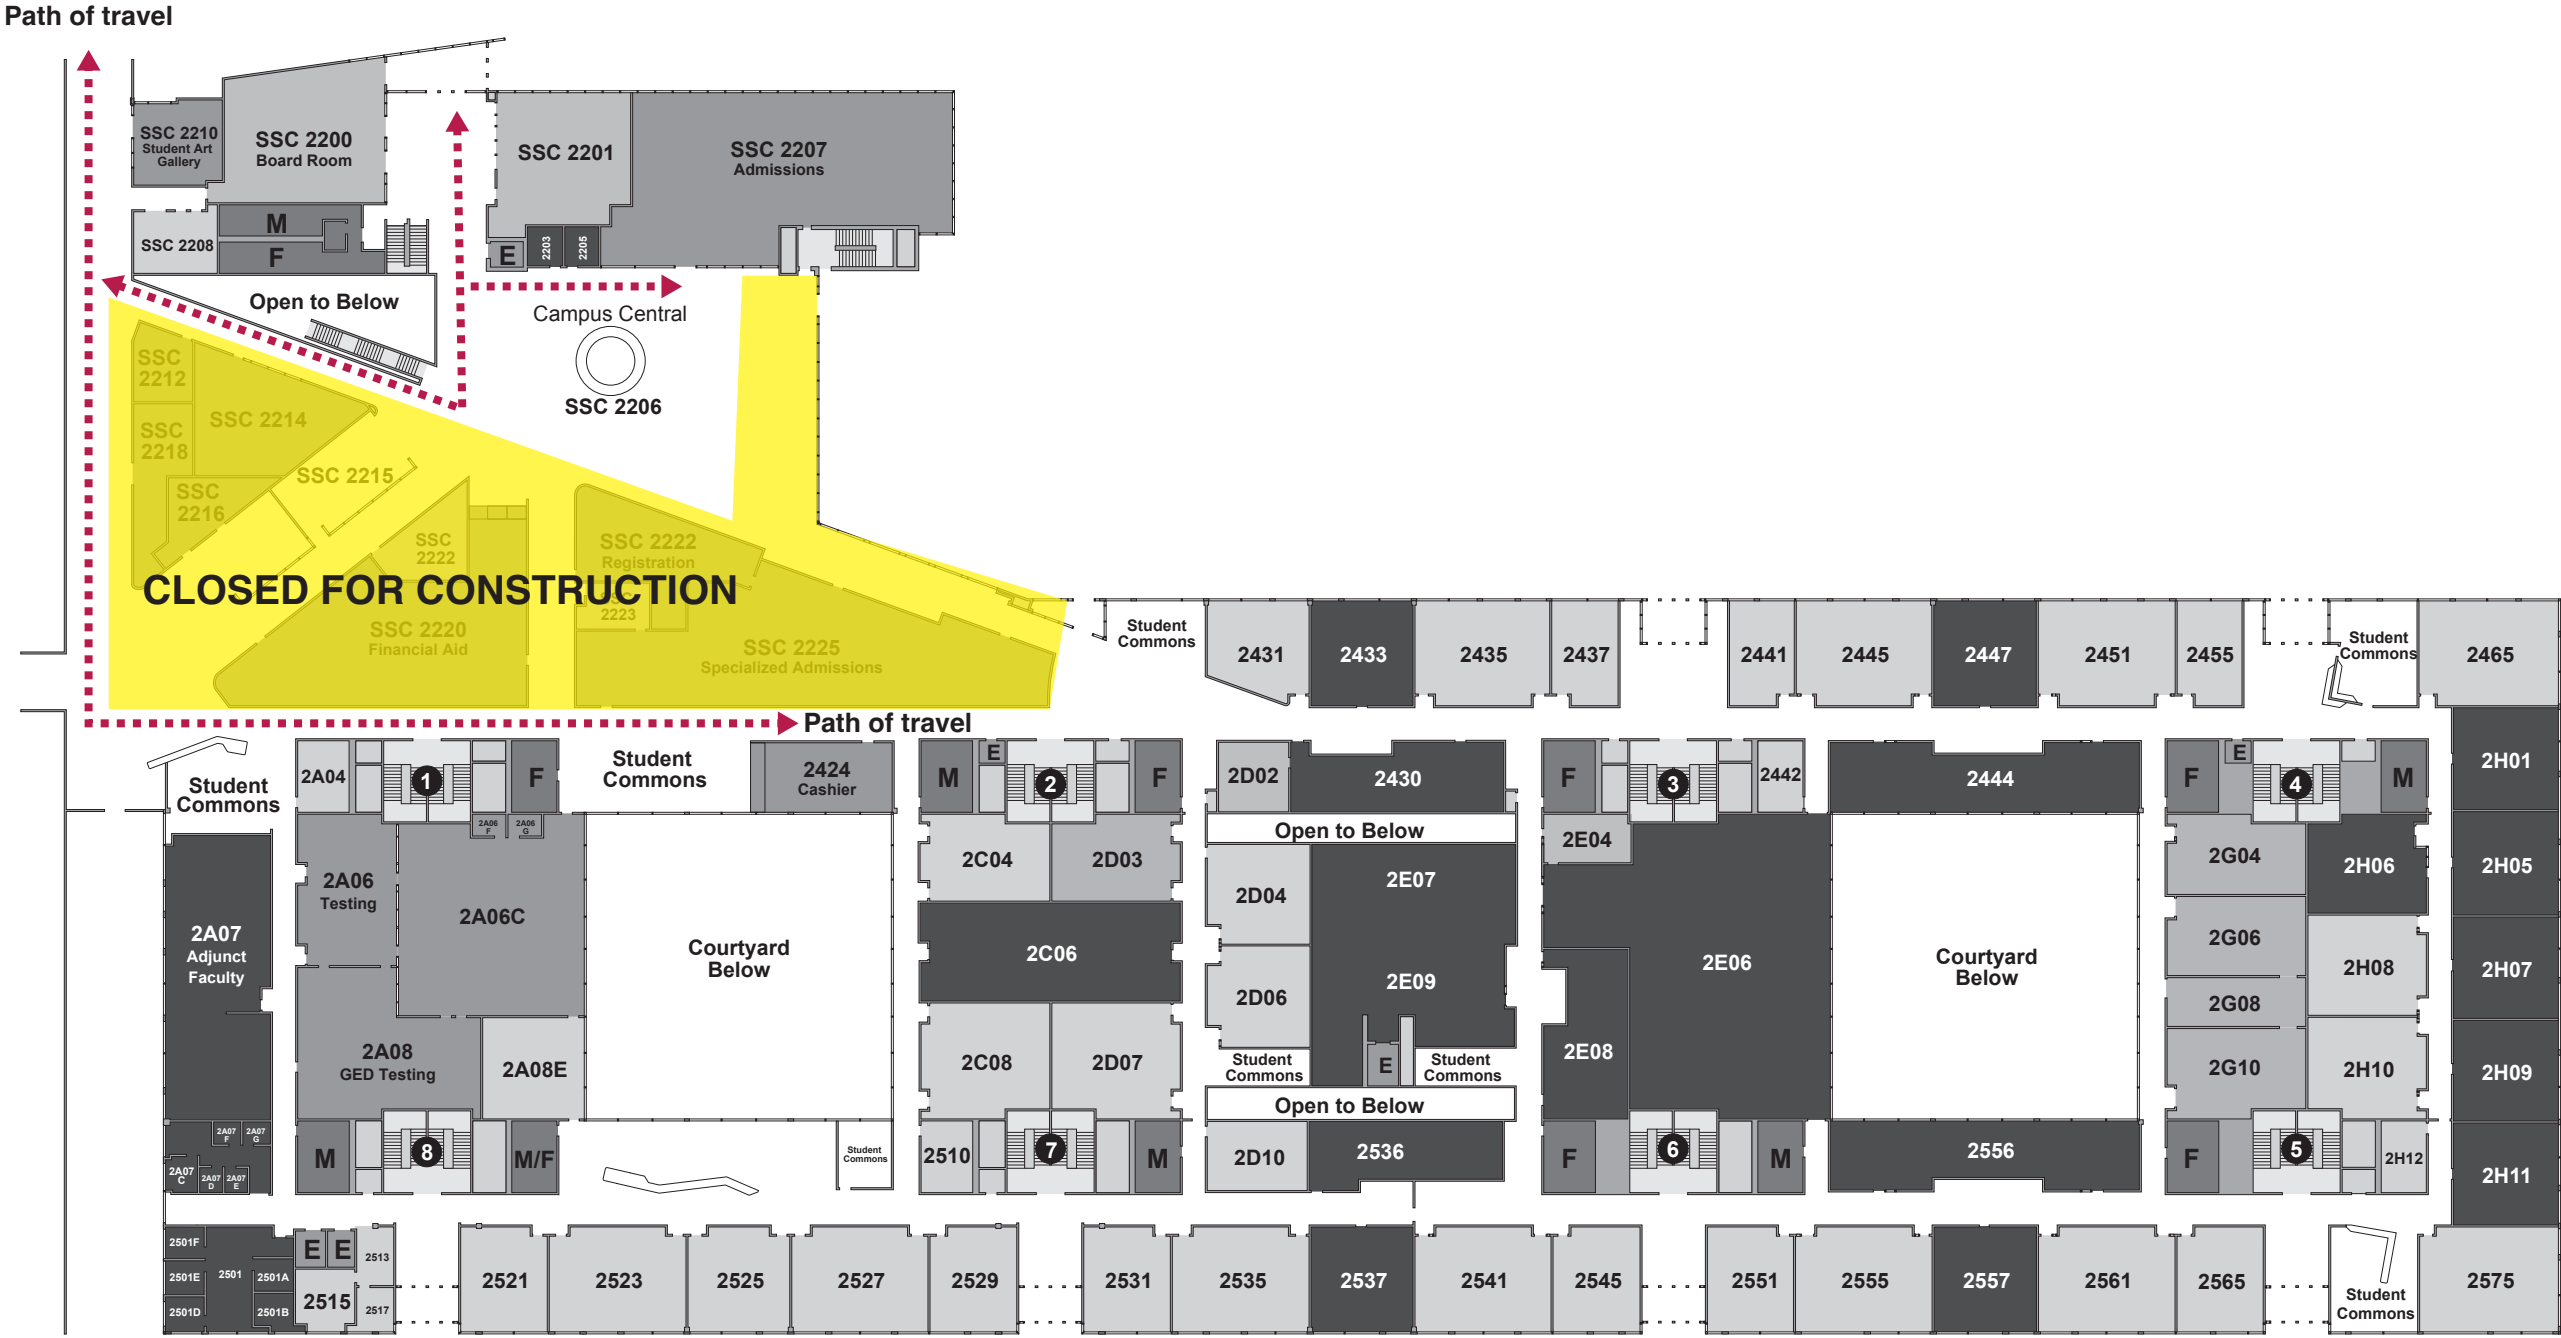

Berg Instructional Center (BIC) and Student Services Center (SSC) Level 1: Construction Map March 2024

KEY

○ Classroom	● Student Service Area	ⓔ Elevator
● Office Space	● Lab	○ Stairs
● Meeting Room	● Restroom	○ Other

 NORTH

Berg Instructional Center (BIC) and Student Services Center (SSC) Level 2: Construction Map March 2024

KEY

○ Classroom	● Student Service Area	Ⓜ Elevator
● Office Space	● Lab	○ Stairs
○ Meeting Room	● Restroom	○ Other

 NORTH

Berg Instructional Center (BIC) and Student Services Center (SSC) Level 3: Construction Map March 2024

KEY

Classroom	Student Service Area	Elevator
Office Space	Lab	Stairs
Meeting Room	Restroom	Other