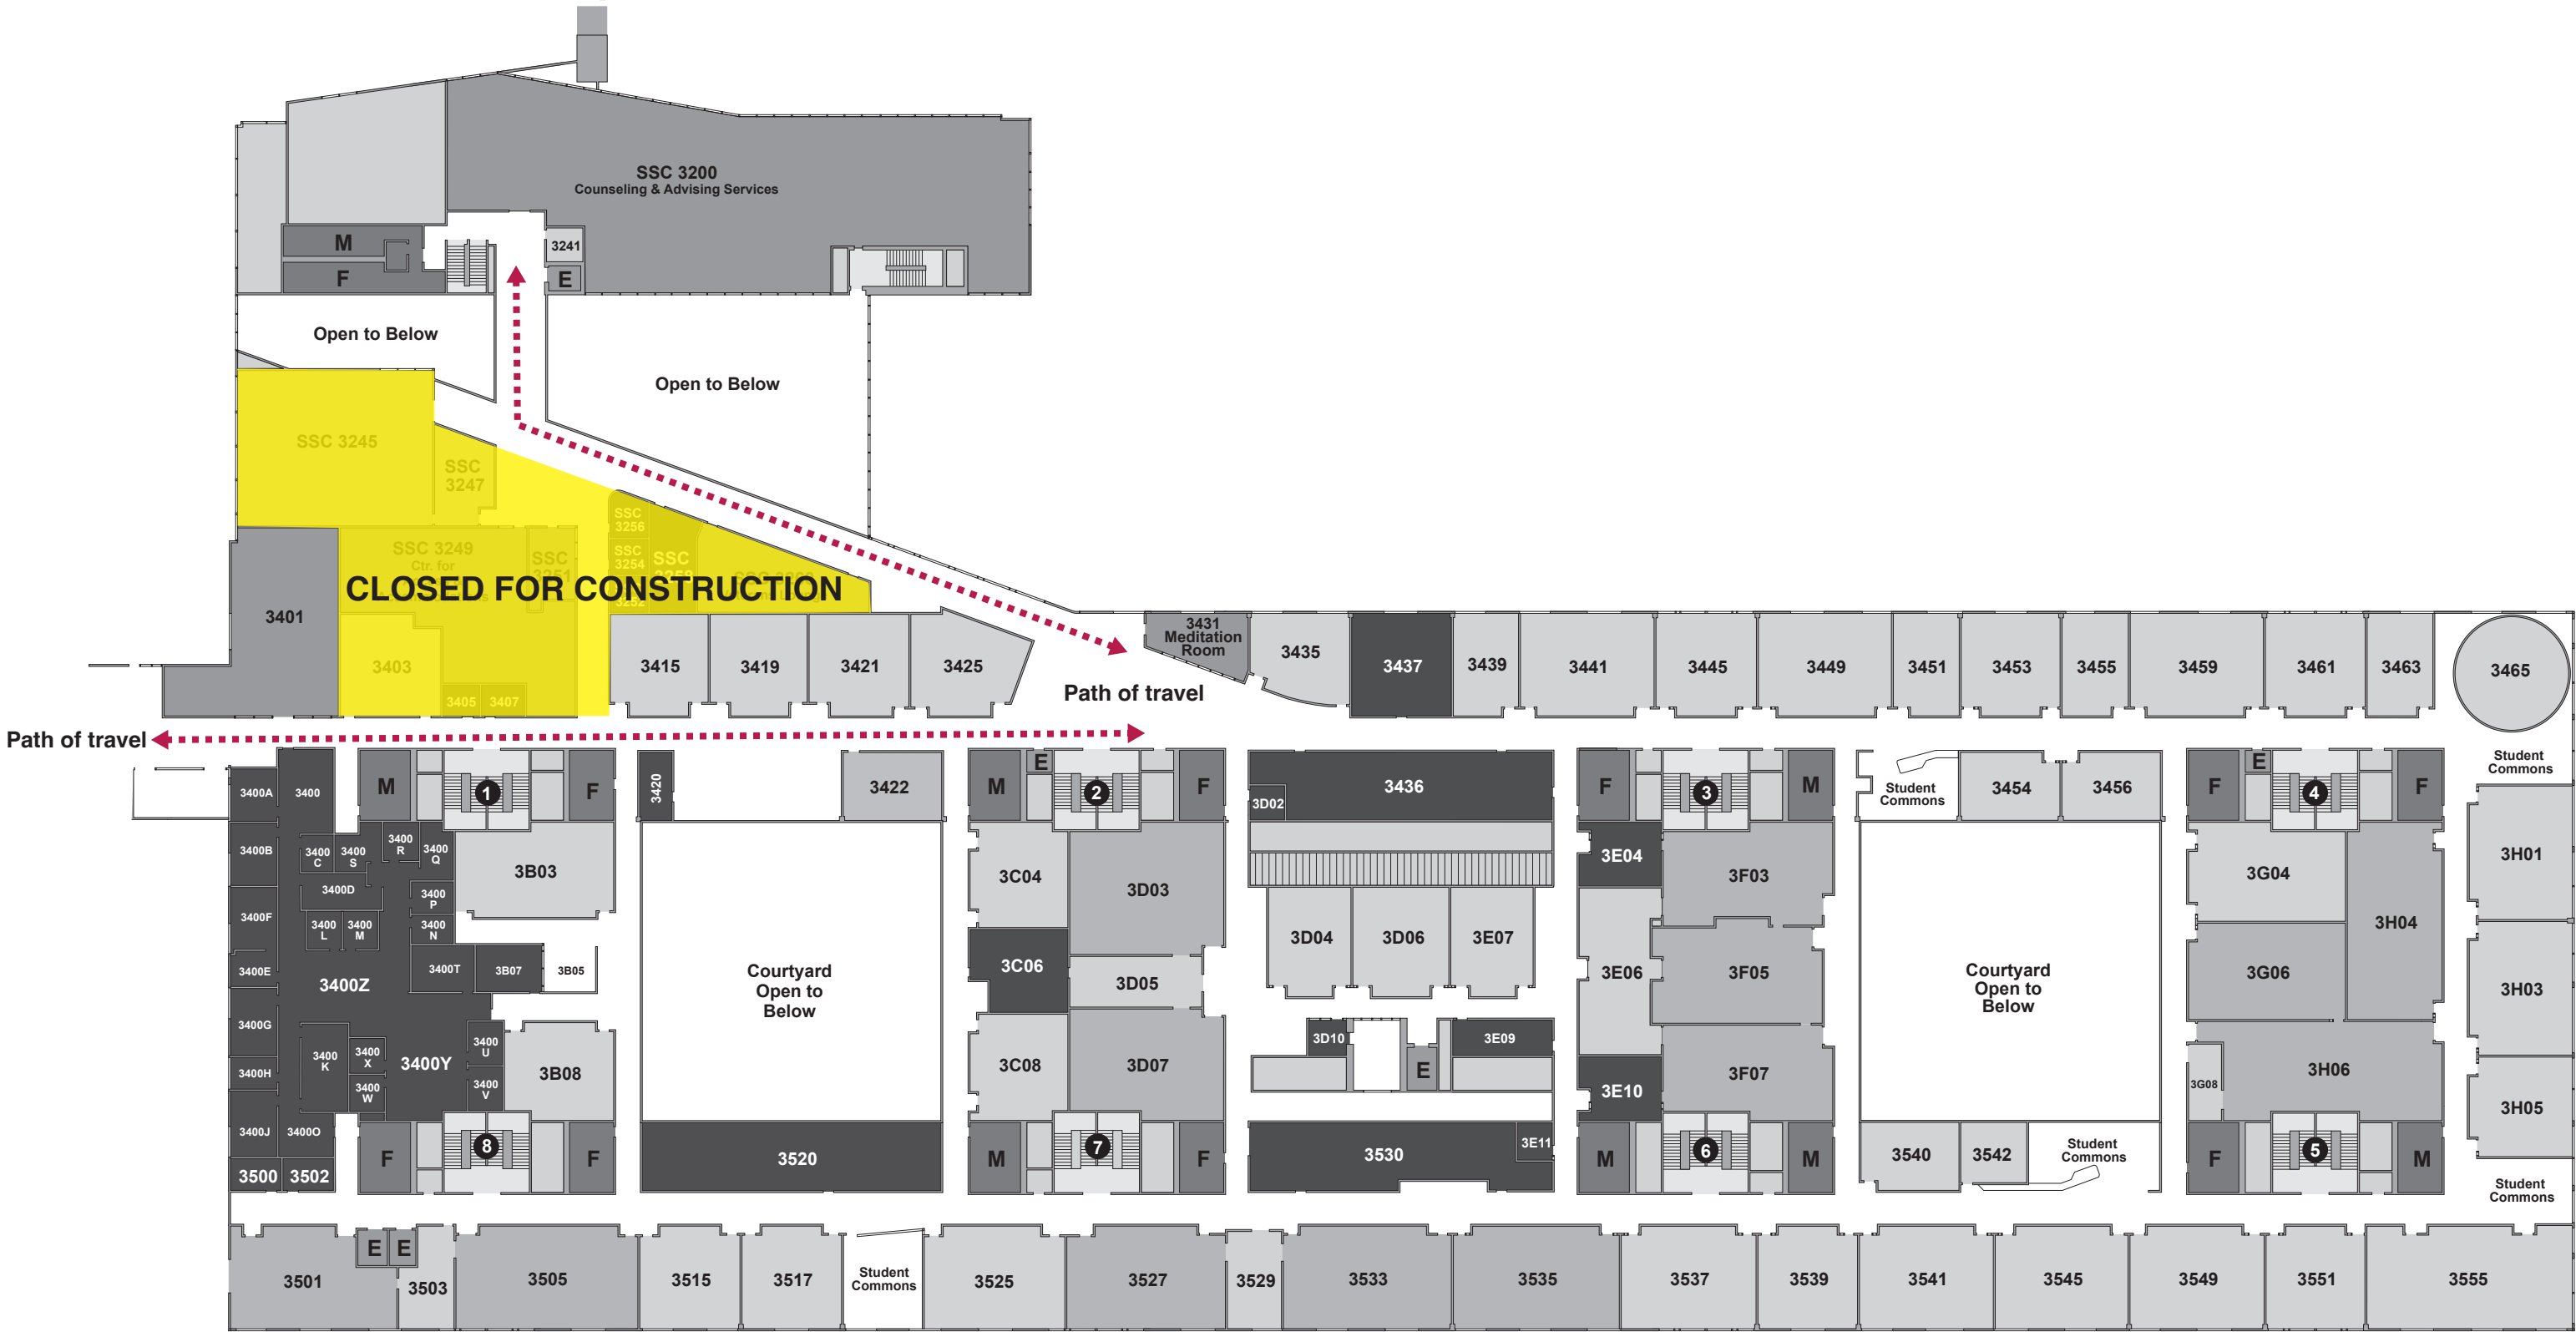

Berg Instructional Center (BIC) and Student Services Center (SSC) Level 1: Construction Map March 2024

KEY

○ Classroom	● Student Service Area	ⓔ Elevator
● Office Space	● Lab	○ Stairs
● Meeting Room	● Restroom	○ Other

 NORTH

Berg Instructional Center (BIC) and Student Services Center (SSC) Level 2: Construction Map March 2024

KEY

○ Classroom	● Student Service Area	Ⓜ Elevator
● Office Space	● Lab	○ Stairs
○ Meeting Room	● Restroom	○ Other

 NORTH

Berg Instructional Center (BIC) and Student Services Center (SSC) Level 3: Construction Map March 2024

KEY

Classroom	Student Service Area	Elevator
Office Space	Lab	Stairs
Meeting Room	Restroom	Other

NORTH