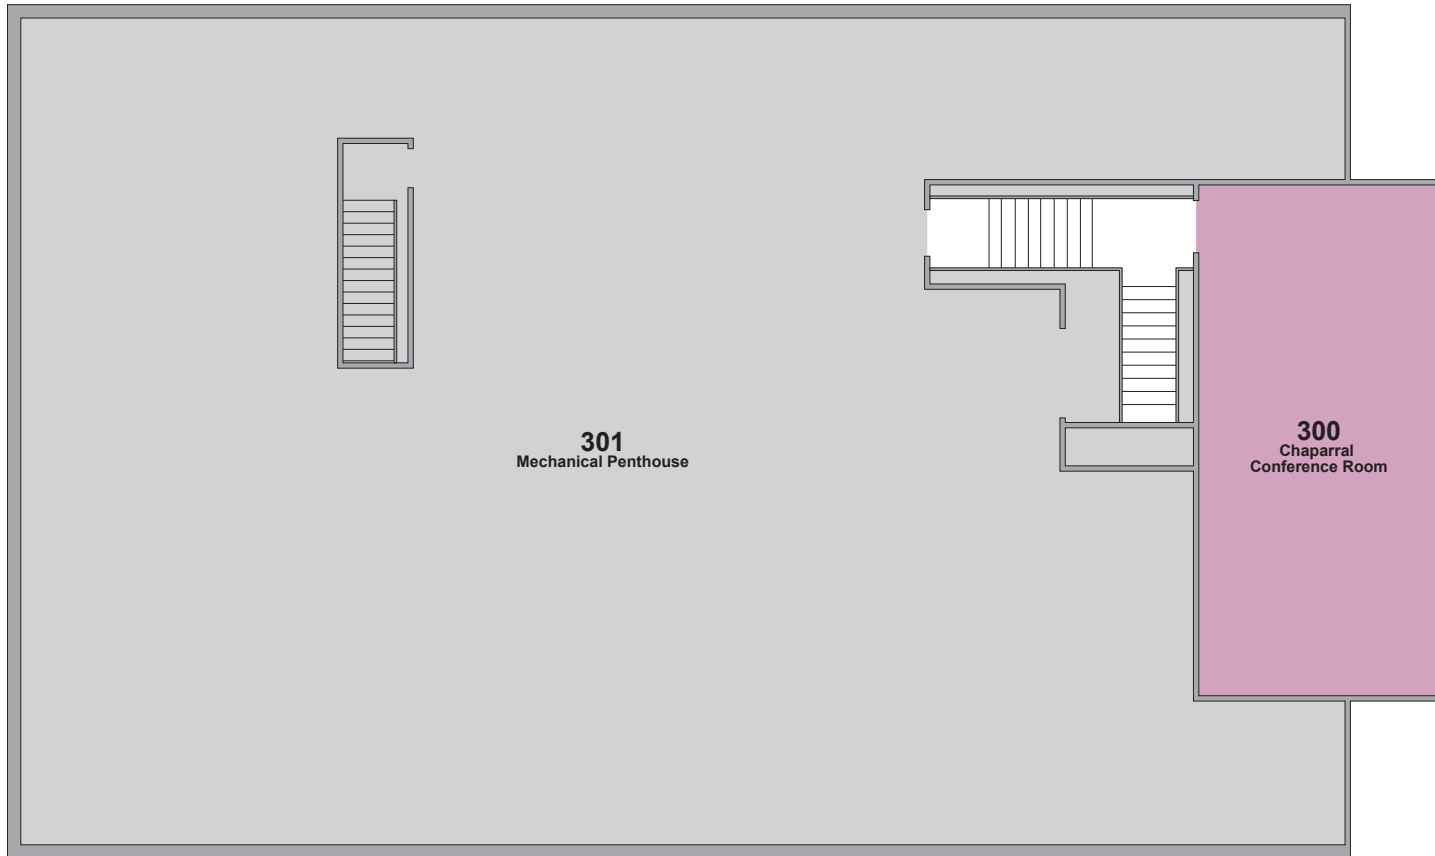

Physical Education Center Level 1

KEY		
● Classroom	● Student Service Area	● Other
● Office Space	● Restroom	NORTH
● Meeting Room	E Elevator	

Physical Education Center Level 2

KEY					
	Classroom		Student Service Area		Other
	Office Space		Restroom		NORTH
	Meeting Room		Elevator		

Physical Education Center Level 3

KEY

- | | | |
|--|--|---|
|  Classroom |  Student Service Area |  Other |
|  Office Space |  Restroom |  |
|  Meeting Room |  Elevator | NORTH |