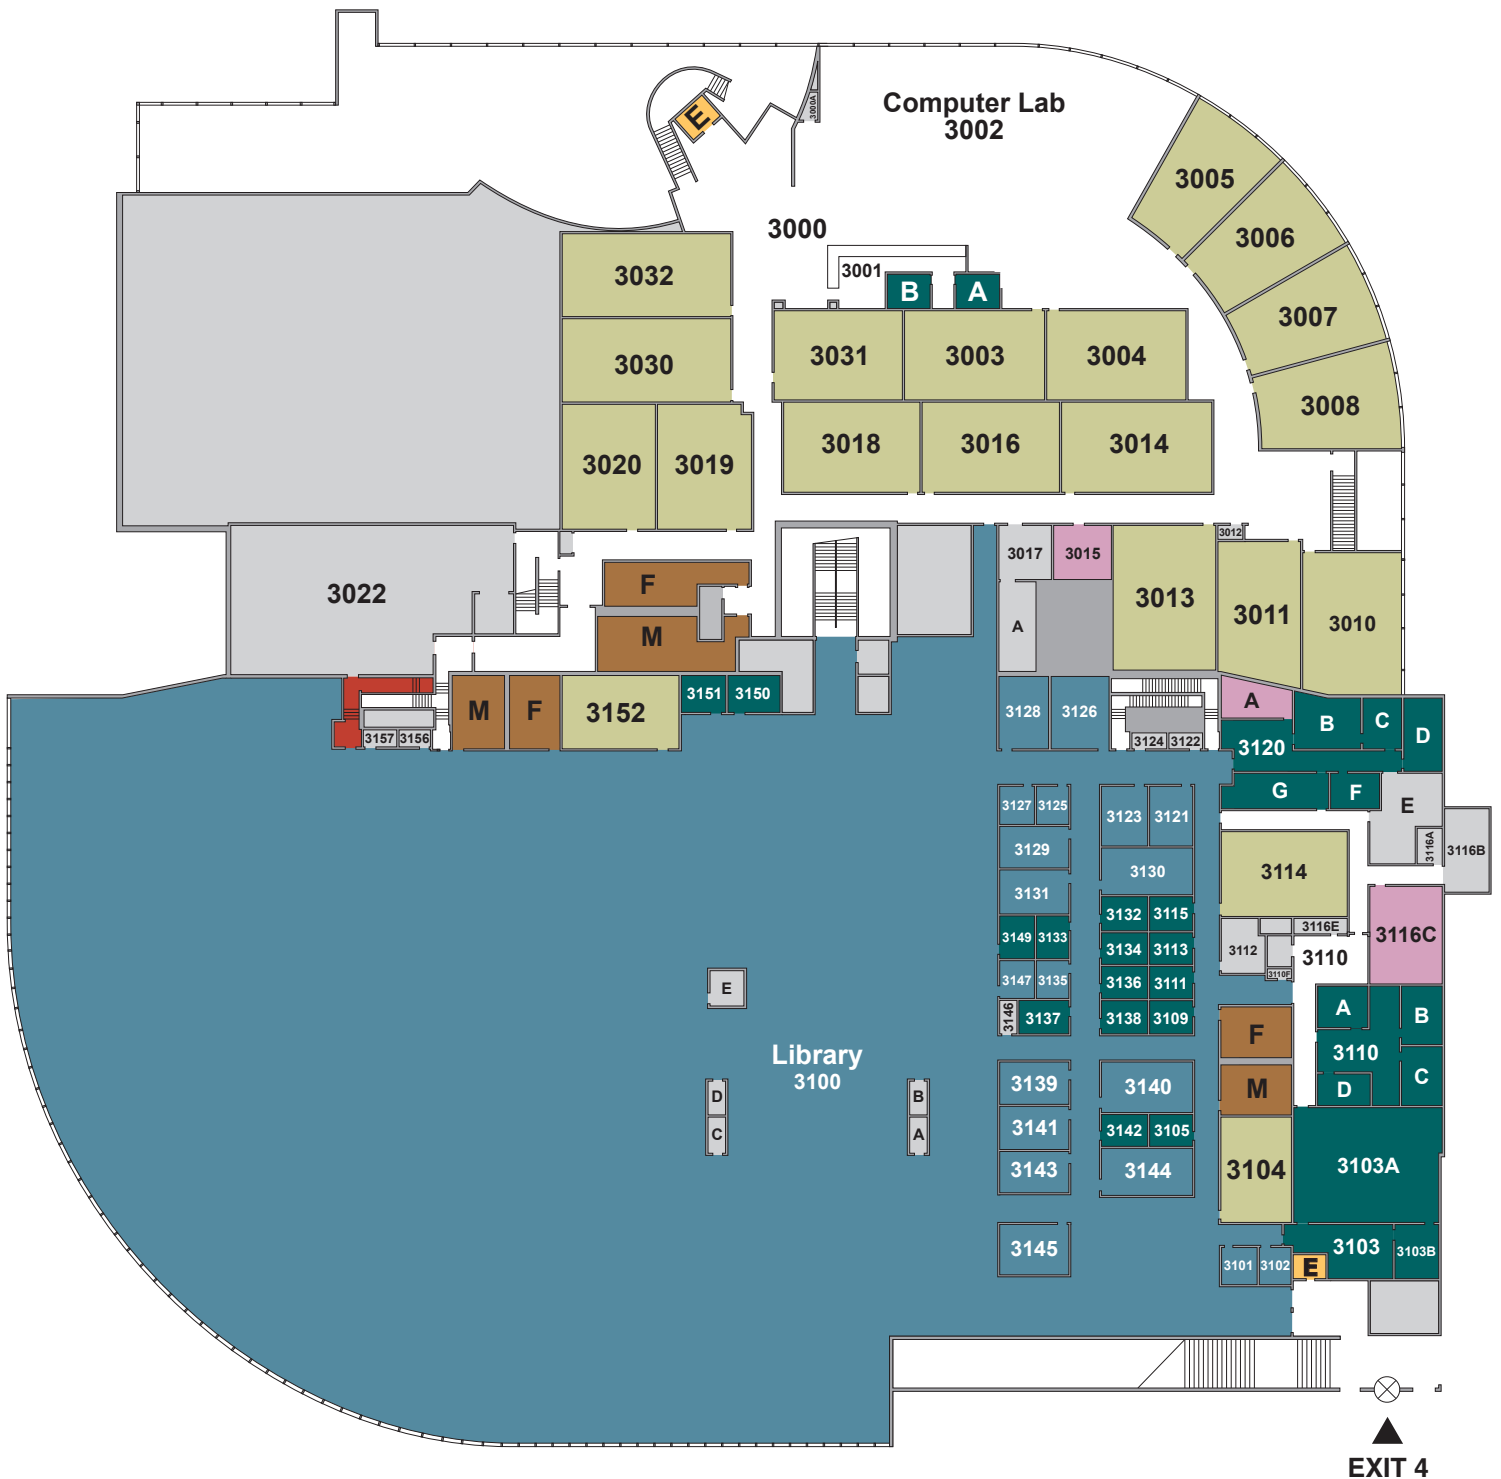

Student Resource Center Level 2

KEY			
Classroom	Student Service Area	Elevator	Accessible
Office Space	Restroom	Emergency Area	
Meeting Room	Under Construction	Other	

Student Resource Center Level 3

KEY			
	Classroom		Student Service Area
	Office Space		Elevator
	Meeting Room		Restroom
	Other		Emergency Area
			Accessible
			Exit

NORTH